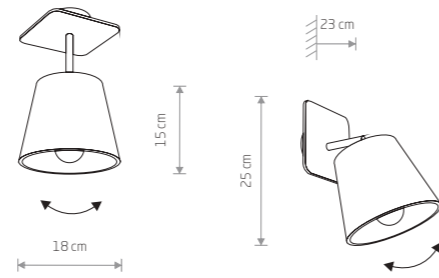

47,90 €

AWINION

fabric, plywood, painted steel

■ 9718

● 1xE27, max 40W

32,90 €