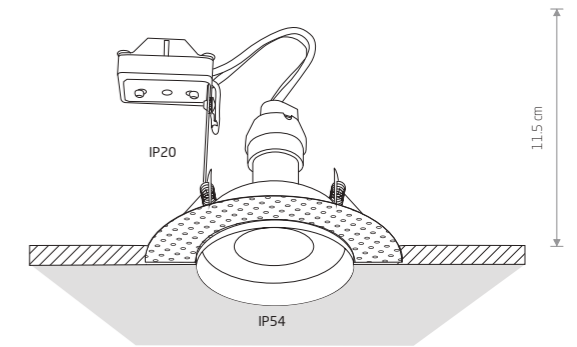

ECHO

painting aluminum, glass

8371 8372

1xGU10, max 15W

IP54/20

cut out ø 80 mm

WHITE

BLACK

Can be used outdoor

Can be used outdoor

WHITE

BLACK