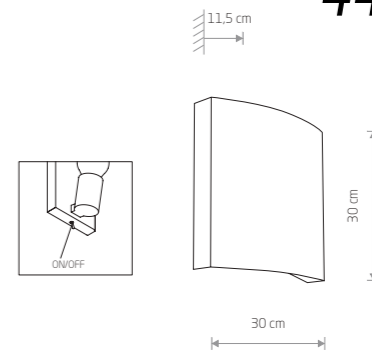

BORDE

fabric, painted steel, flexible stem

- 7985
- 7987

1xE27 max 40W, 1xG9 max 10W only LED

fabric, solid brass, flexible stem

- 7986

1xE27 max 40W, 1xG9 max 10W only LED

BORDE