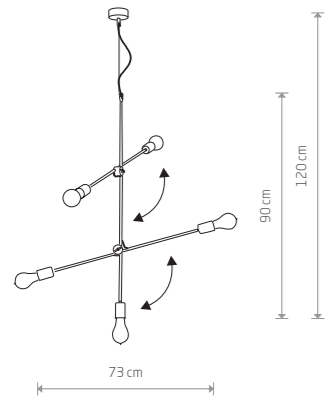

STICKS

painting steel

9076 6270

5x E27, max 60W