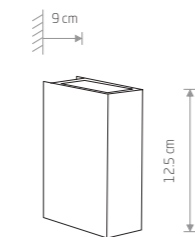

DRAS LED

painting aluminum, glass

■ 4442