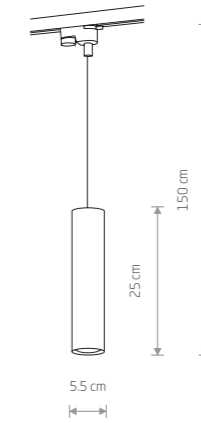

33,90 €

PROFILE EYE SUPER C

painted steel, plastic PC

9245 9244

1xGU10, max 35W

30,90 €

35,90 €

PROFILE EYE SUPER A

painted steel, plastic PC

9324 9325

1xGU10, max 35W

34,90 €

33,90 €

PROFILE EYE FLEX

painted steel, flexible stem, plastic

9332

1xGU10, max 10W only LED

38,90 €