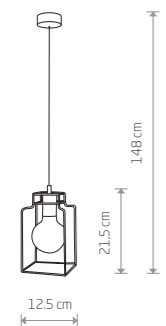

FIORD
painted steel

■ 9668

● 1xE27, max 60W