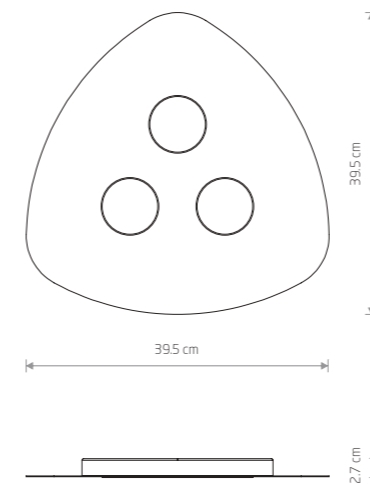

ORGANIC
painted steel

- 8304   8302
- 3xGX53, max 12W