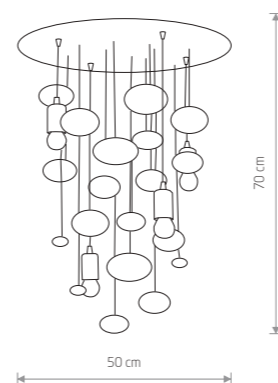

165,00 €

177,00 €

SALVA A
glass, stainless steel

5422
1xGU10, max 35W

SALVA C
glass, stainless steel

5424
3xGU10, max 35W

SALVA E
glass, stainless steel

5428
5xGU10, max 35W