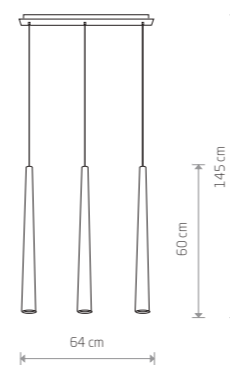

QUEBECK

painting aluminum, painting steel

■ 5404 ■ 5406

● 3xGU10, max 35W