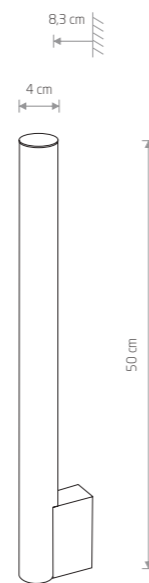

ICE TUBE LED M
plastic PC, chrome plated steel

8122