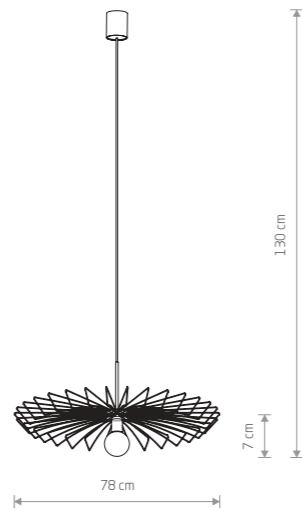

UMBRELLA

■ painted steel

■ 8873

● 1xE27, max 60W

■ brass-plated steel, painted steel

■ 8874

● 1xE27, max 60W