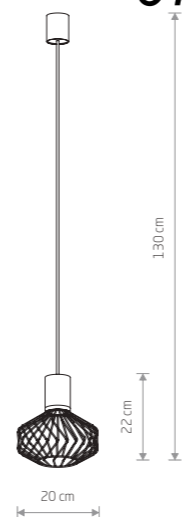

brass-plated steel, painted steel

WAVE L
painted steel

- 8856
- 1xE27, max 60W
- 8857
- 1xE27, max 60W

brass-plated steel, painted steel

53,90 €

WAVE L 8856

ABI M
painted steel, fabric

ABI S
painted steel, fabric