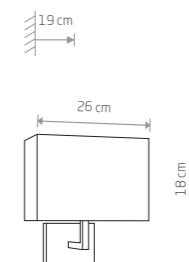

HOTEL LED

fabric, chrome plated steel

■ 6800 ■ 9302

● 1xE27 max 60W, 1x2.2W LED

87,90 €

HOTEL 9218

HOTEL

fabric, chrome plated steel