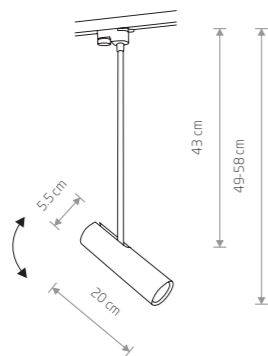

35,90 €

PROFILE EYE SUPER A

painted steel, plastic PC

9324 9325

1xGU10, max 35W