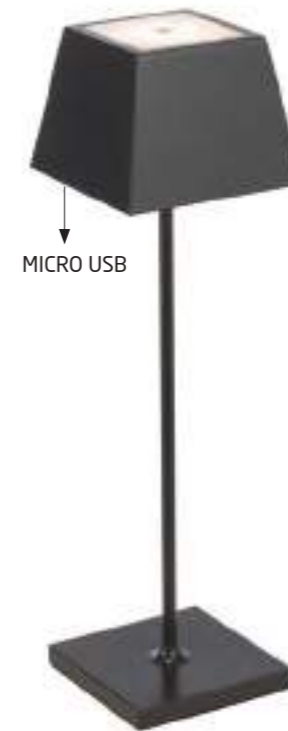

BIELA GRAFITOVÁ

PICNIC LED 8177

MAHE LED 8397

125,00 €

MICRO USB

MICRO USB

MAHE LED
painted aluminum, plastic PC

8397 8398