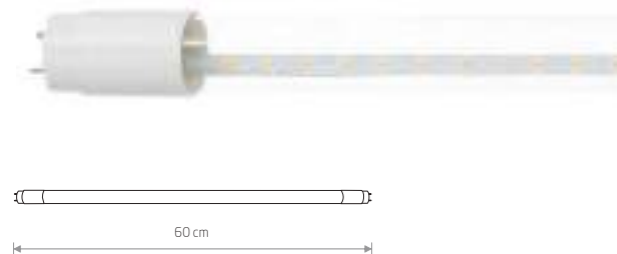

TUBE LED T8, 11W

glass

7500

4,90 €

WATERPROOF CONNECTOR IP68

plastic PA

8845

IP68