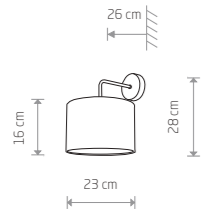

1xE14, max 40W

ALICE
fabric, painted steel
9084
1xE27, max 60W

ALICE
fabric, painted steel
9091
1xE27, max 60W

ALICE L
fabric, painted steel
4961
1xE27, max 60W

ALICE M
fabric, painted steel
4962
2xE27, max 60W