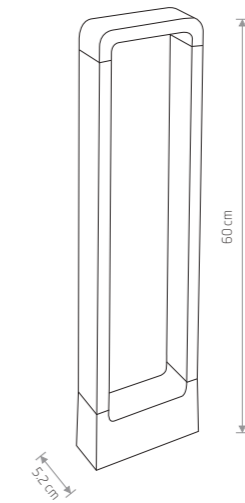

125,00 €

THIKA LED
painted aluminum, glass

■ 9118

Item No.	Power	Colour temp.	Luminous flux	Beam angle	Colour Rendering Index (CRI)	Input	Safety type	Power factor	Ingress protection	Lifetime
9118	9W LED	3000K	550 lm	39°	≥ 80	~220-230 V, 50/60 Hz	⊕	>0,5	IP54	20000h
9120	15W LED	3000K	1035 lm	110°	≥ 80	~220-230 V, 50/60 Hz	⊕	>0,9	IP54	20000h
9121	10W LED	3000K	996 lm	110°	≥ 80	~220-230 V, 50/60 Hz	⊕	>0,9	IP54	20000h

■ BLACK