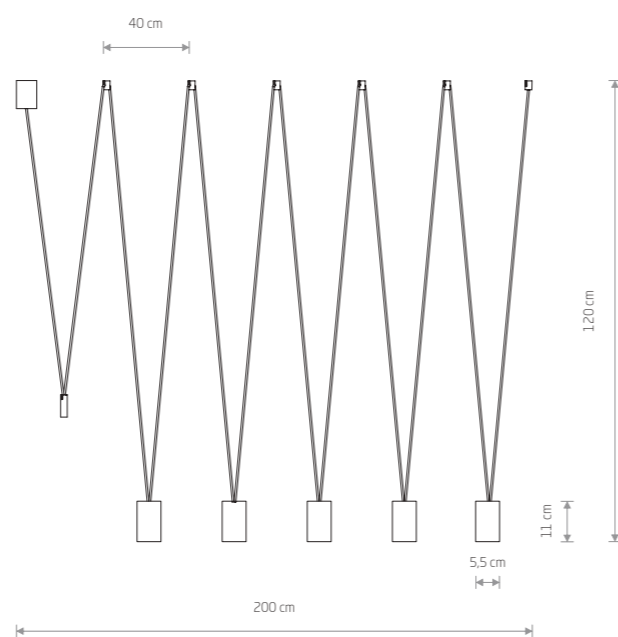

painted steel

7824 7822

4xGU10, max 10W only LED

solid brass, painted steel

7610

4xGU10, max 10W only LED

MORE EYE

painted steel