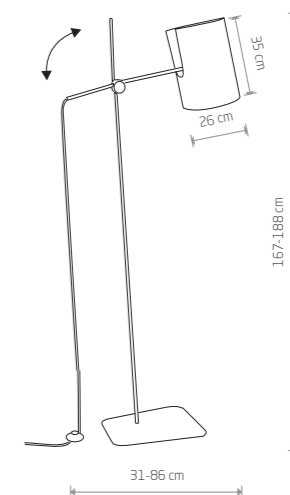

ZELDA
fabric, painted steel

6010

1xE27, max 60W