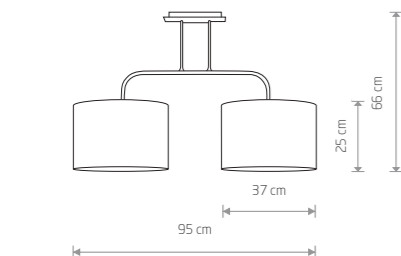

1xE14, max 40W

ALICE
fabric, painted steel
9084
1xE27, max 60W

ALICE
fabric, painted steel
9091
1xE27, max 60W

ALICE L
fabric, painted steel
4961
1xE27, max 60W

ALICE M
fabric, painted steel
4962
2xE27, max 60W