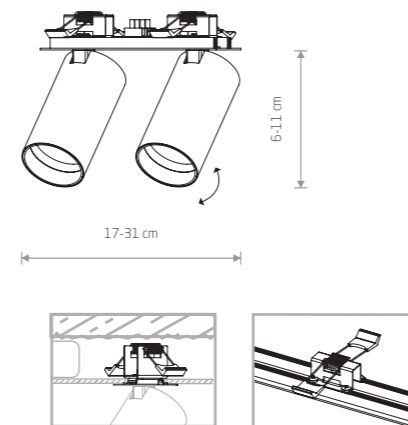

7683 7688

1xGU10, max 10W only LED

solid brass, painting steel, plastic ABS

7744

1xGU10, max 10W only LED

cut out ø 35 mm

MONO SURFACE 7684

44,90 €