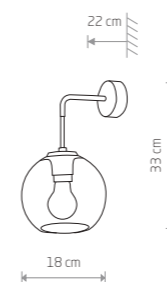

VETRO

glass, painted steel

■ 9132

● 1xE27, max 60W