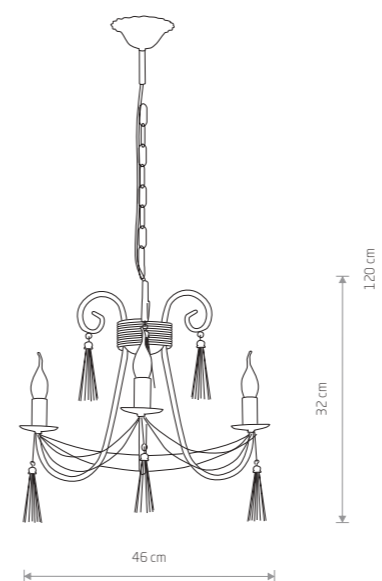

TWIST

painted steel

4983 2764

3xE14, max 60W