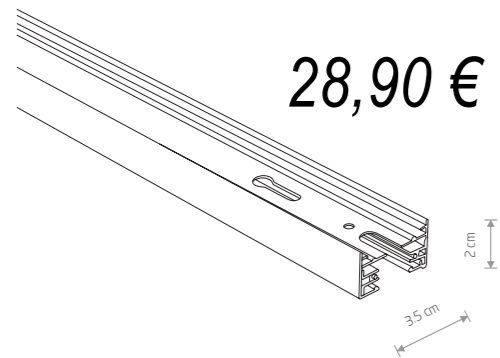

28,90 €

2 PROFILE TRACK 2 M painted aluminum

9451 9452