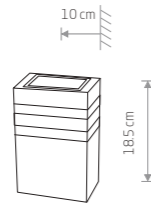

RIO

■ painted aluminum, plastic PC

■ 4424

● 2xE27, max 40W

IP54

37,90 €