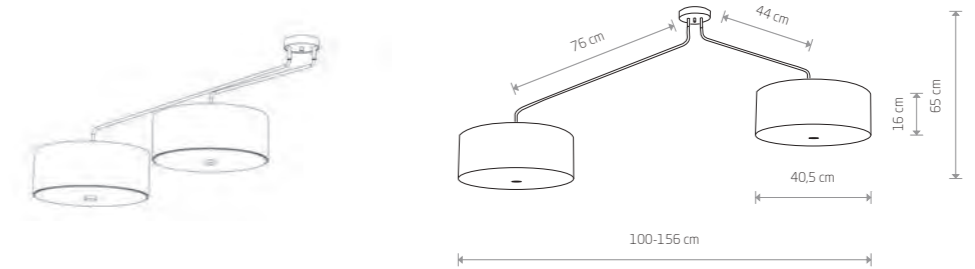

FALCON

fabric, plastic, painted steel

- 7951
- 7948
- 7950

6xE27, max 25W only LED

HAWK

fabric, glass, painted steel

- 8843
- 6541

6xE27, max 60W