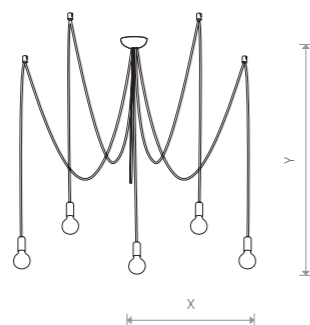

123,00 €

X+Y=max 300 cm

9745 6792

1xE27, max 60W

X+Y=max 300 cm

SPIDER
braided cable, painted steel