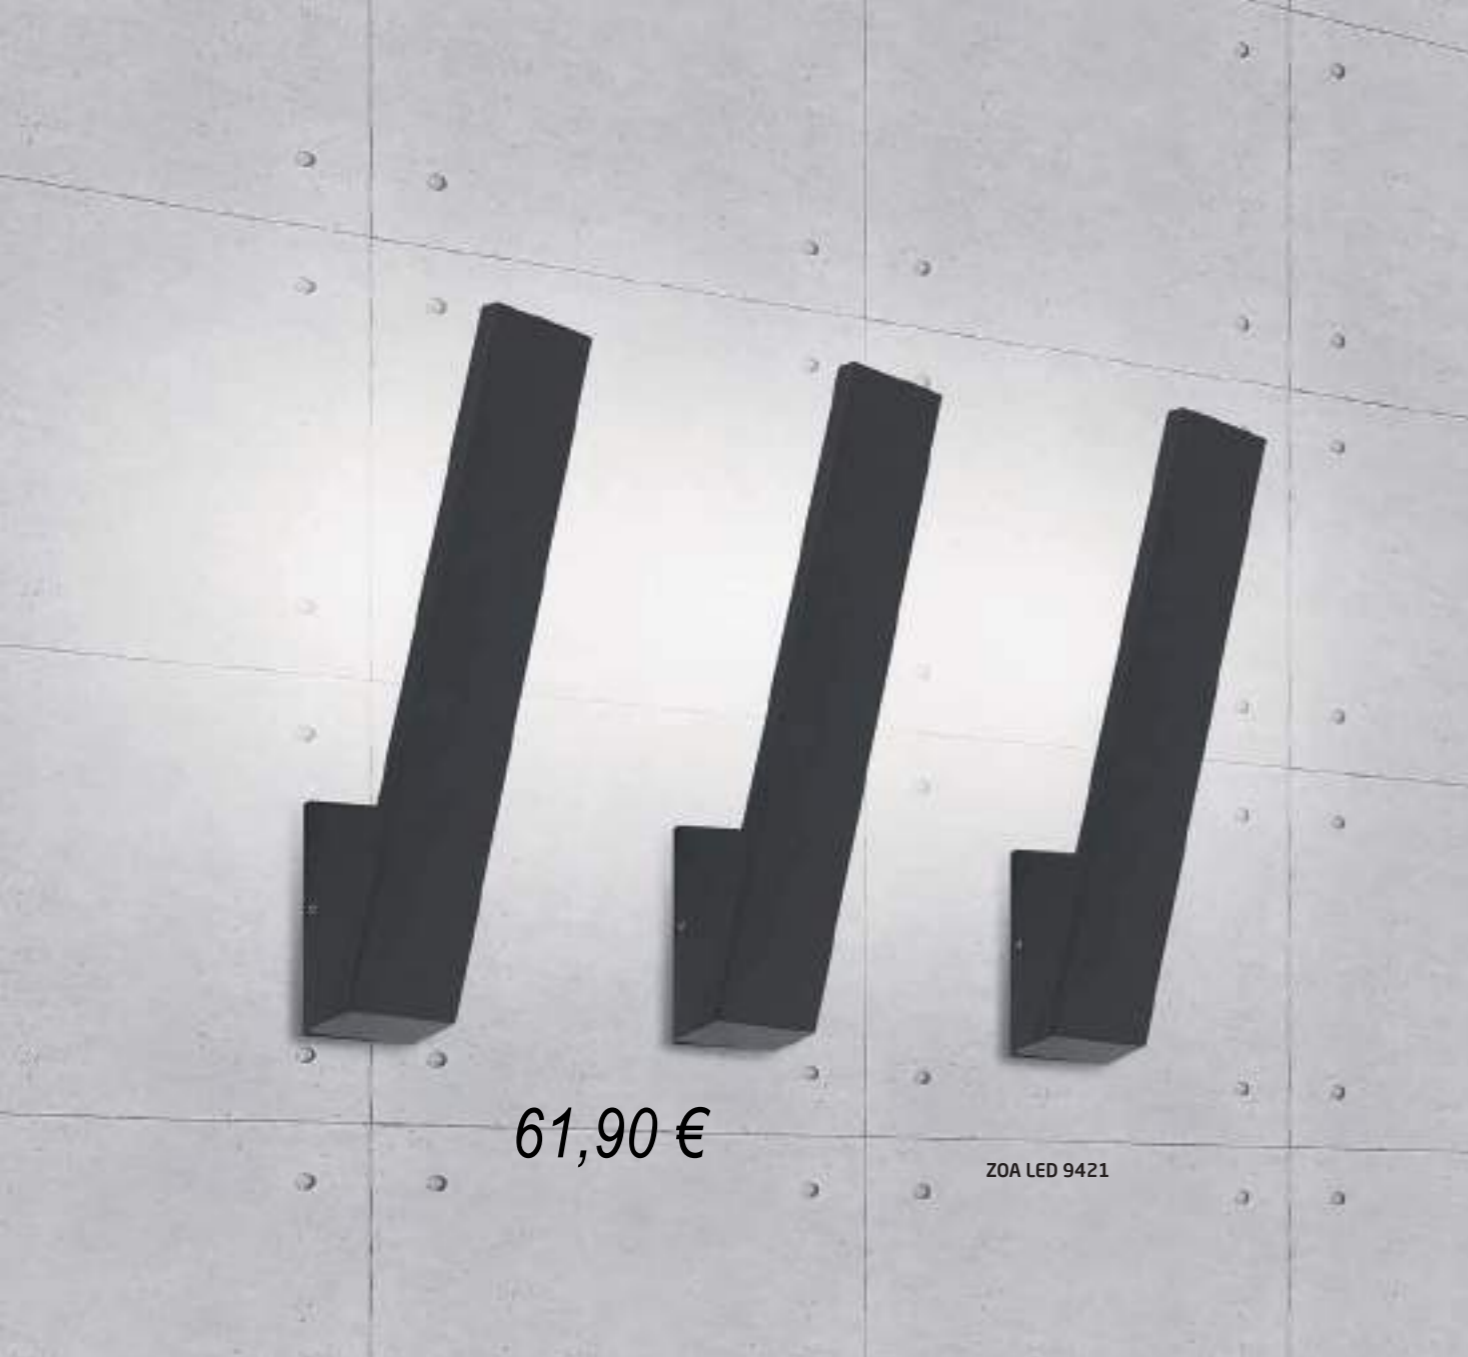

61,90 €

ZOA LED 9421

ZOA LED
painted aluminum, glass

■ 9421

Položka	Výkon	Teplota/farba	Svetelný tok	Uhol vyžar.	Colour Rendering Index (CRI)	Vstup	Typ ochr.	Síla	Stupeň ochrany	Životnosť
9421	10W LED	3000K	795 lm	110°	≥ 81	~220-230 V, 50/60 Hz	⊕	>0,55	IP54	20000h

21,90 €

SINUS
painted aluminum, glass

■ 8144

⊕ 1xGU10, max 35W
IP54

46,90 €

PATRAS LED
painted aluminum, glass

■ 9115

89,90 €

MUNO LED
painted aluminum, glass

■ 6776

Item No.	Power	Colour temp.	Luminous flux	Beam angle	Colour Rendering Index (CRI)	Input	Safety type	Power factor	Ingress protection	Lifetime
9115	4x1W LED	3000K	320 lm	38°	≥ 80	~220-230 V, 50/60 Hz	⊕	>0,55	IP54	10000h
6776	6W LED	3000K	242 lm	120°	≥ 80	~220-230 V, 50/60 Hz	⊕	>0,54	IP54	8000h