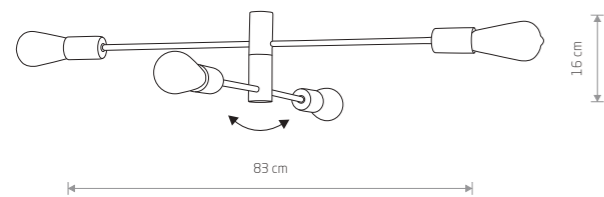

ROTOR 7933

33,90 €

69,90 €

ROTOR
painted steel

7934

2xE27, max 60W

ROTOR
painted steel

7936