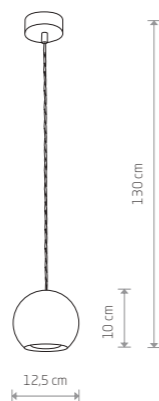

GEOMETRIC
concrete, painted steel

9696
1xGU10, max 35W