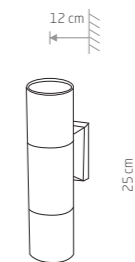

EXE
painted aluminum, glass
■ 8330
● 2xGU10, max 35W
IP54