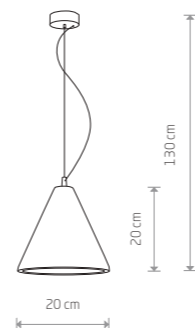

VOLCANO S
concrete, painted steel, chrome

6853
1xGU10, max 35W