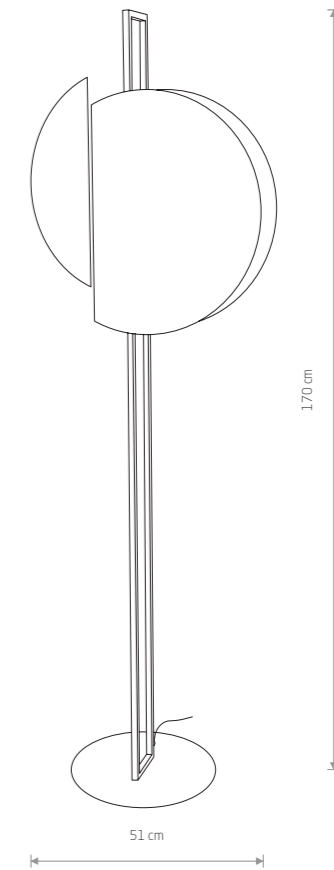

SUNSET
plywood, painted steel

7647

2xGX53, max 8W

Item No.	Power	Colour temp.	Luminous flux	Beam angle	Colour Rendering Index (CRI)	Input	Safety type	Ingress protection	Lifetime
7651	15W LED	3000K	610 lm	150°	80	220-230 V, 50/60 Hz	⊕	IP20	50000h

DARK WOOD
 BLACK P013 RAL 9005
 GOLD