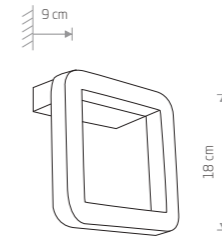

73,90 €

THIKA LED A
painted aluminum, glass

■ 9121