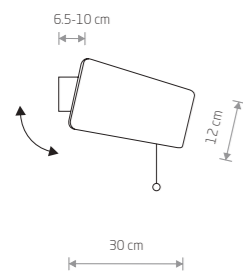

OSLO 30
wood, painted steel

9700
1xE14, max 40W