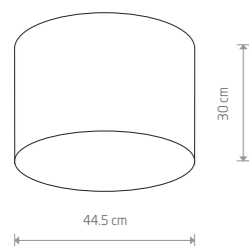

2xE27, max 25W only LED

**CAMERON**

fabric, plastic, painted steel

9685

1xE27, max 25W only LED

**CAMERON**

fabric, plastic, painted steel

9684