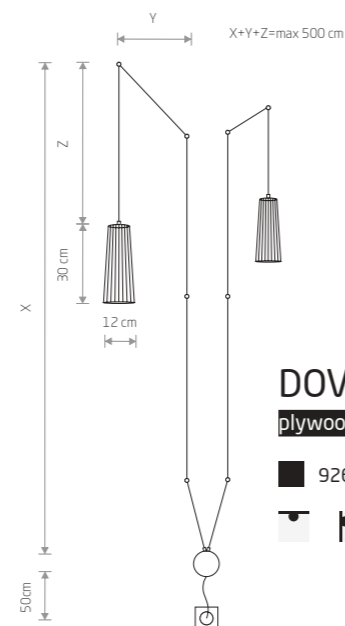

DOVER

plywood, braided cable, painted steel

9263

2xGU10, max 35W

DOVER

plywood, painted steel

9261

1xGU10, max 35W