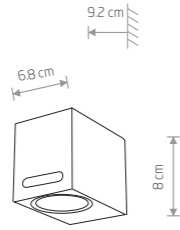

ASSOS

■ painted aluminum, glass

■ 9123

☛ 1xGU10, max 10W

IP54