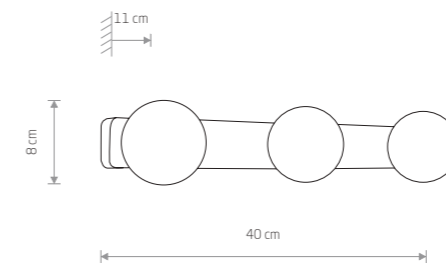

79,90 €

BRAZOS

glass, painted steel

8056

3xG9, max 25W
IP44