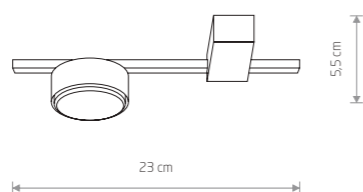

PILLS

painting aluminum, painted steel

8272 8266

1xGX53, max 8W