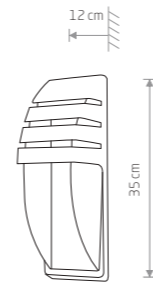

MISTRAL

■ painted aluminum, plastic PC

■ 3393

⚡ 1xE27, max 23W

IP44