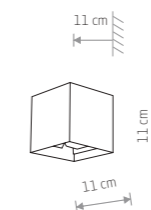

ELLIPSES LED
painted aluminum, glass

8140 8182 8181

TRIANGLES LED
painted aluminum, glass

8143 8142 8141

LIMA LED
painted aluminum

9510

43,90 €

KHUMBU
painted aluminum, glass