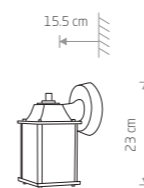

155 cm

23 cm

SPEY

■ painted aluminum, glass

■ 5290

● 1xE27, max 60W

IP23