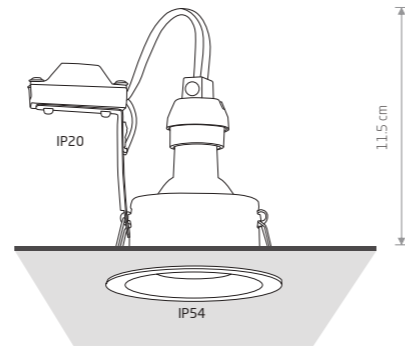

14,90 €

CHARLIE

painting aluminum, glass

8366 8367

1xGU10, max 15W

IP54/20

cut out ø 75 mm

14,90 €

GOLF

painting aluminum, glass

8375 8376

1xGU10, max 15W

IP54/20

cut out ø 68 mm

14,90 €

DELTA

painting aluminum, glass

8368 8370

1xGU10, max 15W

IP54/20

cut out ø 75 mm

14,90 €

ECHO

painting aluminum, glass

8371 8372

1xGU10, max 15W

IP54/20

cut out ø 80 mm

WHITE

BLACK

Can be used outdoor

Can be used outdoor

WHITE

BLACK