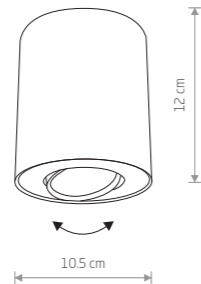

EYE TONE
painted steel, plastic ABS

- 8932 8928
- 1xGU10, max 10W only LED

24,90 €