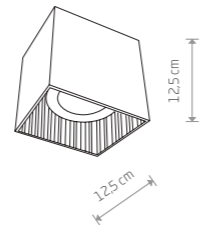

1xGU10 ES111, max 75W

28,90 €

GROOVE
painted aluminum

7793 7792

1xGU10 ES111, max 75W

53,90 €

GROOVE
painted aluminum

9383 9316