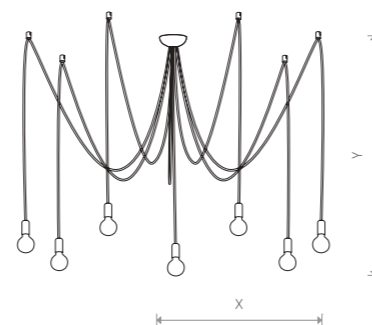

X+Y=max 300 cm

SPIDER
braided cable, painted steel

9744 6788

5xE27, max 60W

X+Y=max 300 cm

SPIDER
braided cable, painted steel

9743 6785

7xE27, max 60W