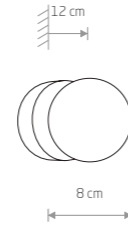

28,90 €

BRAZOS

glass, chrome plated steel

6948

1xG9, max 25W
IP44