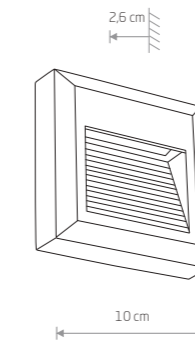

SIDEWALK SQUARE LED
painted aluminum, plastic PC

■ 8148

25,90 €