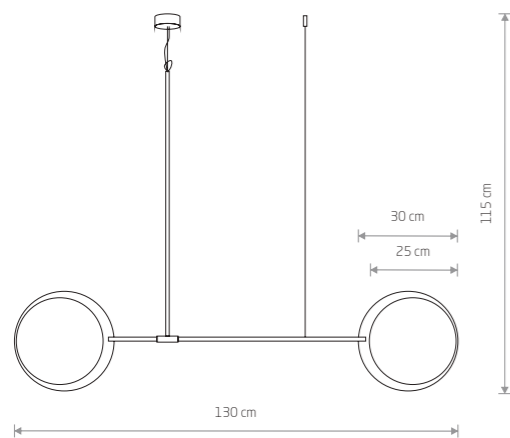

9032

1xG9, max 20W

93,90 €

WHEEL LUX
plywood, plywood, steel

7646

2xGX53, max 8W

MINIMAL
wood, painted steel, solid brass

- 9375
- 2xE27, max 40W