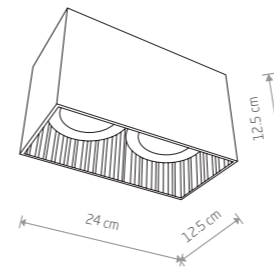

1xGU10 ES111, max 75W

28,90 €

GROOVE
painted aluminum

7793 7792

1xGU10 ES111, max 75W

53,90 €

GROOVE
painted aluminum

9383 9316