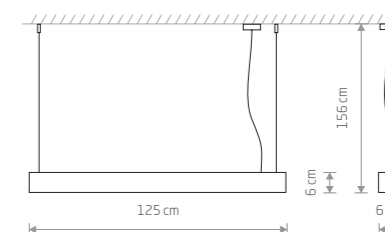

SOFT LED 120X6

painting aluminum, plastic PMMA

7537 7525

1xLED TUBE T8, max 22W, included

SOFT CEILING LED 60X6 7540

79,90 €

SOFT CEILING LED 60X6

painting aluminum, plastic PMMA