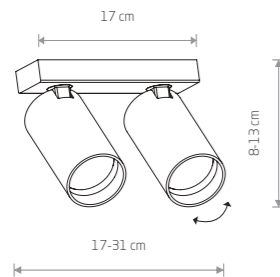

MONO

painting steel, plastic ABS

7810 7841

7774 7766

2xGU10, max 10W only LED

solid brass, painting steel, plastic ABS

7782

2xGU10, max 10W only LED