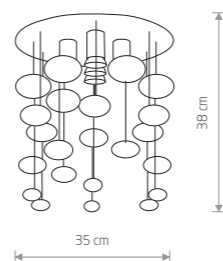

SALVA E
glass, stainless steel

5428
5xGU10, max 35W