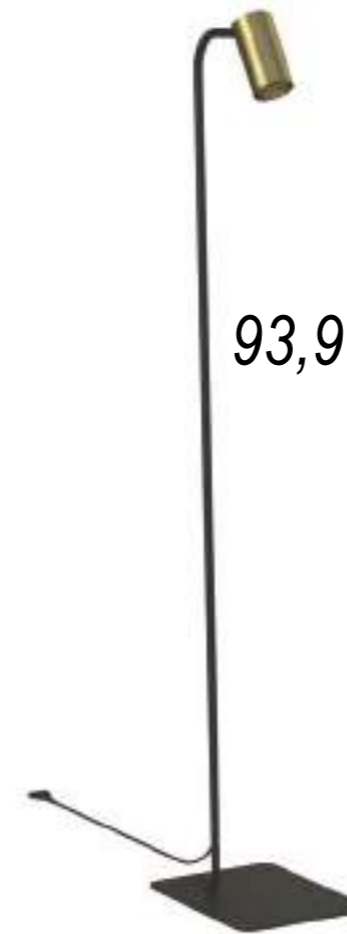

solid brass, painted steel, plastic ABS

7712

2x GU10, max 10W only LED

69,90 €

MONO 7710

93,90 €

MONO 7711

MONO