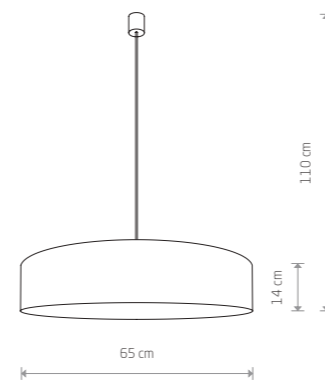

8802
7x E27, max 25W only LED

115,00 €

CROCO 8948

137,00 €

CROCO 8956

CROCO 8961

275,00 €

CROCO
velvet, plastic, painted steel