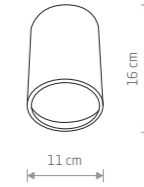

FOG

■ painted aluminum, glass

■ 3403

● 1xE27, max 60W

IP44

46,90 €