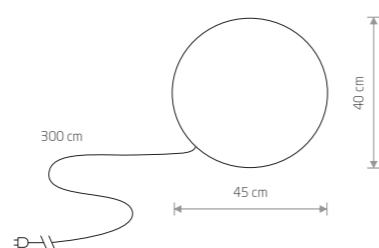

CUMULUS M

plastic PE

6977

1xE27, max 60W

IP44