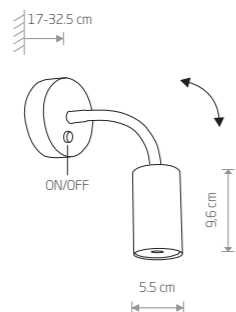

- 7993 ■ 7994

■ 2xGU10, max 10W only LED

■ solid brass, painted steel

- 7995

■ 2xGU10, max 10W only LED

EYE FLEX S 9068

28,90 €

EYE FLEX S