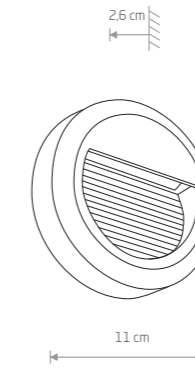

SIDEWALK ROUND LED
painted aluminum, plastic PC

■ 8147

25,90 €