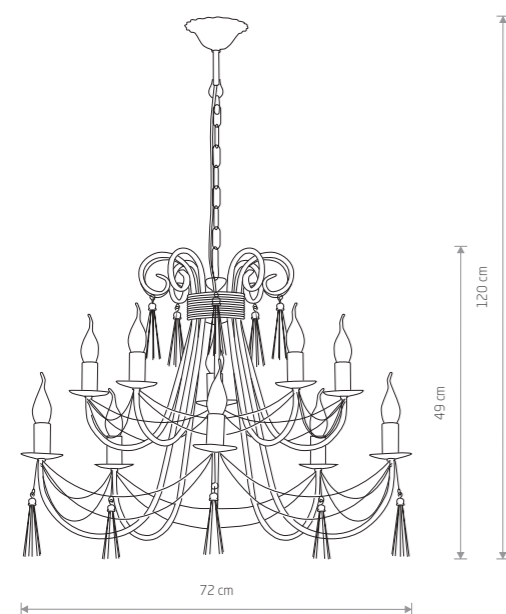

TWIST
painted steel

4985 2767

10xE14, max 60W