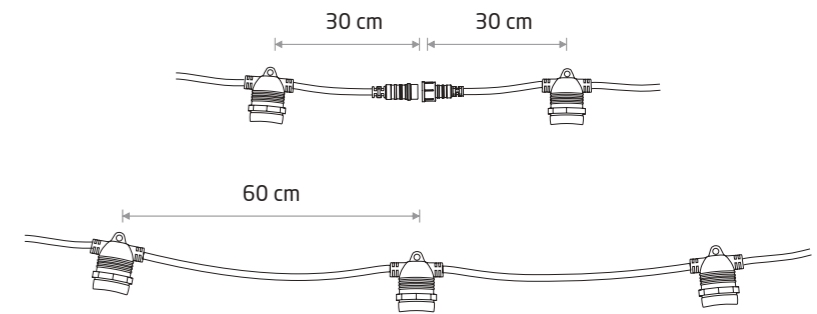

WHITE

BLACK

FASTOON LIGHTS 6 M 7873

61,90 €

MAX 2000W MAX 80m CONNECTABLE

POWER CORD FOR
FESTOON LIGHTS

rubber cable

■ 7871 16,90 €