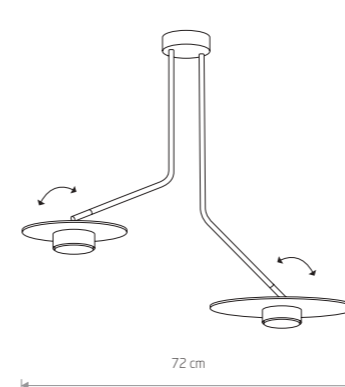

DISK
painted steel, plywood

- 7643
- 2xGX53, max 8W