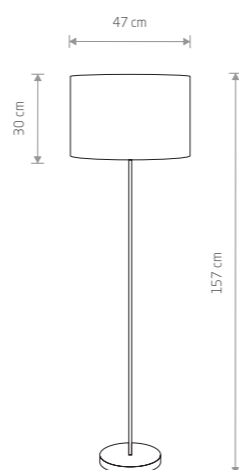

HOTEL

fabric, chrome plated steel

■ 8981 ■ 9300

● ● 1xE27, max 60W