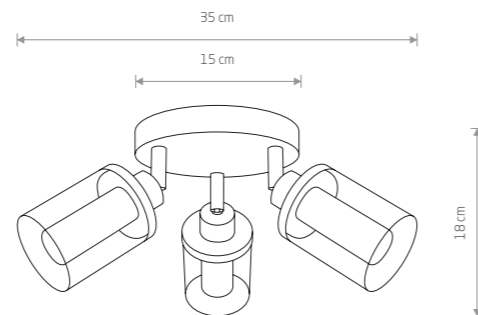

28,90 €

65,90 €

143,00 €

185,00 €

VISTA

chrome plated steel, glass

8051

1xG9, max 25W only LED