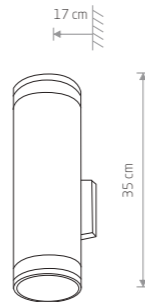

FOG

■ painted aluminum, glass

■ 3402

● 1xE27, max 60W

IP44

59,90 €

ROCK

■ painted aluminum, plastic PC

■ 3407

● 2xE27, max 60W

IP44

59,90 €