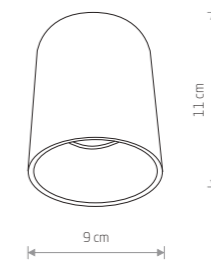

- 8931 8926
- 1xGU10, max 10W only LED

24,90 €

SET
painted steel

- 8901 8896
- 1xGU10, max 10W only LED

18,90 €

EYE TONE
painted steel, plastic ABS

- 8930 8925
- 1xGU10, max 10W only LED

24,90 €