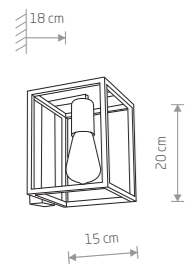

CRATE

■ painted steel

■ 9046

● 1xE27, max 60W