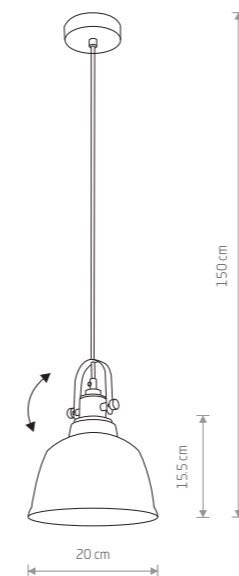

9154 9155

1xE27, max 60W

93,90 € AMALFI M 9152

AMALFI M
metallized glass, steel, solid brass

9152 9153

1xE27, max 60W

AMALFI L
metallized glass, steel, solid brass

8380 8381