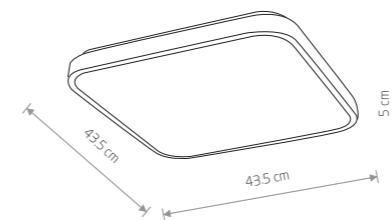

painted steel, plastic PMMA

- 8208 3000K ■ 8205 3000K
- 8187 4000K ■ 8184 4000K

AGNES ROUND LED

painted steel, plastic PMMA

- 8210 3000K ■ 8206 3000K
- 8188 4000K ■ 8185 4000K

AGNES SQUARE LED 8108

49,90 €

71,90 €