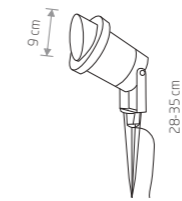

20,90 €

BUSH
painted aluminum, glass

■ 3401

● 1xGU10, max 35W

IP65

Item No.	Power	Colour temp.	Luminous flux	Beam angle	Colour Rendering Index (CRI)	Input	Safety type	Power factor	Ingress protection	Lifetime
9100	5W LED	3000K	330 lm	30°	>80	~220-230 V, 50/60 Hz	⊕	>0,55	IP54	10000h
9101	5W LED	3000K	330 lm	30°	>80	~220-230 V, 50/60 Hz	⊕	>0,55	IP54	10000h