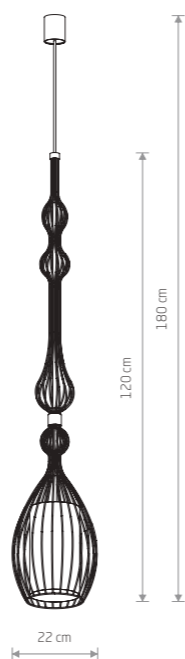

brass-plated steel, painted steel

WAVE L
painted steel

- 8856
- 1xE27, max 60W
- 8857
- 1xE27, max 60W

brass-plated steel, painted steel

53,90 €

WAVE L 8856

ABI M
painted steel, fabric

ABI S
painted steel, fabric