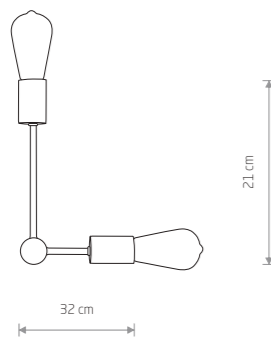

ROTOR
painted steel

7933

2xE27, max 60W