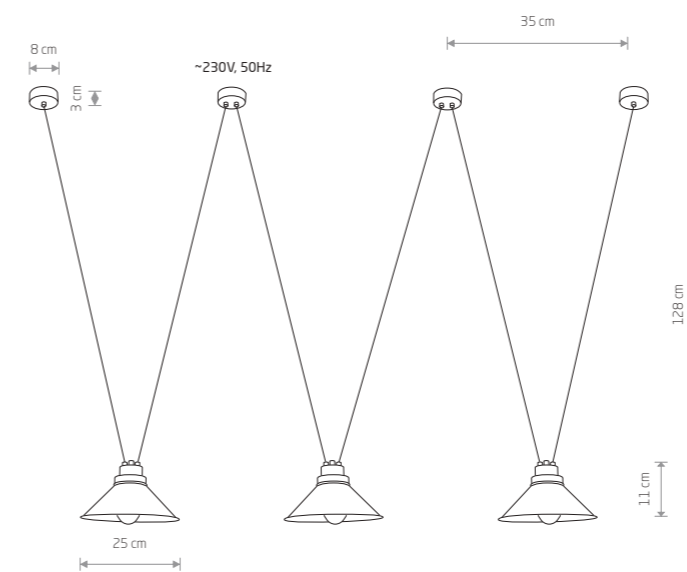

PERM
painted steel

9146

3x E27, max 60W