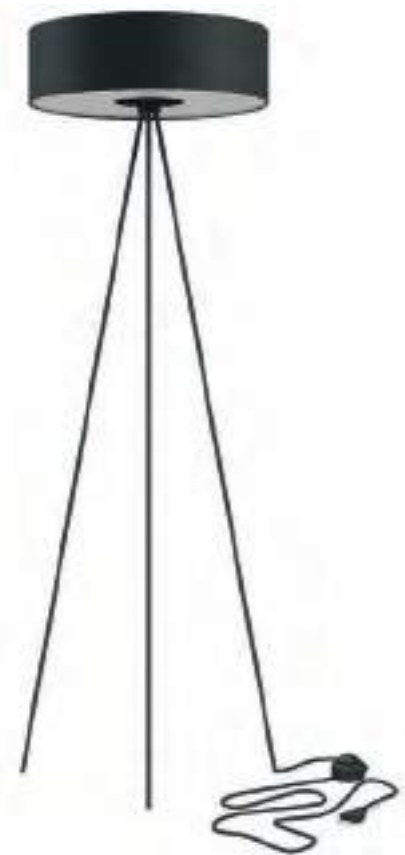

143,00 €

153,00 €

149,00 €

113,00 €

109,00 €

105,00 €

CADILAC

fabric, painted steel, plastic

- 7988
- 7990
- 8190

3xE27, max 25W only LED

CADILAC

fabric, painted steel

- 7992
- 7991
- 8191

1xE27, max 40W