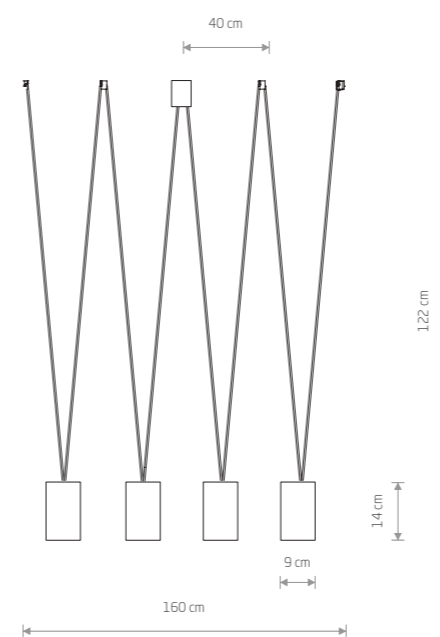

MORE TONE

painted steel, plastic ABS

7816 7814

4xGU10, max 10W only LED