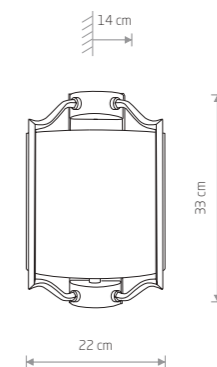

NUNTUCET
chrome plated steel, fabric

8151

1x E14, max 40W

CHROME

WHITE