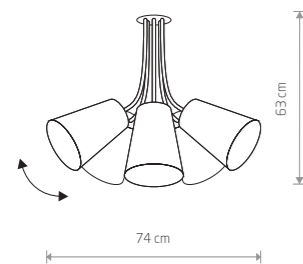

FLEX SHADE
fabric, flexible stem, painted steel

- 9277 9278
- 5xE27, max 60W