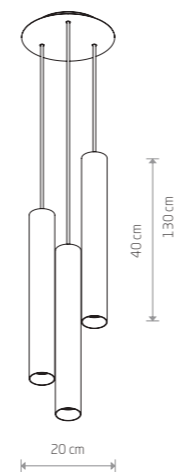

EYE L
painted steel

8916 8917

3xGU10, max 10W only LED

solid brass, painted steel

8915

3xGU10, max 10W only LED