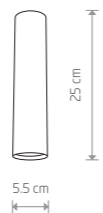

EYE M

painted steel

5463 5464 6837

1xGU10, max 35W

solid brass

8912

1xGU10, max 35W