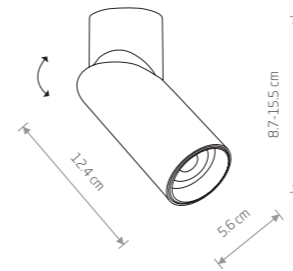

FLEA

painting steel

- 8202
- 8203

1xGX53, max 12W

POINT TONE

painting steel, plastic ABS

- 8220
- 8221
- 8222
- 8223
- 8224
- 8225

1xGU10, max 10W only LED

INDIA

painting aluminum

- 7858
- 7860

1xGU10, max 15W

MIKE

painting aluminum

- 7660
- 7658

1xGU10, max 15W