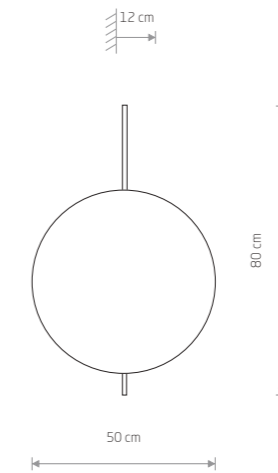

SUNSET B
plywood, painted steel

7655

2xGX53, max 8W