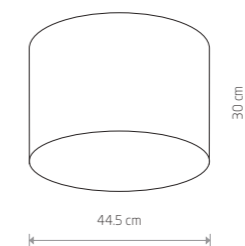

CAMERON

fabric, plastic, painted steel

9683

3xE27, max 25W only LED