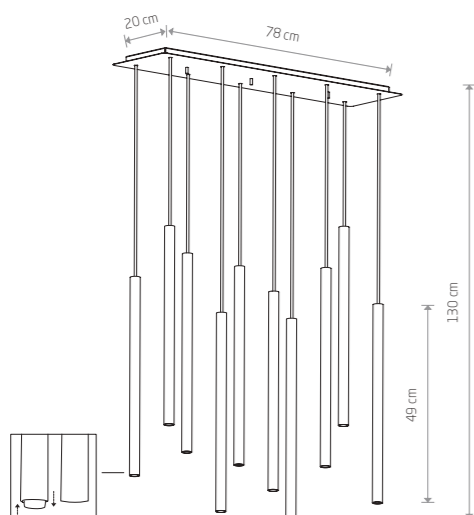

179,00 €

329,00 €

LASER 1000
painted steel

7667

7xG9, max 10W only LED

solid brass, painted steel

7668

7xG9, max 10W only LED

137,00 €

LASER 490
painted steel

8922 8923

10xG9, max 10W only LED

solid brass, painted steel

8924

10xG9, max 10W only LED

LASER 490
painted steel

8918 8920

7xG9, max 10W only LED

solid brass, painted steel

8921

7xG9, max 10W only LED