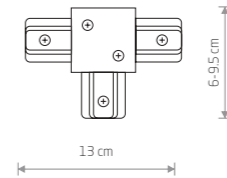

plastic PC, steel, copper

8834 8835