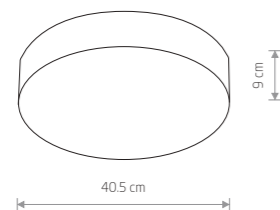

ARENA

painting steel, plastic PMMA

- 6724 6725
- 6770 8273
- 3xE14, max 20W
- IP44