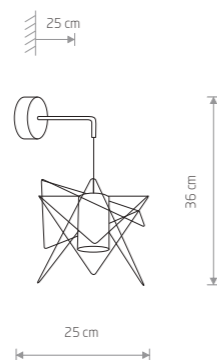

GSTAR

■ painted steel

■ 7796

● 1xGU10, max 10W only LED

■ brass-plated steel, painted steel

■ 8285

● 1xGU10, max 10W only LED