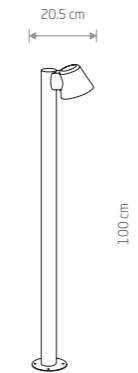

SOUL

■ painted aluminum, glass

■ 9557

● 1xGU10, max 35W

IP44