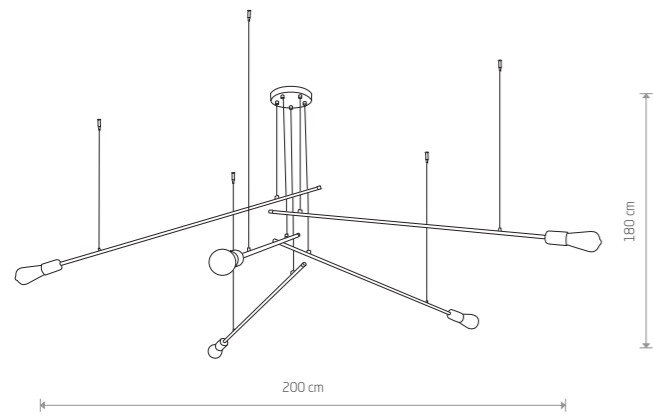

PILE
painted steel, steel

- 9127
- 5xE27, max 60W