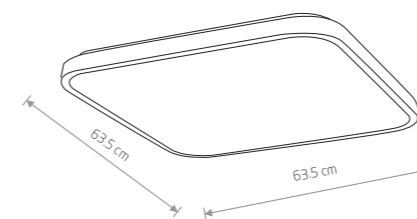

painted steel, plastic PMMA

- 8208 3000K ■ 8205 3000K
- 8187 4000K ■ 8184 4000K

AGNES ROUND LED

painted steel, plastic PMMA

- 8210 3000K ■ 8206 3000K
- 8188 4000K ■ 8185 4000K

AGNES SQUARE LED 8108

49,90 €

71,90 €