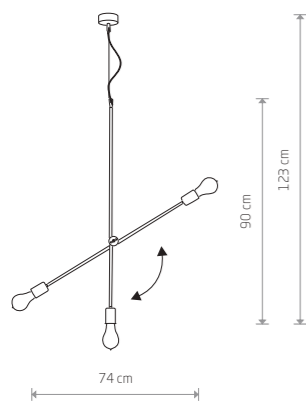

STICKS

painting steel

6268

3x E27, max 60W

STICKS

painting steel

9077 6267

2x E27, max 60W