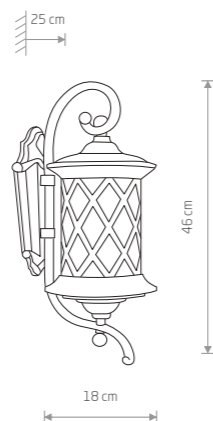

SPEY

■ painted aluminum, glass

■ 5291

● 1xE27, max 60W

IP23

■ BLACK

■ BLACK

LANTERN