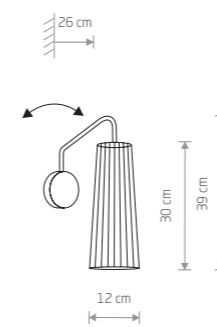

DOVER

plywood, braided cable, painted steel

9264

1xGU10, max 35W

DOVER

plywood, braided cable, painted steel

9263

2xGU10, max 35W