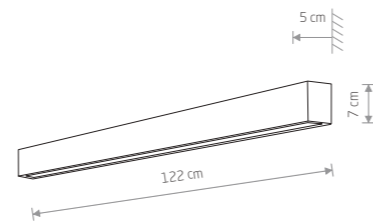

STRAIGHT WALL LED L

painting steel, plastic PMMA

7566 7563

7560 7595

1xLED TUBE T8, max 22W, included

Name	Size	Power	Colour temp.	Luminous flux	Beam angle	Colour Rendering Index (CRI)	Input	Power factor	Lifetime	Material
LED TUBE T8	60 cm	11W LED	3000K	1700 lm	120°	≥80	220-230 V, 50/60 Hz	>0,5	30000h	CLEAR GLASS
LED TUBE T8	90 cm	16W LED	3000K	2300 lm	120°	≥80	220-230 V, 50/60 Hz	>0,5	30000h	CLEAR GLASS
LED TUBE T8	120 cm	22W LED	3000K	3200 lm	120°	≥80	220-230 V, 50/60 Hz	>0,5	30000h	CLEAR GLASS

WHITE P004 RAL 9003 SILVER P006 RAL 9006 GRAPHITE P010 RAL 7016 BLACK P013 RAL 9005