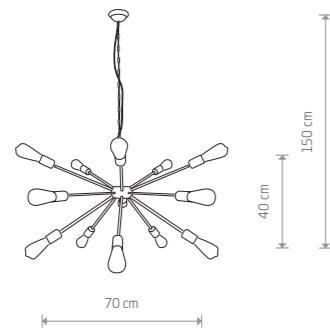

6xE27, max 60W

AXIS
painted steel

9297

6xE27, max 60W

ROD 9130

143,00 €

ROD
painted steel

■ 9027 ■ 9733