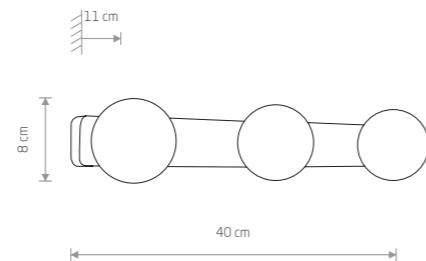

79,90 €

BRAZOS

glass, chrome plated steel

6951

3xG9, max 25W
IP44