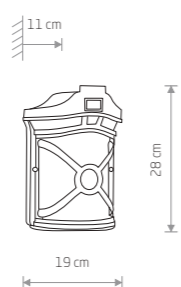

DON

■ painted aluminum, glass

■ 4687

■ 1xE27, max 60W

IP44

26,90 €