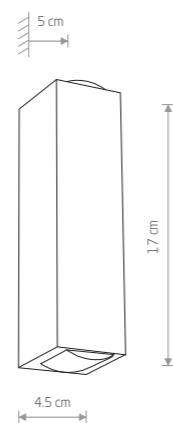

■ 9112 ■ 9113