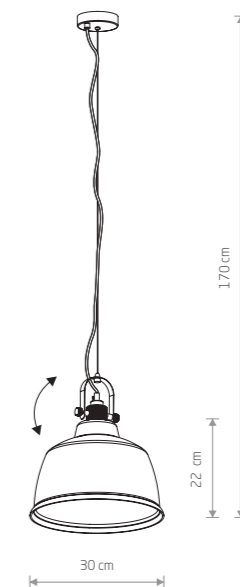

9154 9155

1xE27, max 60W

93,90 € AMALFI M 9152

AMALFI M
metallized glass, steel, solid brass

9152 9153

1xE27, max 60W

AMALFI L
metallized glass, steel, solid brass

8380 8381