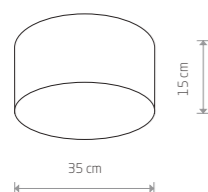

CAMERON

fabric, plastic, painted steel

9605

2xE27, max 25W only LED