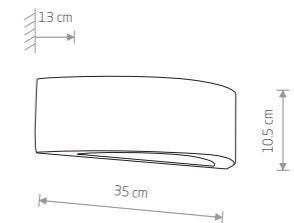

GIPSY S

gypsum, glass

2410

1xE27, max 60W