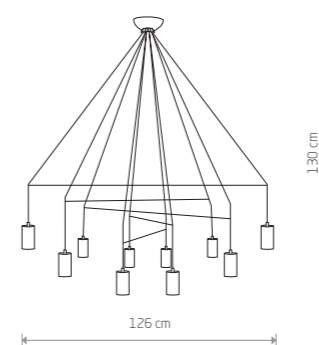

IMBRIA
painted steel, braided cable

9680

10xGU10, max 35W

solid brass, braided cable, painted steel

7954

10xGU10, max 10W only LED