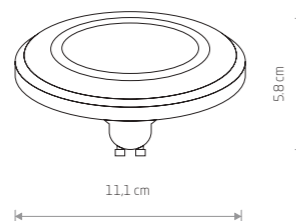

REFLECTOR LENS LED,
GU10, ES111, 9W

plastic

9343 3000K 9345 3000K
9213 4000K 9214 4000K