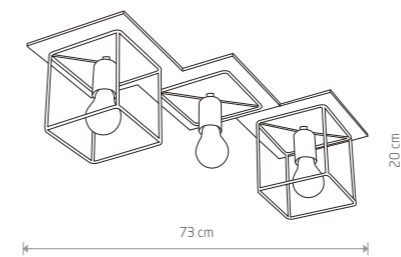

● 3xE27, max 40W

91,90 €

COBA ANTIQUE

plywood, painted steel

■ 9043

● 3xE27, max 60W

163,00 €

AWINION