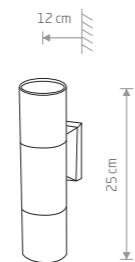

NEGRO
painted aluminum, glass
■ 4426
● 2xGU10, max 35W
IP54