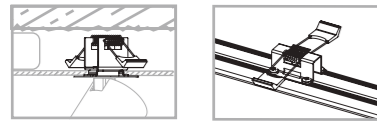

painted steel, plastic ABS

7832 7837

7687 7693

6xGU10, max 10W only LED

solid brass, painted steel, plastic ABS

7748

6xGU10, max 10W only LED

cut out 1990x31 mm