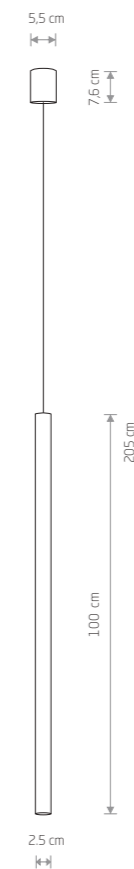

LASER 1000

painte steel

8435 8436

1xG9, max 10W only LED

solid brass, painted steel

8434

1xG9, max 10W only LED

LASER 490 8796

23,90 €

LASER 750 8433

30,90 €

LASER 1000 8434

63,90 €