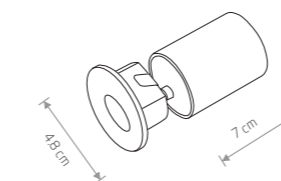

OIA LED

painting aluminum, plastic

■ 9102 ■ 9103

⚡ cut out ø 40 mm