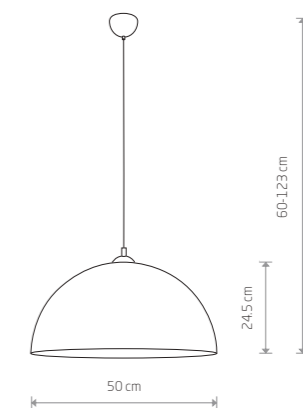

HEMISPHERE HIT L
painted steel

6778

1xE27, max 60W