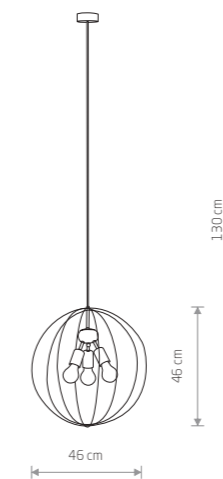

■ brass-plated steel, painted steel

■ 8285

● 1xGU10, max 10W only LED

79,90 €

BULLET 9061

BULLET

■ painted steel

■ 9061