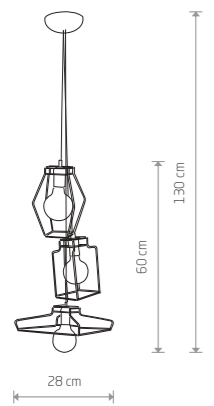

FIORD
painted steel

■ 9666

● 3xE27, max 60W