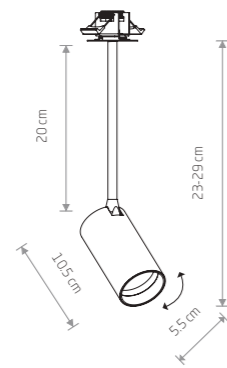

painted steel, plastic ABS

7832 7837

7687 7693

6xGU10, max 10W only LED

solid brass, painted steel, plastic ABS

7748

6xGU10, max 10W only LED

cut out 1990x31 mm