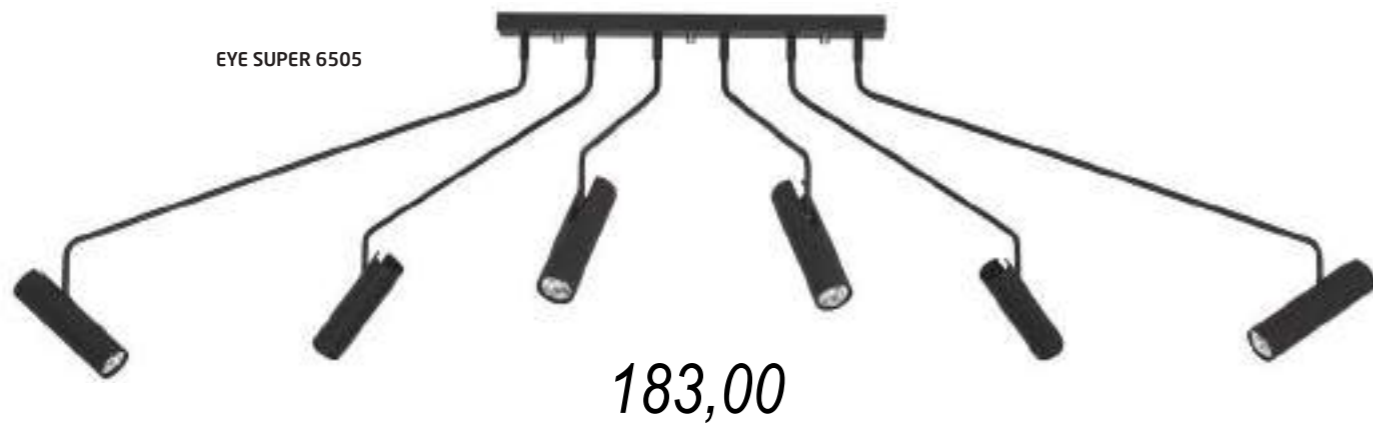

EYE SUPER 6505