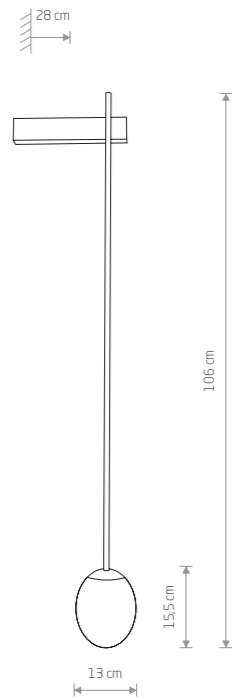

ICE EGG C

■ painted aluminum, glass

■ 8132

● 1xG9, max 25W
IP44

137,00 €