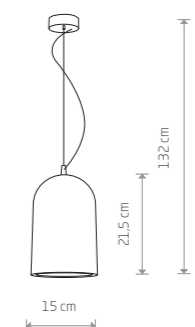

LAVA
concrete, painted steel, chrome

6855
1xE27, max 60W