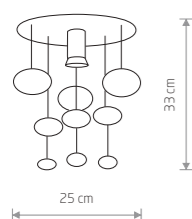

SALVA A
glass, stainless steel

5422
1xGU10, max 35W