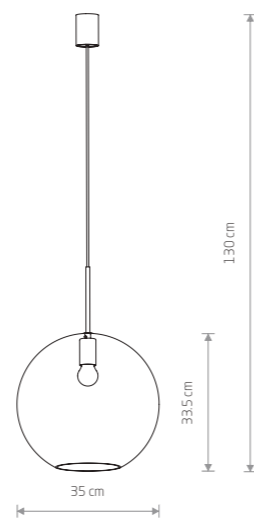

SPHERE XL
glass, painted steel

7846

1xE27, max 40W