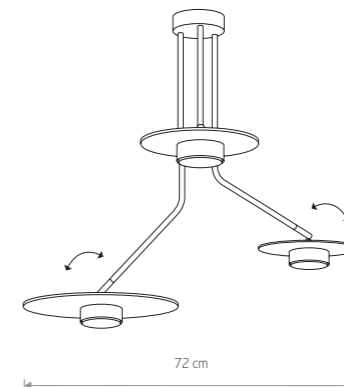

DISK
painted steel, plywood

- 7644
- 3xGX53, max 8W