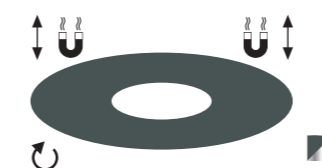

POINT S
painted steel

6000

1xGU10, max 35W

POINT M
painted steel

6001

1xGU10, max 35W

23,90 €

23,90 €

BIT M 9481

24,90 €

POINT M 6007