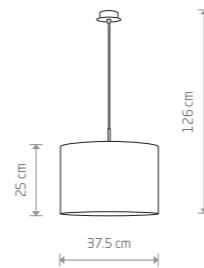

ALICE M
fabric, painted steel
3458
1xE27, max 60W