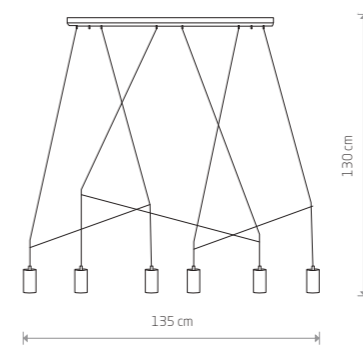

157,00 €

IMBRIA
painted steel, braided cable

9191 9192

4xGU10, max 35W

solid brass, braided cable, painted steel

7957

4xGU10, max 10W only LED

IMBRIA
painted steel, braided cable