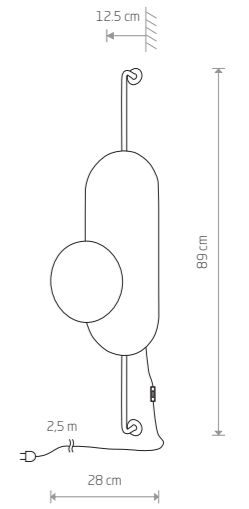

WHEEL LUX
plywood, painted steel

8430

1xG9, max 20W

103,00 €