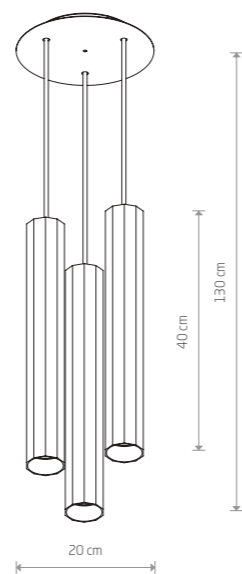

POLY

painting aluminum, painting steel

■ 8884 ■ 8885

● 3xGU10, max 10W only LED