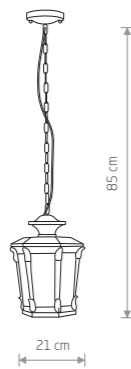

AMUR

■ painted aluminum, glass

■ 4693

● 1xE27, max 60W

IP23

AMUR

■ painted aluminum, glass

■ 4694