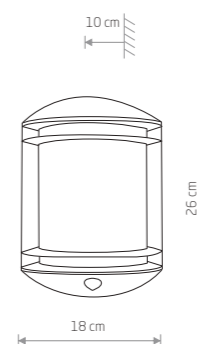

QUARTZ SENSOR

■ painted aluminum, plastic PC

■ 7016

■ 1xE27, max 60W

IP21