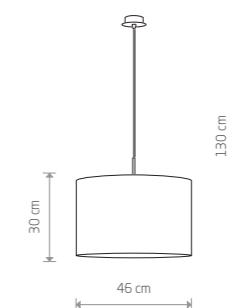

6818 5386

1xE27, max 60W

ALICE M

fabric, painted steel

6815 5383

1xE27, max 60W

ALICE L

fabric, painted steel