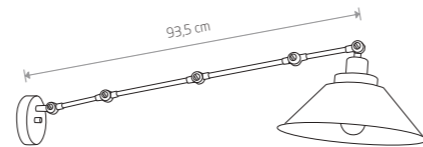

PANTOGRAPH
painted steel

9126

1xE27, max 60W