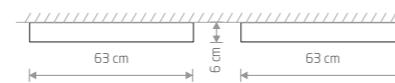

SOFT CEILING LED 120X6 7536

119,00 €

SOFT CEILING LED 120X6

painting aluminum, plastic PMMA

7536 7524

1xLED TUBE T8, max 22W, included

SOFT CEILING LED 60X60 7530

239,00 €