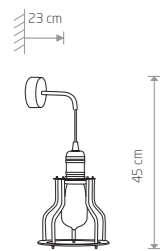

WORKSHOP

painting steel, copper-clad steel

6606

1xE27, max 60W