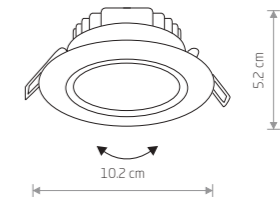

EOL LED
plastic PC

- 8988 3000K 8990 4000K
- cut out ø 85 mm

Item No.	Power	Colour temp.	Luminous flux	Beam angle	Colour Rendering Index (CRI)	Input	Safety type	Power factor	Ingress protection	Lifetime
8991	5W LED	3000K	300 lm	100°	≥ 80	~220-230 V, 50/60 Hz	☐	>0,5	IP44	20000h
8992	5W LED	4000K	300 lm	100°	≥ 80	~220-230 V, 50/60 Hz	☐	>0,5	IP44	20000h
8988	5W LED	3000K	350 lm	90°	≥ 80	~220-230 V, 50/60 Hz	☐	>0,5	IP44	20000h
8990	5W LED	4000K	400 lm	90°	≥ 80	~220-230 V, 50/60 Hz	☐	>0,5	IP44	20000h