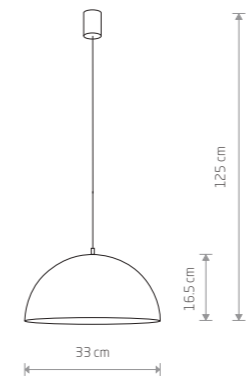

HEMISPHERE S
painted steel, plastic

- 4838
- 4840
- 4893

1xE27, max 60W

HEMISPHERE S 4893

40,90 €

HEMISPHERE S
painted steel, plastic

- 4841

1xE27, max 60W