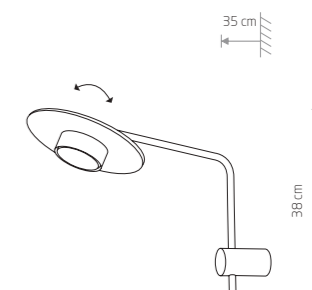

DISK
painted steel, plywood

- 7645
- 1xGX53, max 8W