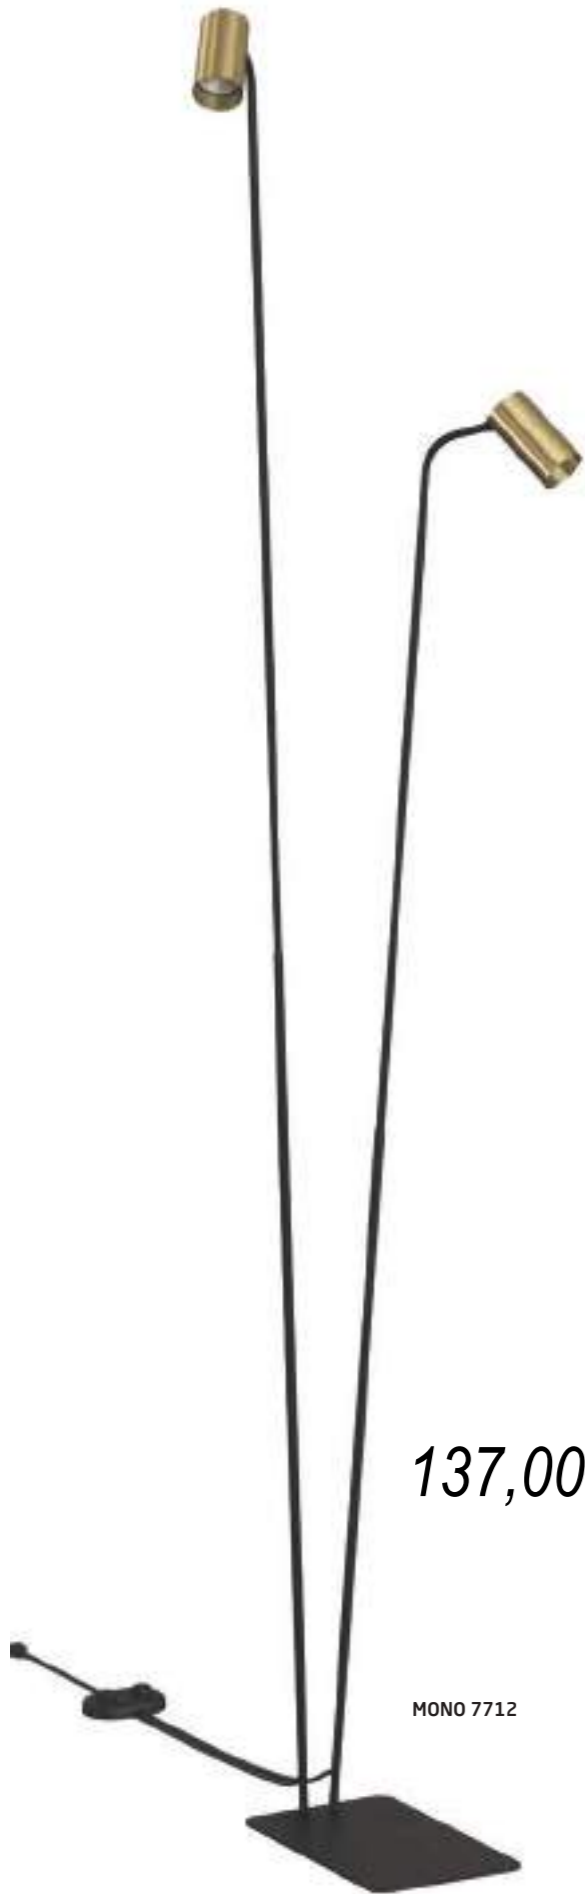

137,00 €

MONO 7712