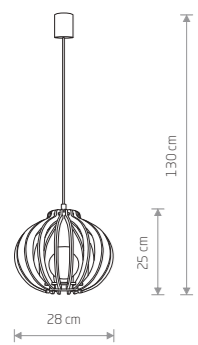

IKA C
plywood, painted steel

4173
1xE27, max 60W