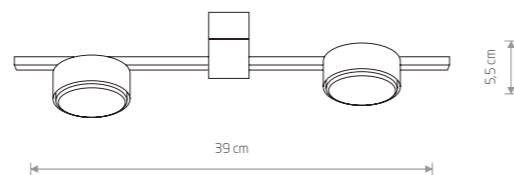

PILLS

painting aluminum, painted steel

8270 8264

2xGX53, max 8W

PILLS

painting aluminum, painted steel

8267 8262

5xGX53, max 8W