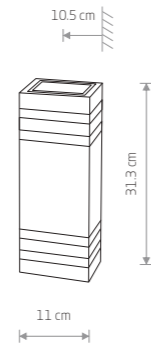

46,90 €

RIO

■ painted aluminum, plastic PC

■ 4424

● 2xE27, max 40W

IP54

37,90 €

RIO

■ painted aluminum, plastic PC

■ 4423

● 1xE27, max 40W

IP54

RIO SENSOR

■ painted aluminum, plastic PC

■ 7017

● 1xE27, max 40W

IP54

73,90 €

RIO SENSOR

■ painted aluminum, plastic PC

■ 9097

● 1xE27, max 40W

IP54