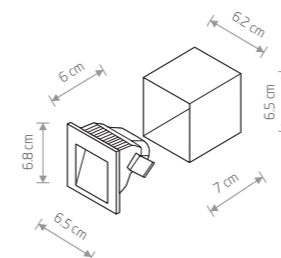

STEP LED

painting aluminum, plastic

■ 6907 ■ 6908

30,90 €