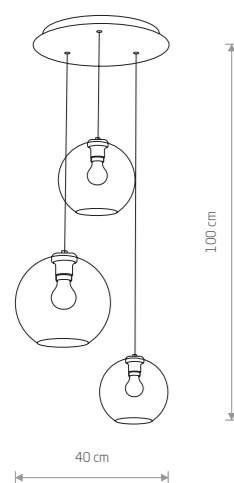

VETRO

glass, painted steel

■ 7641

● 3xE27, max 60W