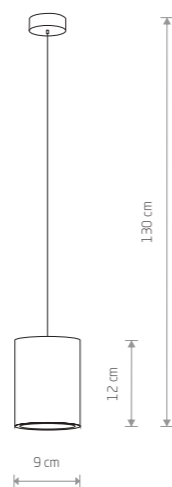

SHY
concrete, painted steel

9391
1xGU10, max 35W