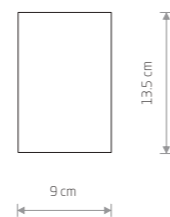

BRAVO
painted aluminum, glass

8364 8365

1xGU10, max 15W
IP54

38,90 €