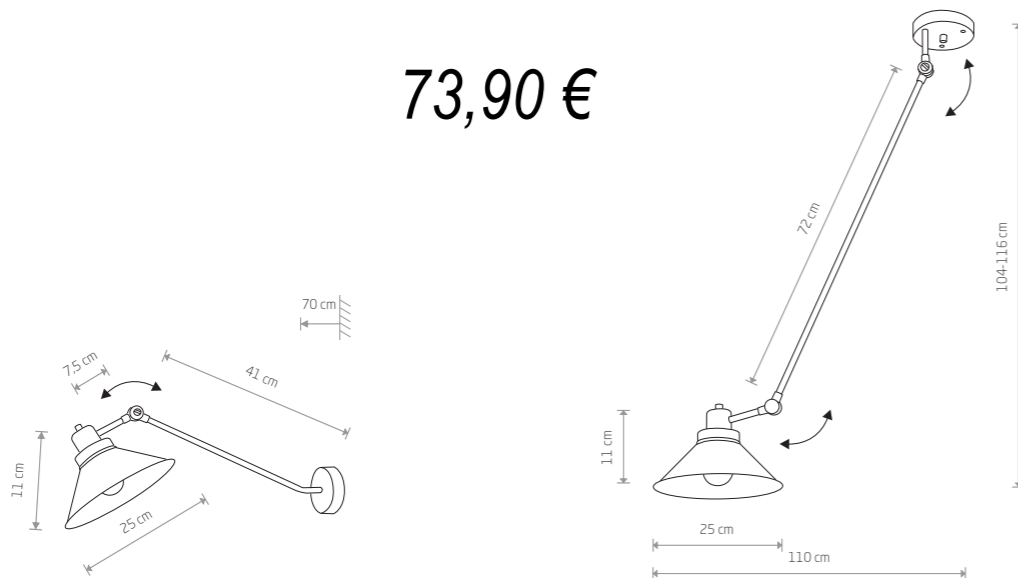

TECHNO
painted steel

- 9145
- 🔌 1xE27, max 60W

TECHNO
painted steel

- 9144
- 🔌 1xE27, max 60W