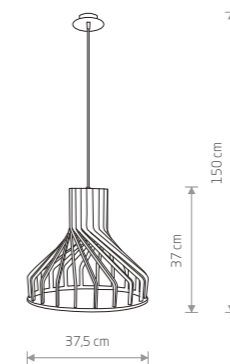

BIO
plywood
6333
1xGU10, max 35W
plywood
9847
1xE27, max 40W