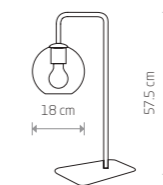

MONACO

glass, painted steel

■ 9308

● 1xE27, max 60W