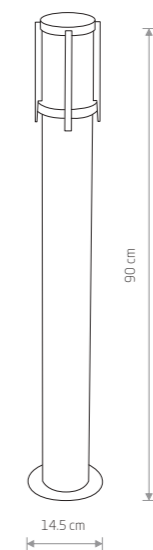

SIROCCO

■ aluminum, glass

■ 3396

● 1xE27, max 60W

IP44