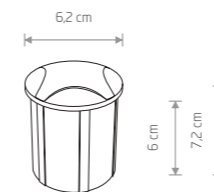

PAT LED
aluminum, plastic PC

8162

cut out ø 56 mm

IP65