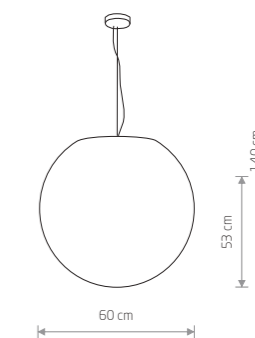

CUMULUS L

plastic PE

9607

1xE27, max 60W

IP65