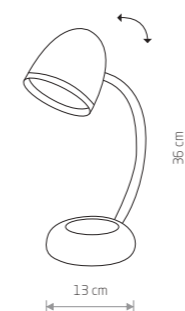

POCATELLO

painted steel, flexible stem, chrome plated steel

5794 5795 5796
5797 5798 5828

1xE27, max 18W

WHITE SILVER GREEN BLUE PINK BLACK CHROME