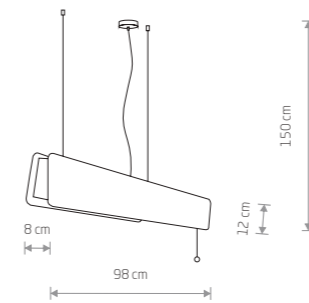

OSLO LED 7522

155,00 €

OSLO 30
wood, painted steel

9700
1xE14, max 40W

OSLO LED 60
wood, painted steel

7521 7517
1xLED TUBE T8, max 11W, included

OSLO LED 90
wood, painted steel

7518
1xLED TUBE T8, max 16W, included