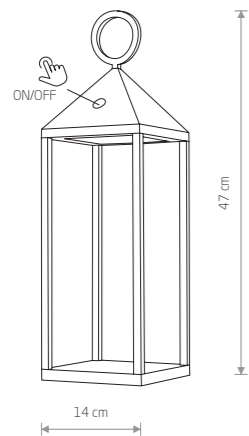

PICNIC LED

Painted aluminum, plastic PC

8178 8177

Položka č.	Výkon	Farba svetla	Svetelný tok	Uhol vyžarovania	Colour Rendering Index (CRI)	Vstup	Typ ochrany	Stupeň ochrany	Životnosť
8177	2,2W LED	3000K	155 lm	46°	≥84	~220-230 V, 50/60 Hz	☐	IP54	30000h
8178	2,2W LED	3000K	155 lm	46°	≥84	~220-230 V, 50/60 Hz	☐	IP54	30000h

BIELA GRAFITOVÁ