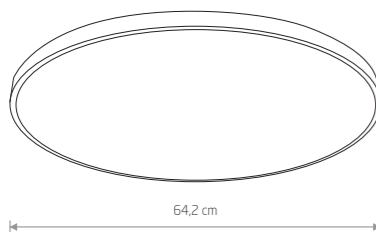

133,00 €

AGNES ROUND LED

painted steel, plastic PMMA

- 8207 3000K ■ 8204 3000K
- 8186 4000K ■ 8183 4000K

AGNES ROUND LED

painted steel, plastic PMMA

- 8208 3000K ■ 8205 3000K
- 8187 4000K ■ 8184 4000K

AGNES ROUND LED

painted steel, plastic PMMA

- 8210 3000K ■ 8206 3000K
- 8188 4000K ■ 8185 4000K