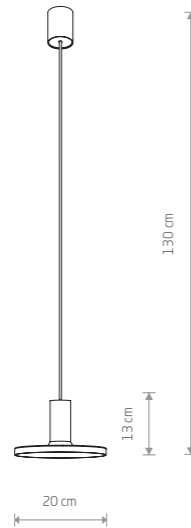

HERMANOS

painting steel, solid brass

8038 8100

1xGU10, max 10W only LED