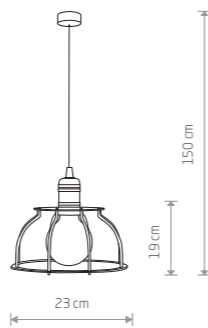

WORKSHOP B 6336

35,90 €

WORKSHOP C 6335

34,90 €

WORKSHOP B

painting steel, copper-clad steel

6336

1xE27, max 60W