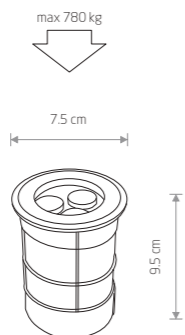

cut out ø 56 mm

IP65

24,90 €

CIRCLET LED
aluminum, plastic PC

8163

cut out ø 57 mm

IP65

48,90 €