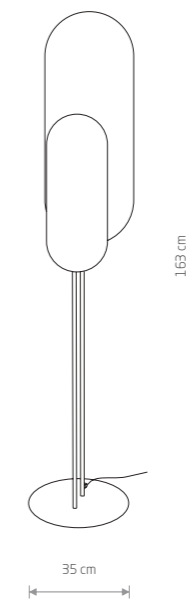

WHEEL LUX
plywood, plywood, steel

7646

2xGX53, max 8W