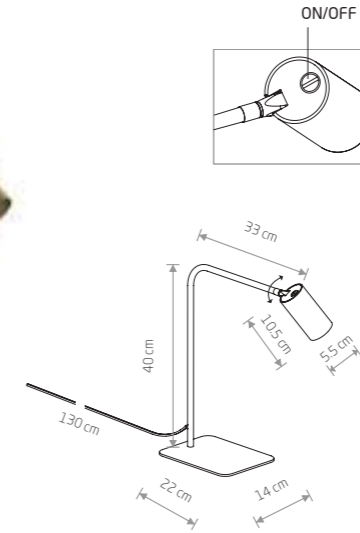

solid brass, painted steel, plastic ABS

7712

2x GU10, max 10W only LED

69,90 €

MONO 7710

93,90 €

MONO 7711

MONO