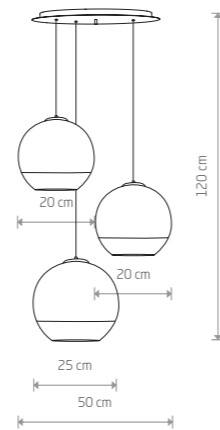

GLOBE PLUS
metallized glass, painted steel

- 7607
- ⦿ 3xE27, max 60W

■ CHROME ■ BLACK P013 RAL 9005