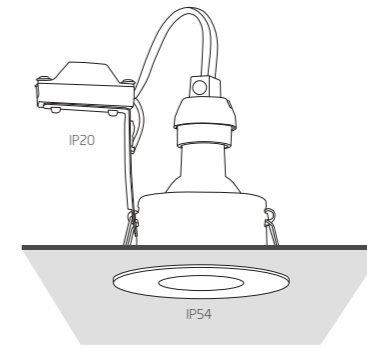

JULIET
steel

- 7663 7664
- 1xGU10, max 15W
- IP54/20
- cut out 56 mm

8,90 €