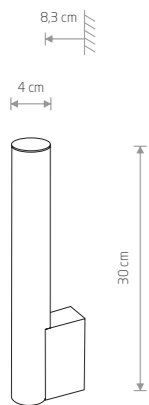

79,90 €

BRAZOS

glass, painted steel

8056

3xG9, max 25W
IP44

81,90 €

ICE TUBE LED S
plastic PC, chrome plated steel

8121