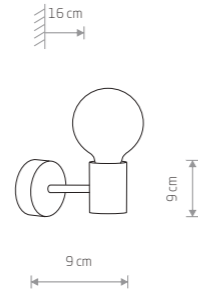

23,90 €

RADIUS
painted steel

■ 7930

🔌 1xE27, max 60W

26,90 €

RADIUS
painted steel

■ 7762

🔌 1xE27, max 60W

25,90 €

RADIUS
painted steel

■ 7928

🔌 1xE27, max 60W

RADIUS 7932

123,00 €

RADIUS
painted steel

■ 7931

🔌 4xE27, max 60W

RADIUS
painted steel

■ 7932

🔌 6xE27, max 60W