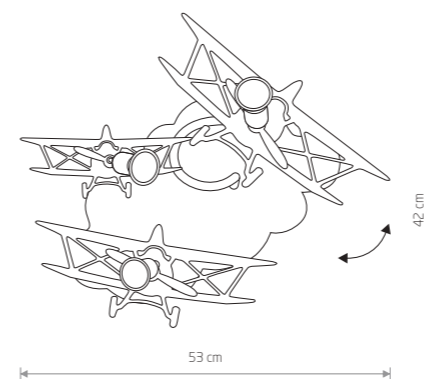

87,90 €

PUZZLE

plywood, plastic PA, painted steel

6384 9728

4xGU10, max 15W

95,90 €

38,90 €

71,90 €