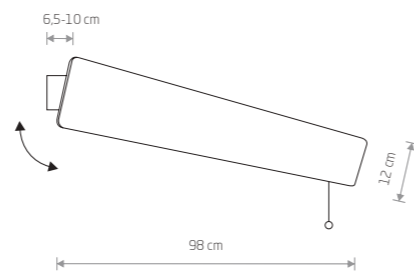

OSLO LED 7522

155,00 €

OSLO 30
wood, painted steel

9700
1xE14, max 40W

OSLO LED 60
wood, painted steel

7521 7517
1xLED TUBE T8, max 11W, included

OSLO LED 90
wood, painted steel

7518
1xLED TUBE T8, max 16W, included