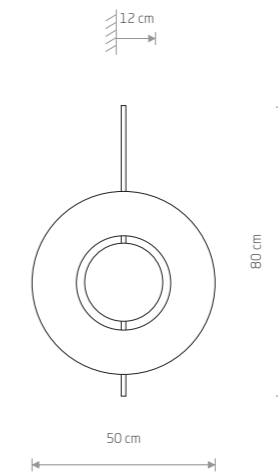

SUNSET A
plywood, painted steel

7653

2xGX53, max 8W

DARK WOOD BLACK P013 RAL 9005