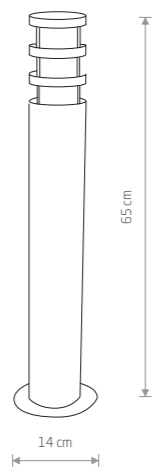

NORIN

■ painted aluminum, glass

■ 4446

● 1xE27, max 20W

IP44

79,90 €

OIR

■ painted aluminum, plastic PC

■ 9158

● 1xE27, max 40W

IP44

69,90 €

HORN

■ painted aluminum, glass

■ 4906

● 1xE27, max 20W

IP44

81,90 €

SIROCCO

■ aluminum, glass

■ 3396

● 1xE27, max 60W

IP44

97,90 €