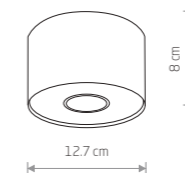

POINT PLEXI M
painted steel, plastic PMMA

6525 6527 6526

1xGU10, max 10W only LED

POINT PLEXI L
painted steel, plastic PMMA

6528 6530

1xE27, max 20W

POINT S
painted steel

6000

1xGU10, max 35W

POINT M
painted steel

6001

1xGU10, max 35W

23,90 €

23,90 €

24,90 €

POINT M 6007

POINT S
painted steel

6006

1xGU10, max 35W

POINT M
painted steel

6007

1xGU10, max 35W

21,90 €

BIT S
painted steel

9482 9486

1xGU10 ES111, max 75W

BIT M
painted steel

9481 9485

1xGU10 ES111, max 75W