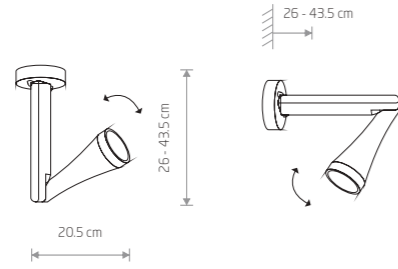

33,90 €

OTTAWA

■ painted aluminum, glass

■ 9562

● 1xGU10, max 35W

IP44

SOUL

■ painted aluminum, glass

■ 9555

● 1xGU10, max 35W

IP44

25,90 €