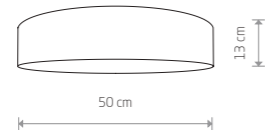

133,00 €

TURDA 8955

TURDA 8802

179,00 €

TURDA
fabric, plastic, painted steel

8945
3x E27, max 25W only LED

TURDA
fabric, plastic, painted steel

8952
3x E27, max 25W only LED