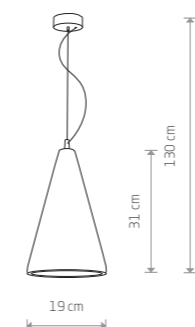

VOLCANO L
concrete, painted steel, chrome

6852
1xE27, max 60W