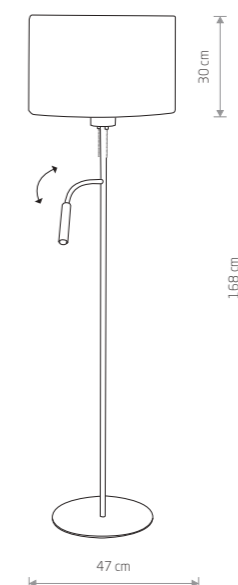

fabric, painted steel, flexible stem

■ 9073 ■ 9071

● ● 1xE27 max 60W, 1xG9 max 20W only LED

HOTEL PLUS 9072

159,00 €

**HOTEL PLUS**

fabric, painted steel, flexible stem

■ 9074 ■ 9072