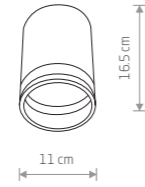

36,90 €

ROCK

■ painted aluminum, plastic PC

■ 3406

● 1xE27, max 60W

IP44

35,90 €