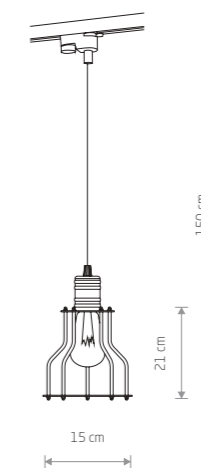

33,90 €

PROFILE EYE SUPER C

painted steel, plastic PC

9245 9244

1xGU10, max 35W

30,90 €

35,90 €

PROFILE EYE SUPER A

painted steel, plastic PC

9324 9325

1xGU10, max 35W

34,90 €

33,90 €

PROFILE EYE FLEX

painted steel, flexible stem, plastic

9332

1xGU10, max 10W only LED

38,90 €