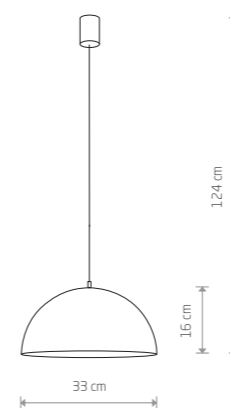

HEMISPHERE HIT S
painted steel

6777

1xE27, max 60W