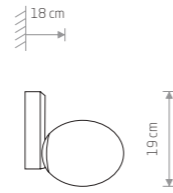

ICE EGG A

■ painted steel, glass

■ 8124

● 1xG9, max 25W
IP44

81,90 €