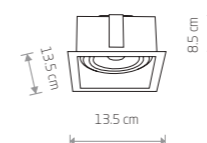

MOD
painted steel

9417 9413

1xGU10 ES111, max 75W

cut out 120x120 mm