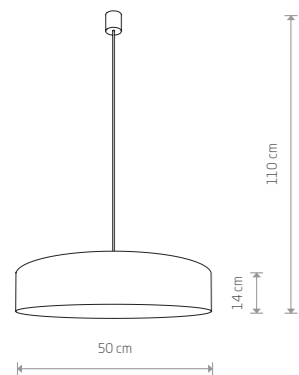

TURDA
fabric, plastic, painted steel

8946

3xE27, max 25W only LED