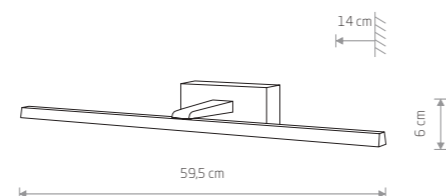

VAN GOGH LED M

painting aluminum, plastic PC

9347 9350 9352