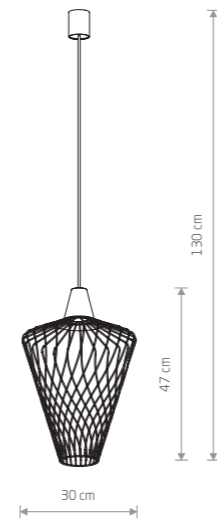

brass-plated steel, painted steel

WAVE L
painted steel

- 8856
- 1xE27, max 60W
- 8857
- 1xE27, max 60W

brass-plated steel, painted steel

53,90 €

WAVE L 8856

ABI M
painted steel, fabric

ABI S
painted steel, fabric