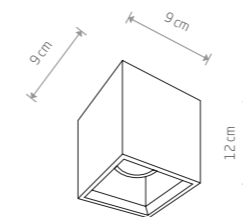

BOLD S

concrete

■ 9388
● 1xGU10, max 35W