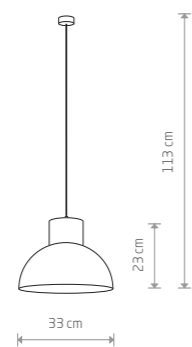

6368

1xE27, max 60W

HEMISPHERE RUST L 6368

53,90 €

WORKS
painted steel

6612 6613 6510

1xE27, max 60W

HEMISPHERE HIT S 6777