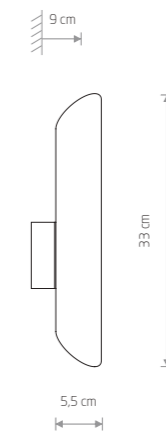

■ solid brass, painted steel

- 8074

■ 2xGU10, max 10W only LED

31,90 €

31,90 €

48,90 €

EYE WALL CUT

■ painted steel