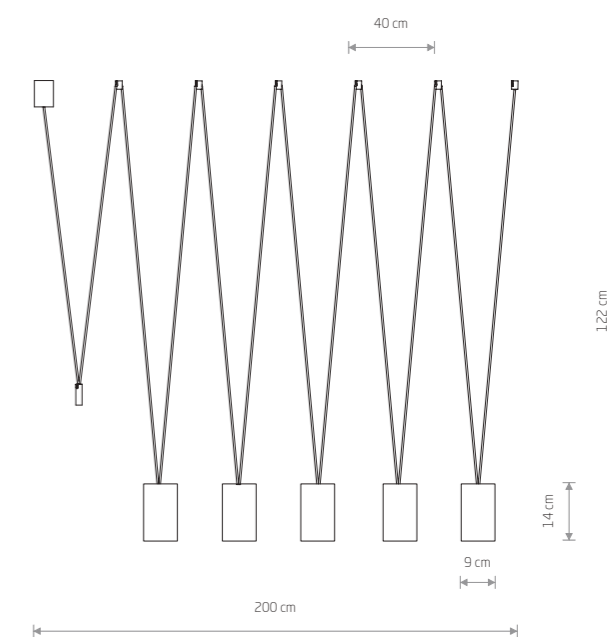

MORE TONE

painted steel, plastic ABS

7821 7817

5xGU10, max 10W only LED