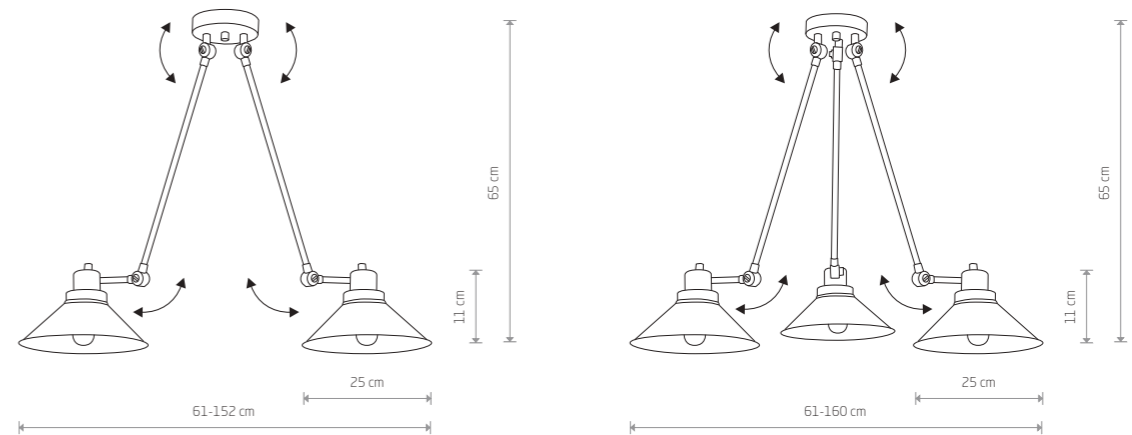

TECHNO
painted steel

- 9145
- 🔌 1xE27, max 60W

TECHNO
painted steel

- 9144
- 🔌 1xE27, max 60W

TECHNO 9142

169,00 €

TECHNO
painted steel

- 9143
- 🔌 2xE27, max 60W