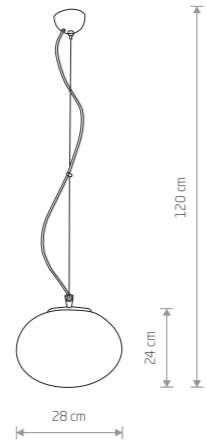

NUAGE M

glass, chrome plated steel

7025

1xE27, max 60W