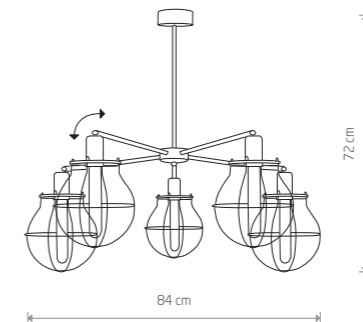

MANUFACTURE
painted steel, copper-clad steel

9742
1xE27, max 60W

MANUFACTURE
painted steel, copper-clad steel

9741
1xE27, max 60W

MANUFACTURE
painted steel, copper-clad steel

9740
3xE27, max 60W

33,90 €

MANUFACTURE 9742