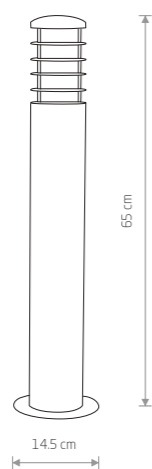

NORIN

■ painted aluminum, glass

■ 4446

● 1xE27, max 20W

IP44

79,90 €

OIR

■ painted aluminum, plastic PC

■ 9158

● 1xE27, max 40W

IP44

69,90 €

HORN

■ painted aluminum, glass

■ 4906

● 1xE27, max 20W

IP44

81,90 €

SIROCCO

■ aluminum, glass

■ 3396

● 1xE27, max 60W

IP44

97,90 €