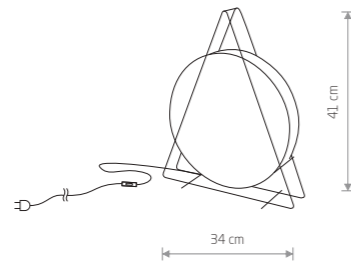

8427 8428

2xG9, max 20W

105,00 €

WHEEL LUX
plywood, painted steel

8430

1xG9, max 20W

103,00 €

WHEEL
plywood, painted steel