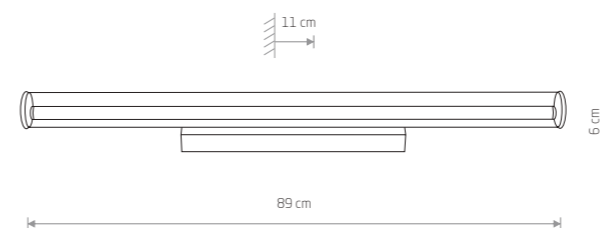

WING LED 7543

47,90 €

81,90 €

ION LED M

glass, chrome plated steel

8171

95,90 €

ION LED L