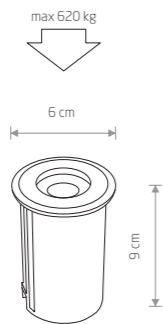

32,90 €

PICCO LED M
aluminum

9105

cut out ø 55 mm

IP67