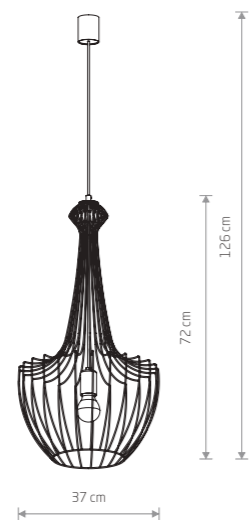

LUKSOR S
painted steel

- 8851
- 1xE27, max 60W
- 8853
- 1xE27, max 60W

brass-plated steel, painted steel