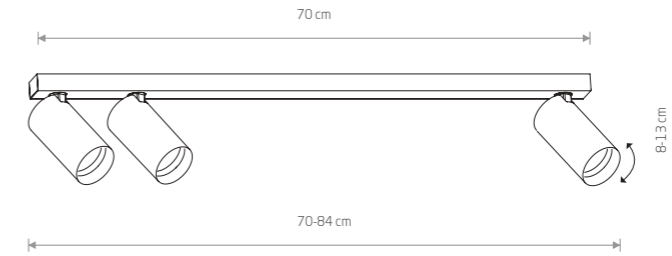

MONO

painting steel, plastic ABS

7811 7842

7775 7767

3xGU10, max 10W only LED

solid brass, painting steel, plastic ABS

7783

3xGU10, max 10W only LED