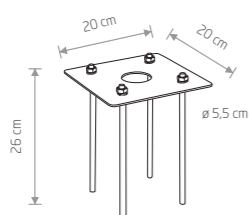

PATHWAY FOUNDATION KIT

steel

8795