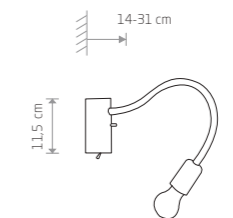

FLEX
flexible stem, painted steel

- 9772 9766
- 5xE27, max 60W

117,00 €

FLEX 9273

FLEX
flexible stem, painted steel

- 9765
- 6xE27, max 60W

FLEX
flexible stem, painted steel

- 9774 9768
- 1xE27, max 60W