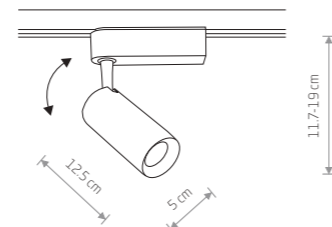

PROFILE IRIS LED 12W

painting aluminum, plastic PC

- 9000 3000K   9001 3000K
- 9002 4000K   9003 4000K