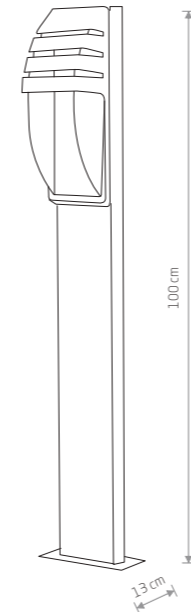

30,90 €

MEKONG

■ painted aluminum, glass

■ 4418

⚡ 1xE27, max 18W

IP42

MISTRAL

■ painted aluminum, plastic PC

■ 4390

⚡ 1xE27, max 23W

IP44

63,90 €

48,90 €

38,90 €

MEKONG

■ painted aluminum, glass

■ 4420

⚡ 2xE27, max 18W

IP42

MISTRAL

■ painted aluminum, plastic PC

■ 3393

⚡ 1xE27, max 23W

IP44

95,90 €

MEKONG

■ painted aluminum, glass

■ 4698

⚡ 1xE27, max 18W

IP42

MISTRAL

■ painted aluminum, plastic PC

■ 3394

⚡ 1xE27, max 23W

IP44

137,00 €