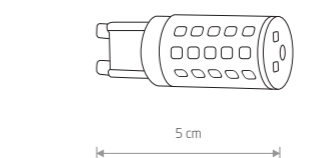

BULB LED G9, 4W

plastic PC

7503 3000K 7504 4000K