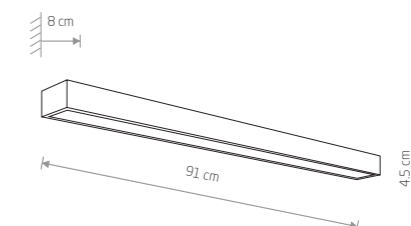

ČIERNA BIELA CHRÓMOVÁ

VAN GOGH LED M 9347

93,90 €

PICASSO LED

chrome plated aluminum, plastic PC

8131

143,90 €

195,00 €