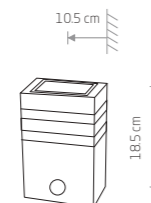

RIO

■ painted aluminum, plastic PC

■ 4423

● 1xE27, max 40W

IP54