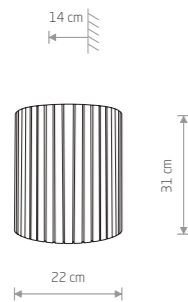

BOSTON
chrome plated steel, glass

- 8153
- 1xE14, max 40W

329,00 €

BOSTON
chrome plated steel, glass

- 8152
- 4xE14, max 40W

319,00 €

HAMPTON
chrome plated steel, glass

- 8154
- 6xE14, max 40W