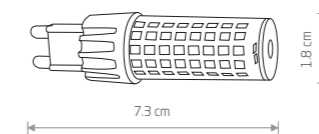

BULB LED G9, 7W

ceramic housing, plastic PC

9197 3000K