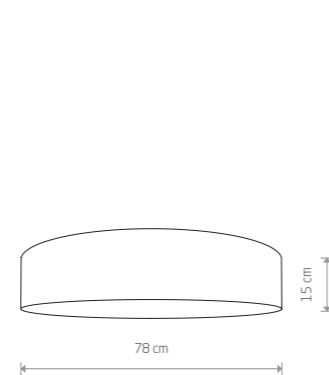

TURDA
fabric, plastic, painted steel

8947

3xE27, max 25W only LED

TURDA
fabric, plastic, painted steel

8953

3xE27, max 25W only LED

TURDA
fabric, plastic, painted steel

8960