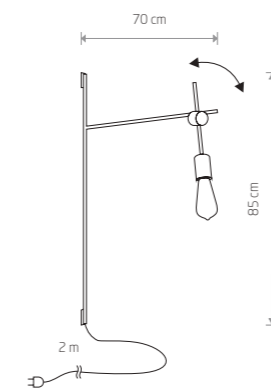

AXIS
painted steel

9294

1xE27, max 60W