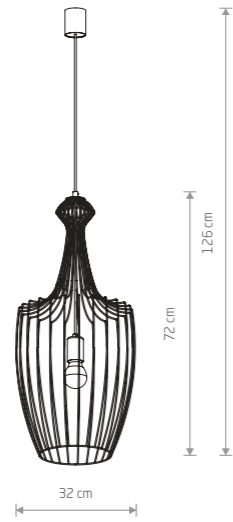

CANOE

composite, painted steel, steel

7926 7927

5xE27, max 40W

CANOE 7926

LUKSOR L 8850

87,90 €

53,90 €