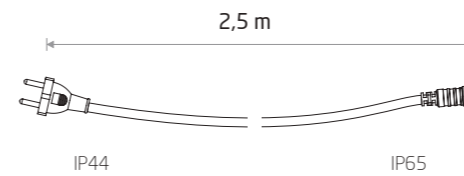

WHITE

BLACK

FASTOON LIGHTS 6 M 7873

61,90 €

MAX 2000W MAX 80m CONNECTABLE

POWER CORD FOR
FESTOON LIGHTS

rubber cable

■ 7871 16,90 €