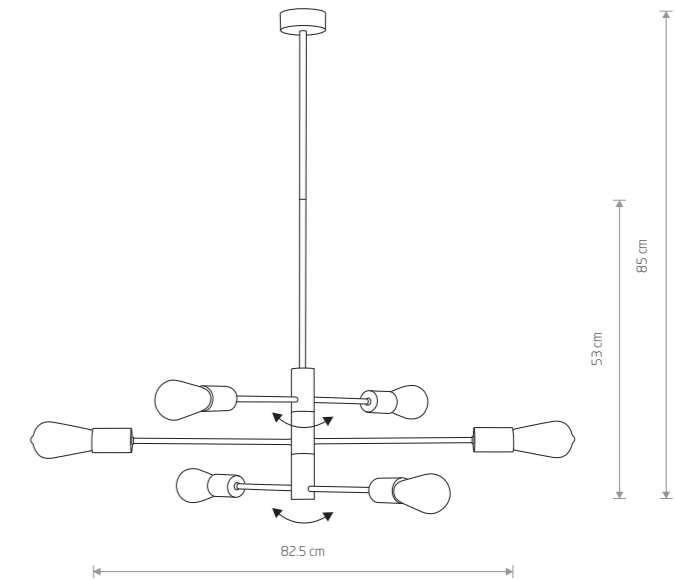

4xE27, max 60W

ROTOR
painted steel

7933

2xE27, max 60W

ROTOR
painted steel

7935

4xE27, max 60W

ROTOR
painted steel