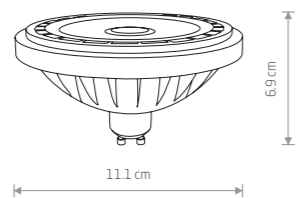

REFLECTOR COB LED,
GU10, ES111, 15W

plastic

9831 4000K