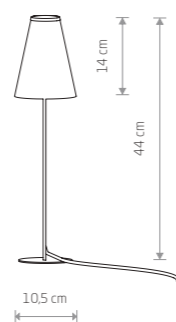

TRIFLE
fabric, painted aluminum

- 7758 7760 7761 8076
- 8077 8078 8080 8075

1xG9, max 10W only LED