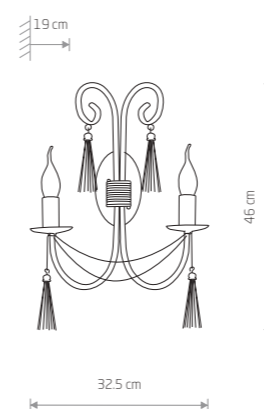

TWIST

painted steel

4981 2763

2xE14, max 60W