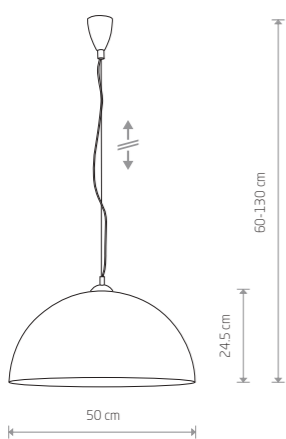

HEMISPHERE S
painted steel, plastic

- 4838
- 4840
- 4893

1xE27, max 60W

HEMISPHERE S 4893

40,90 €

HEMISPHERE S
painted steel, plastic

- 4841

1xE27, max 60W