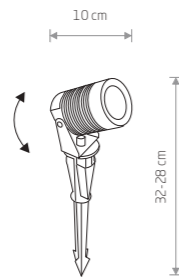

SPIKE LED M
painted aluminum, glass, plastic

■ 9100