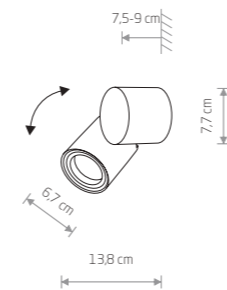

TUBINGS S

■ painted aluminum, glass

■ 8160

⚡ 1xGU10, max 35W

IP54