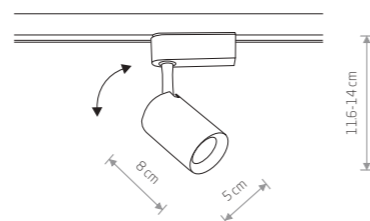

Can be used in the bathroom

WHITE

Profile
lišťový systém

40,90 €

PROFILE IRIS LED 12W 9000

PROFILE IRIS LED 7W 8996

24,90 €

PROFILE IRIS LED 7W