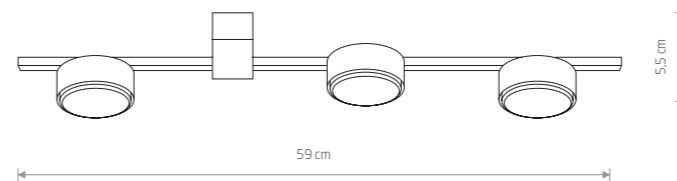

PILLS

painting aluminum, painted steel

8268 8263

3xGX53, max 8W