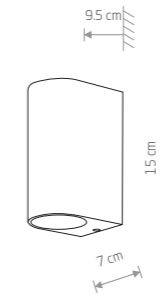

ARRIS

■ steel, glass

■ 9515

☛ 2xGU10, max 10W

IP54