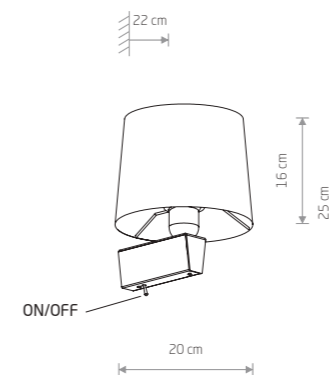

CHILLIN

fabric, painted steel

- 8201 8200 8197

1xE27, max 40W

fabric, brushed stainless steel

- 8211

1xE27, max 40W

velvet, painted steel

- 8198

1xE27, max 40W