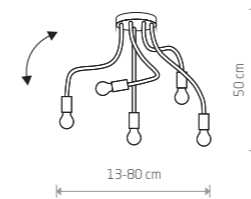

FLEX
flexible stem, painted steel

- 9772 9766
- 5xE27, max 60W

117,00 €

FLEX 9273

FLEX
flexible stem, painted steel

- 9765
- 6xE27, max 60W

FLEX
flexible stem, painted steel

- 9774 9768
- 1xE27, max 60W