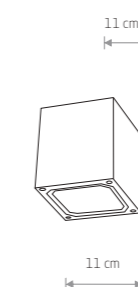

63,90 €

Položka	Výkon	Farbasvetla	Svetelný tok	Uhol vyžar.	Colour Rendering Index (CRI)	Vstup	Typ ochrany	Síla	Stupeň protection	Životnosť
8140	2x5W LED	3000K	800 lm	180°	≥80	~220-230 V, 50/60 Hz	⊕	>0,5	IP54	10000h
8141	2x5W LED	3000K	750 lm	180°	≥80	~220-230 V, 50/60 Hz	⊕	>0,5	IP54	10000h
8142	2x5W LED	3000K	700 lm	180°	≥80	~220-230 V, 50/60 Hz	⊕	>0,5	IP54	10000h
8143	2x5W LED	3000K	800 lm	180°	≥80	~220-230 V, 50/60 Hz	⊕	>0,5	IP54	10000h
8181	2x5W LED	3000K	750 lm	180°	≥80	~220-230 V, 50/60 Hz	⊕	>0,5	IP54	10000h
8182	2x5W LED	3000K	700 lm	180°	≥80	~220-230 V, 50/60 Hz	⊕	>0,5	IP54	10000h

Položka č.	Výkon	Teplota/farba	Svetelný tok	Uhol vyžarovania	Colour Rendering Index (CRI)	Vstup	Typ ochrany	Síla	Stupeň ochrany	Životnosť
9510	6W LED	3000K	400 lm	97°	≥80	~220-230 V, 50/60 Hz	⊕	>0,55	IP54	10000h