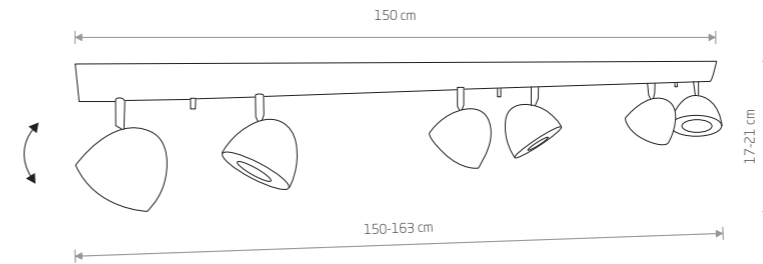

VESPA 8838

37,90 €

IRIS LED 9592

85,90 €

CROSS
painted steel, chrome

9604 9600

5xGU10 ES111, max 75W

VESPA
painted steel, chrome