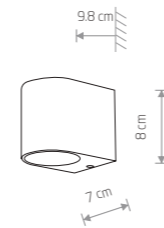

ASSOS

■ painted aluminum, glass

■ 9124

☛ 2xGU10, max 10W

IP54

30,90 €

ARRIS

■ steel, glass

■ 9516

☛ 1xGU10, max 10W

IP54