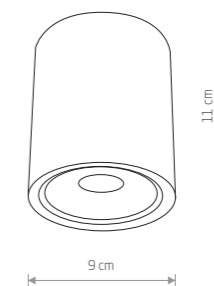

■ 9112 ■ 9113

■ 9108 ■ 9107

■ 9111 ■ 9110

Item No.	Power	Colour temp.	Luminous flux	Beam angle	Colour Rendering Index (CRI)	Input	Safety type	Power factor	Ingress protection	Lifetime
9112	2x2W LED	3000K	40 lm	10°	≥ 80	~220-230 V, 50/60 Hz	⊕	>0,55	IP54	10000h
9113	2x2W LED	3000K	59 lm	10°	≥ 80	~220-230 V, 50/60 Hz	⊕	>0,55	IP54	10000h
9107	7W LED	3000K	530 lm	68°	≥ 80	~220-230 V, 50/60 Hz	⊕	>0,55	IP54	10000h
9108	6W LED	3000K	460 lm	68°	≥ 80	~220-230 V, 50/60 Hz	⊕	>0,55	IP54	10000h
9110	3W LED	3000K	220 lm	52°	≥ 80	~220-230 V, 50/60 Hz	⊕	>0,55	IP54	10000h
9111	3W LED	3000K	220 lm	52°	≥ 80	~220-230 V, 50/60 Hz	⊕	>0,55	IP54	10000h