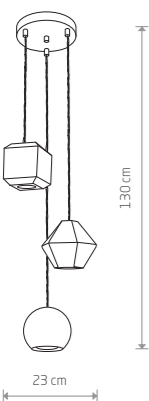

GEOMETRIC
concrete, painted steel

9695
3xGU10, max 35W