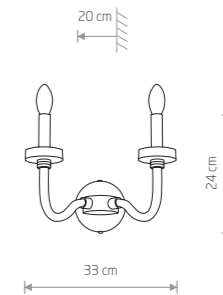

HAMPTON
chrome plated steel, glass

- 8155
- 2xE14, max 40W