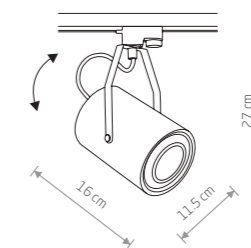

PROFILE BIT PLUS
painted steel, plastic PC

- 9020   9018
- 1xGU10 ES111, max 75W