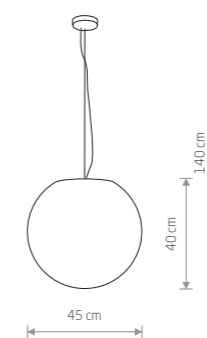

CUMULUS M

plastic PE, painted steel

9715

1xE27, max 60W

IP65