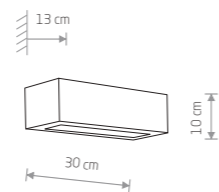

GIPSY S

gypsum, glass

2206

1xE27, max 60W