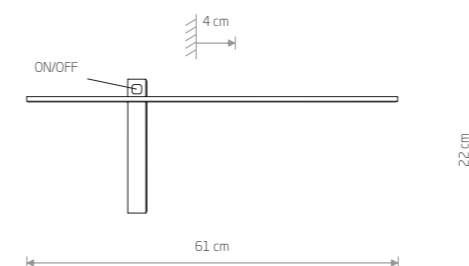

117,00 €

IMPULSE LED M
painted aluminum, plastic PC

■ 8116

107,00 €

IMPULSE LED S 8115

129,00 €

IMPULSE LED L
painted aluminum, plastic PC

■ 8117