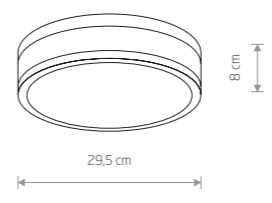

BASSA LED
chrome plated steel, glass

- 9500
- ☐ ☐

MALAKKA LED
chrome plated steel, glass

- 9501
- ☐ ☐

Item No.	Power	Colour temp.	Luminous flux	Beam angle	Colour Rendering Index (CRI)	Input	Safety type	Power factor	Ingress protection	Lifetime
9500	18W LED	4000K	750 lm	120°	≥ 80	~220-230 V, 50/60 Hz	⊕	>0,5	IP44	20000h
9501	18W LED	4000K	940 lm	120°	≥ 80	~220-230 V, 50/60 Hz	⊕	>0,5	IP44	20000h

■ WHITE ■ CHROME