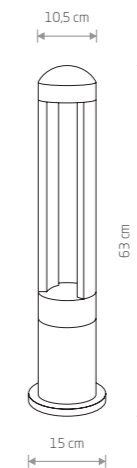

■ 4448

153,00 €

POLE LED
painted aluminum, plastic PC

■ 9185

TEPIC LED
painted aluminum

■ 9508

91,90 €

87,90 €