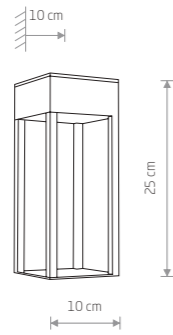

STRUCTURE LED

painting aluminum, plastic PC

■ 8146

67,90 €

STRUCTURE LED

painting aluminum, plastic PC

■ 8145

73,90 €

Item No.	Power	Colour temp.	Luminous flux	Beam angle	Colour Rendering Index (CRI)	Input	Safety type	Power factor	Ingress protection	Lifetime
8145	13W LED	3000K	820 lm	120°	≥80	~220-230 V, 50/60 Hz	⊕	>0,9	IP54	20000h
8146	13W LED	3000K	820 lm	120°	≥80	~220-230 V, 50/60 Hz	⊕	>0,9	IP54	20000h

■ BLACK