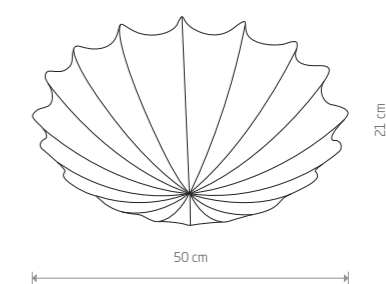

FORM M
fabric, painted steel

- 9673
- 2xE27, max 25W only LED