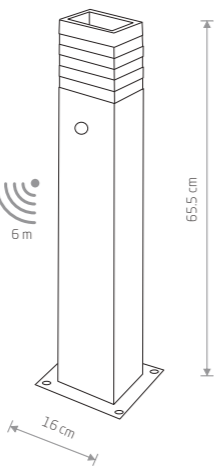

RIO SENSOR

■ painted aluminum, plastic PC

■ 7017

● 1xE27, max 40W

IP54

73,90 €

RIO SENSOR

■ painted aluminum, plastic PC

■ 9097

● 1xE27, max 40W

IP54