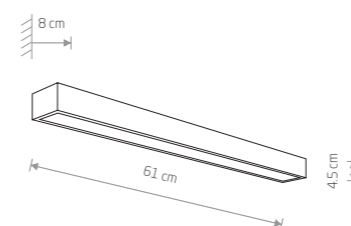

ČIERNA BIELA CHRÓMOVÁ

VAN GOGH LED M 9347

93,90 €

PICASSO LED

chrome plated aluminum, plastic PC

8131

143,90 €

195,00 €