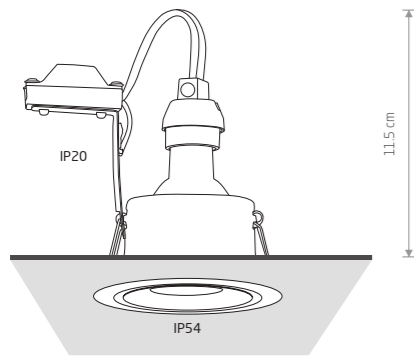

FOXTROT
painted aluminum, glass

- 8373 8374
- 1xGU10, max 15W
- IP54/20
- cut out ø 85 mm