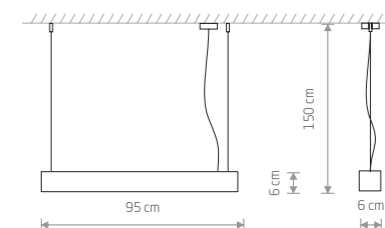

SOFT LED 90X6

painting aluminum, plastic PMMA

7547 7535

1xLED TUBE T8, max 16W, included