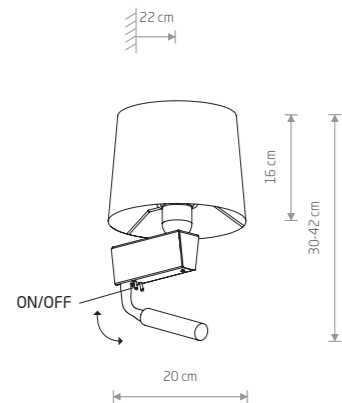

49,90 €

CHILLIN

fabric, painted steel, flexible stem

- 8216 8215

1xE27 max 40W, 1xG9 max 10W only LED

fabric, painted steel, solid brass, flexible stem

- 8213

1xE27 max 40W, 1xG9 max 10W only LED