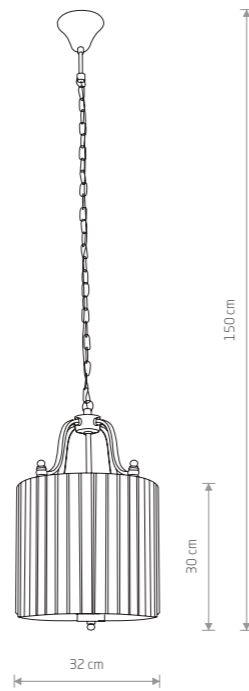

BOSTON
chrome plated steel, glass

- 8153
- 1xE14, max 40W

329,00 €

BOSTON
chrome plated steel, glass

- 8152
- 4xE14, max 40W

319,00 €

HAMPTON
chrome plated steel, glass

- 8154
- 6xE14, max 40W