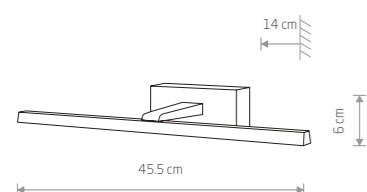

VAN GOGH LED L 9174

VAN GOGH LED S

painting aluminum, plastic PC

9346 9348 9351