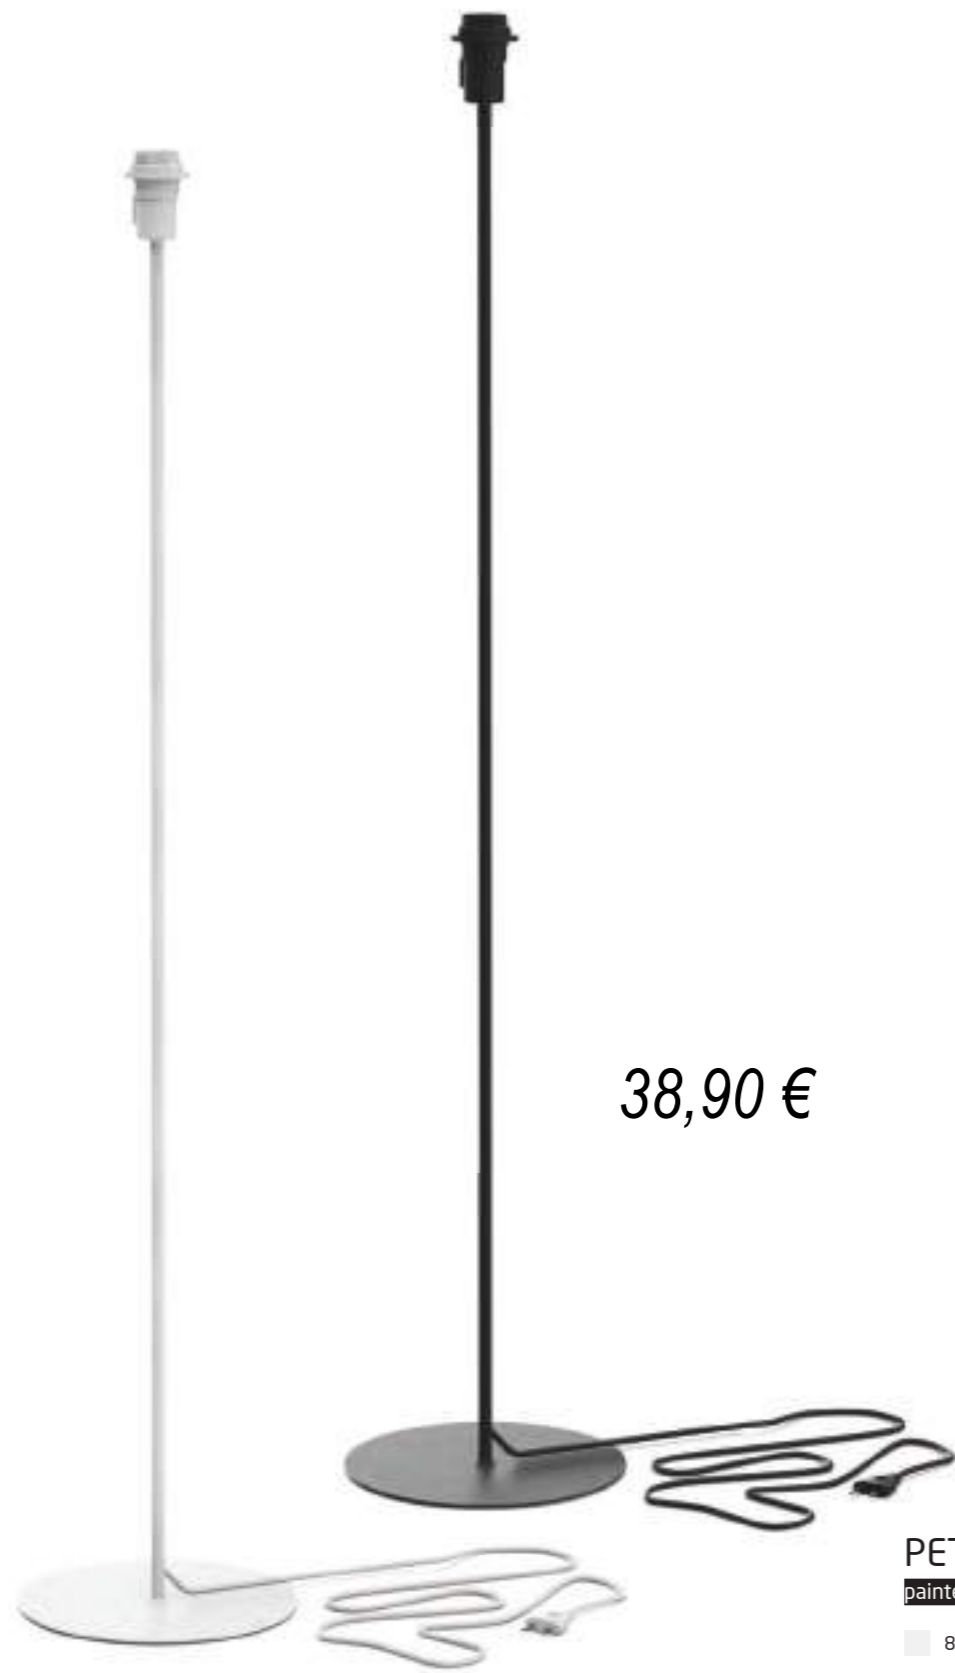

38,90 €

PETIT
 painted aluminum, painted steel

- 8345 8346
- 1xE27, max 40W

PETIT A
 fabric, painted steel

- 8333 8337 8343 8332
- velvet, painted steel
- 8340 8344 8334

PETIT B
 fabric, painted steel

- 8338 8336 8342