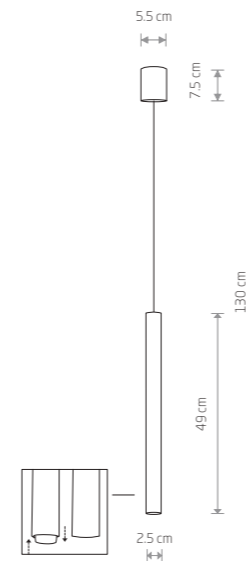

8918 8920

7xG9, max 10W only LED

solid brass, painted steel

8921

7xG9, max 10W only LED

LASER 750 8433

LASER 490

painte steel