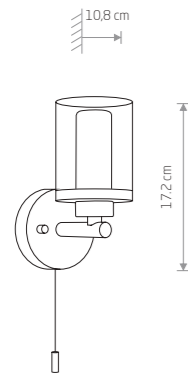

28,90 €

65,90 €

143,00 €

185,00 €

VISTA

chrome plated steel, glass

8051

1xG9, max 25W only LED