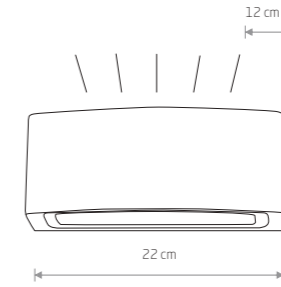

BRICK
painted aluminum, glass

■ 3408
⚡ 1xE27, max 60W
IP65