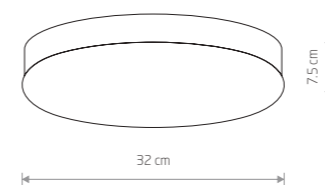

KASAI

glass, chrome plated steel

9490

2xE27, max 40W

glass, brushed stainless steel

9491

2xE27, max 40W

glass, painted steel

7952

2xE27, max 40W

KASAI SENSOR

glass, chrome plated steel

8827

2xE27, max 40W

glass, brushed stainless steel

8828

2xE27, max 40W