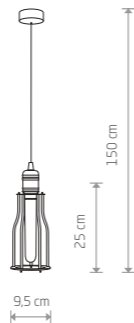

WORKSHOP A

painting steel, copper-clad steel

6337

1xE27, max 60W

35,90 €