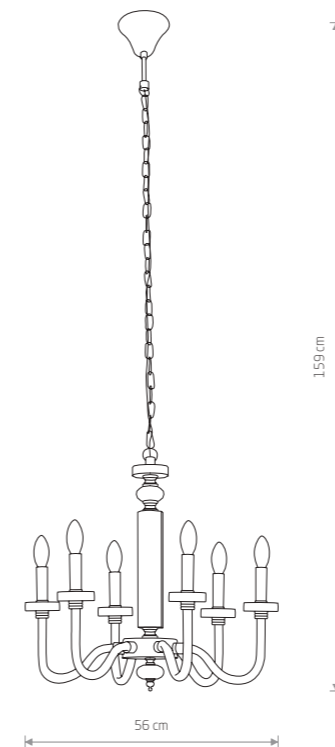

BOSTON
chrome plated steel, glass

- 8153
- 1xE14, max 40W

329,00 €

BOSTON
chrome plated steel, glass

- 8152
- 4xE14, max 40W

319,00 €

HAMPTON
chrome plated steel, glass

- 8154
- 6xE14, max 40W