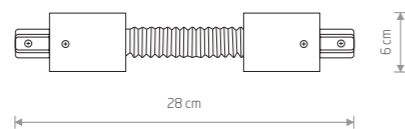

4,90 €

3 PROFILE RECESSED STRAIGHT CONNECTOR

plastic PC, steel, copper

8967 8968

12,90 €

4 PROFILE RECESSED FLEX CONNECTOR

plastic PC, steel, copper

8384 8385