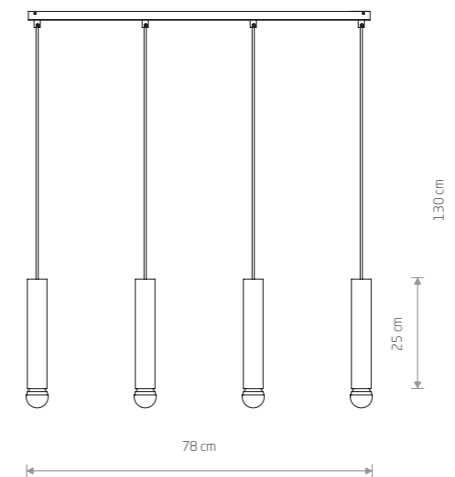

41,90 €

133,00 €

BATON 7853

BATON
painted steel

- 7856
- 3xE27, max 10W only LED
- solid brass, painted steel
- 7855
- 3xE27, max 10W only LED

BATON
painted steel

- 7854
- 4xE27, max 10W only LED
- solid brass, painted steel
- 7853
- 4xE27, max 10W only LED