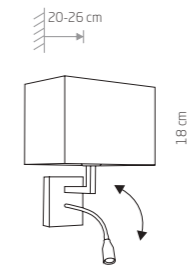

■ 9737
● 3xE27, max 60W

63,90 €

HOTEL 9298

HOTEL

fabric, chrome plated steel

■ 9298

● 1xE27, max 60W

HOTEL LED 9302