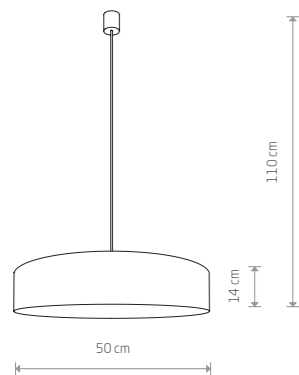

TURDA
fabric, plastic, painted steel

8945
3x E27, max 25W only LED

8952
3x E27, max 25W only LED