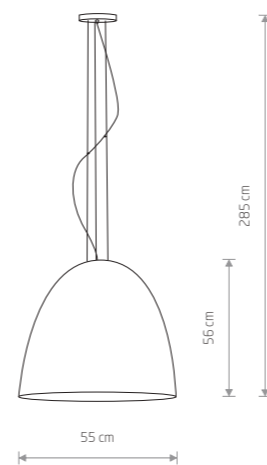

EGG L
composite, painted steel, steel

9024 9023

5xE27, max 40W