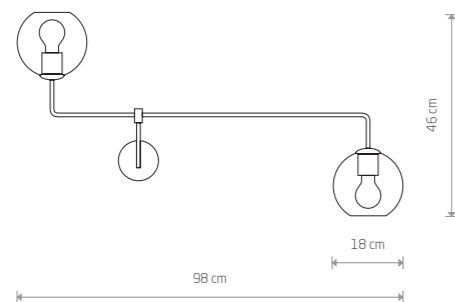

MONACO

glass, braided cable, painted steel

■ 9364

● 1xE27, max 60W

MONACO 9364

79,90 €

MONACO

glass, painted steel