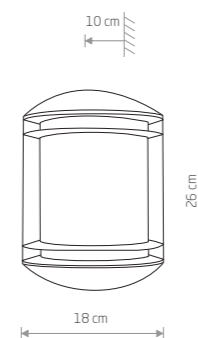

QUARTZ

■ painted aluminum, plastic PC

■ 3411

■ 1xE27, max 60W

IP21

QUARTZ SENSOR 7016

40,90 €