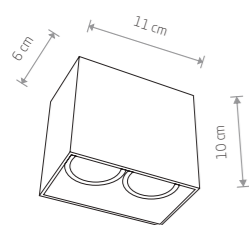

27,90 €

GAP
painted aluminum

9385 9384

2xGU10, max 35W