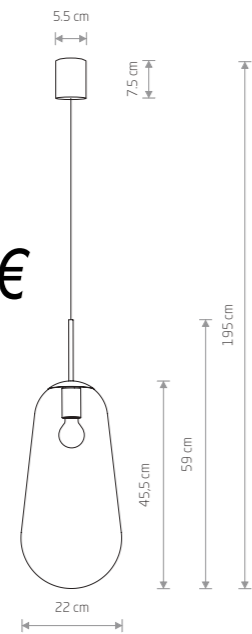

glass, brass-plated steel, painted steel

8672

1xE27, max 40W

glass, painted steel

7798

1xE27, max 40W

117,00 €

PEAR L