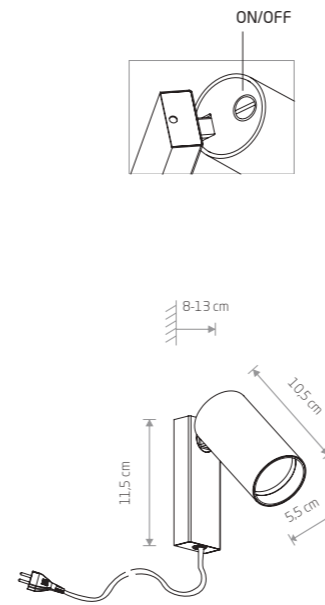

MONO 7786

27,90 €

MONO

painting steel, plastic ABS

- 7787   7786
- 7773   7765

1xGU10, max 10W only LED

solid brass, painting steel, plastic ABS

- 7781

1xGU10, max 10W only LED