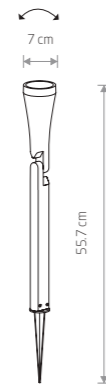

42,90 €

OTTAWA

■ painted aluminum, glass

■ 9561

● 1xGU10, max 35W

IP44