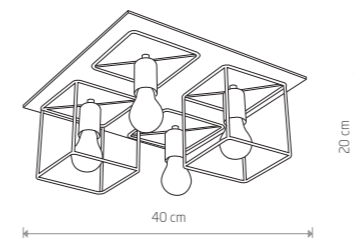

COBA ANTIQUE

plywood, painted steel

■ 9044

● 4xE27, max 60W