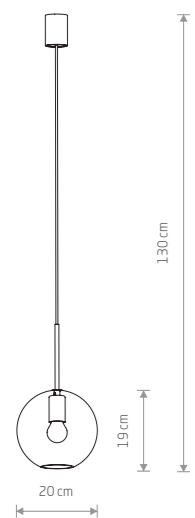

SPHERE S
glass, painted steel

7847

1xG9, max 10W

49,90 €

57,90 €

85,90 €

SPHERE M
glass, painted steel

7848