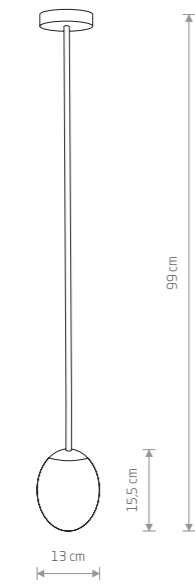

133,00 €

ICE EGG A

■ painted steel, glass

■ 8124

● 1xG9, max 25W
IP44

81,90 €

ICE EGG C

■ painted aluminum, glass

■ 8132

● 1xG9, max 25W
IP44

137,00 €

ICE EGG B

■ painted steel, glass

■ 8125

● 1xG9, max 25W
IP44

83,90 €

ARENA 8273

ICE EGG B 8125