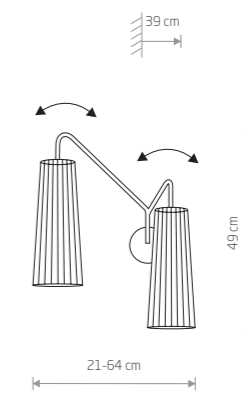

DOVER

plywood, painted steel

9260

2xGU10, max 35W