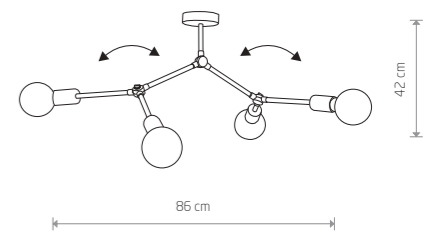

TWIG
painted steel

■ 9140

● 4xE27, max 60W