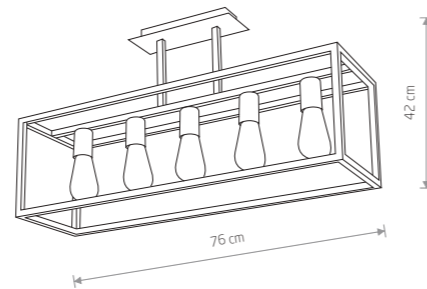

■ 9046

● 1xE27, max 60W

CRATE

■ painted steel

■ 9045

● 1xE27, max 60W

CRATE

■ painted steel