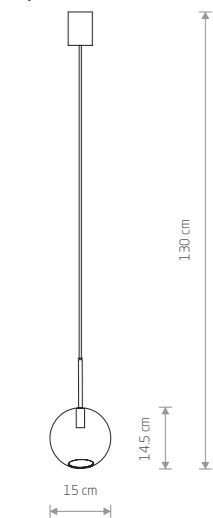

CYLINDER L

- glass, painted steel
- 7864
- 1xGU10, max 10W only LED
- glass, solid brass, painted steel
- 7867
- 1xGU10, max 10W only LED

PRIEHLADNA
 ČIERNÁ013 RAL 9005
 MOSADZNÁ

42,90 €

CYLINDER M 7868

43,90 €