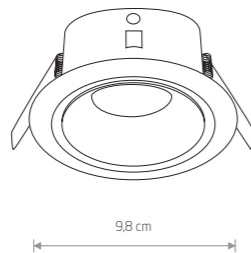

FOXTROT
painted aluminum, glass

- 8373 8374
- 1xGU10, max 15W
- IP54/20
- cut out ø 85 mm