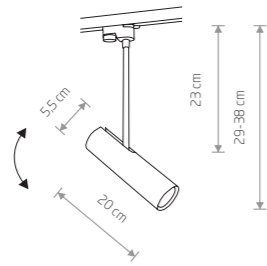

22,90 €

PROFILE EYE SPOT 9322

PROFILE EYE 9338

30,90 €

PROFILE EYE SUPER C 9244

33,90 €

PROFILE EYE SUPER C

painted steel, plastic PC