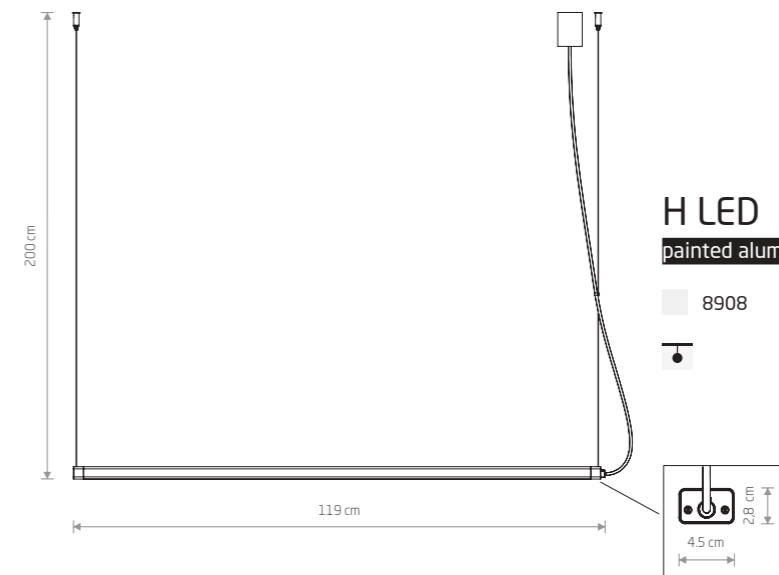

H LED

painting aluminum, plastic PC, painting steel

8908 8910

Item No.	Power	Colour temp.	Luminous flux	Luminaire efficiency	Colour Rendering Index (CRI)	Input	Lifetime
8908 8910	36W LED	3000K	2300 lm	75	≥ 80	~220-230 V, 50/60 Hz	50000h

WHITE P004 RAL 9003 WHITE-BLACK