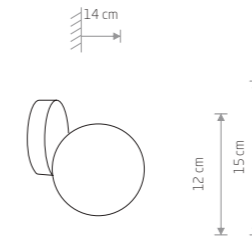

ICE BALL 8126

81,90 €

ICE BALL
brass-plated steel, glass

■ 8126

■ 1xG9, max 25W
IP44