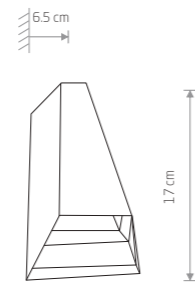

PEAK LED

painting aluminum, glass

■ 4441