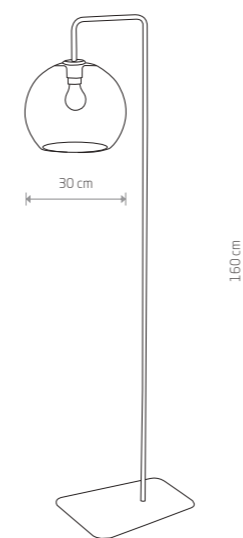

■ 9362

● 2xE27, max 60W

CRANE

glass, painted steel, solid brass

■ 9374

● 1xE27, max 60W

MONACO

painted steel, glass