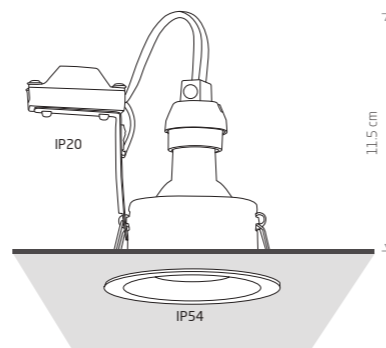

GOLF

painting aluminum, glass

8375 8376

1xGU10, max 15W

IP54/20

cut out ø 68 mm

14,90 €

DELTA

painting aluminum, glass

8368 8370

1xGU10, max 15W

IP54/20

cut out ø 75 mm

14,90 €