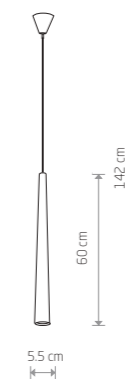

QUEBECK

painting aluminum, painting steel

■ 5403 ■ 5405

● 1xGU10, max 35W