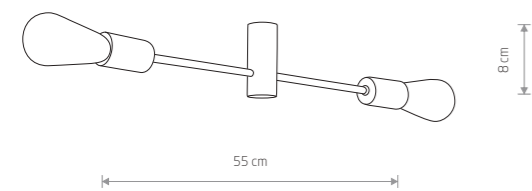

ROTOR
painted steel

7934

2xE27, max 60W