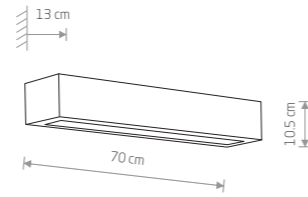

GIPSY L

gypsum, glass

2208

2xE27, max 60W