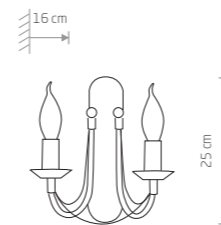

71,90 €

MARGARET 6330

MARGARET
painted steel

6330

5xE14, max 60W

155,00 €

ARES 206

ARES
painted steel