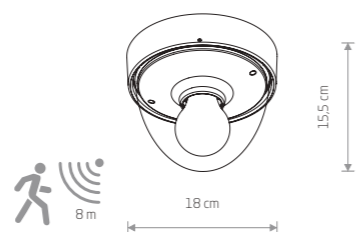

NOOK 7965

NOOK 7972

NOOK 7970

NOOK 7978

NOOK 7976

NOOK 7965

NOOK
plastic ABS, plastic PC

- 7972 ■ 7970 ■ 7965
- 7976 ■ 7978
- ☑ 1xE27, max 10W only LED
- IP44