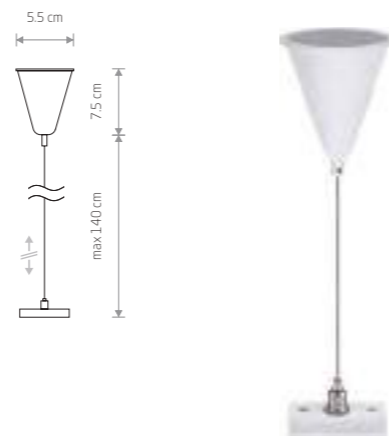

9450 9448

28,90 €

2 PROFILE TRACK 2 M painted aluminum

9451 9452

17,90 €

3 PROFILE POWER SUPPLY KIT painted steel

9237 9238

9,90 €