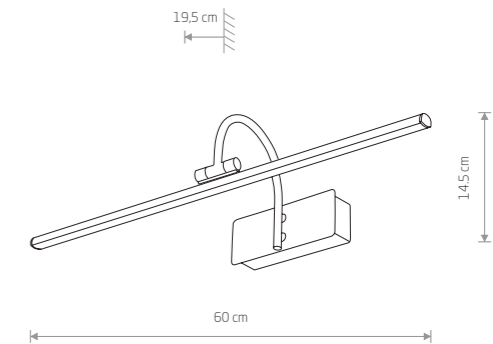

GIOTTO LED S

brass plated steel

8168

GIOTTO LED M

brass plated steel

8170

Item No.	Power	Colour temp.	Luminous flux	Beam angle	Colour Rendering Index (CRI)	Input	Safety type	Power factor	Ingress protection	Lifetime
8166	9W LED	3000K	600 lm	120°	≥80	~220-230 V, 50/60 Hz	⊕	>0,5	IP20	30000h
8167	13W LED	3000K	900 lm	120°	≥80	~220-230 V, 50/60 Hz	⊕	>0,5	IP20	30000h

Item No.	Power	Colour temp.	Luminous flux	Beam angle	Colour Rendering Index (CRI)	Input	Safety type	Power factor	Ingress protection	Lifetime
8168	9W LED	3000K	600 lm	120°	≥80	~220-230 V, 50/60 Hz	⊕	>0,5	IP20	30000h
8170	13W LED	3000K	900 lm	120°	≥80	~220-230 V, 50/60 Hz	⊕	>0,5	IP20	30000h