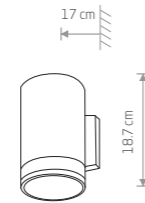

36,90 €

ROCK

■ painted aluminum, plastic PC

■ 3406

● 1xE27, max 60W

IP44

35,90 €

FOG

■ painted aluminum, glass

■ 3403

● 1xE27, max 60W

IP44

46,90 €

ROCK

■ painted aluminum, plastic PC

■ 3405

● 1xE27, max 60W

IP44

47,90 €

FOG

■ painted aluminum, glass

■ 3402

● 1xE27, max 60W

IP44

59,90 €

ROCK

■ painted aluminum, plastic PC

■ 3407

● 2xE27, max 60W

IP44

59,90 €

FOG

■ painted aluminum, glass

■ 3404

● 2xE27, max 60W

IP44