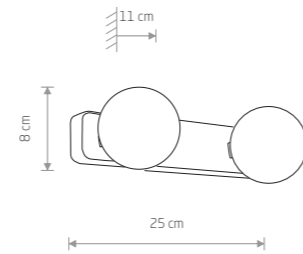

53,90 €

BRAZOS

glass, chrome plated steel

6950

2xG9, max 25W
IP44