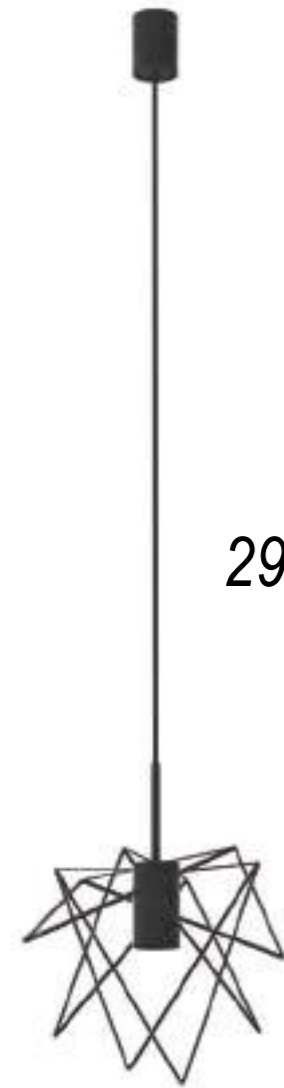

29,90 €

GSTAR 7795

GSTAR

■ painted steel

■ 7795

● 1xGU10, max 10W only LED

■ brass-plated steel, painted steel

■ 8854

● 1xGU10, max 10W only LED