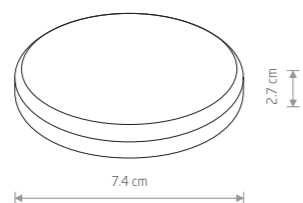

5,90 €

BULB LED GX53, 8W

plastic PC

8377 3000K 8378 4000K

5,90 €