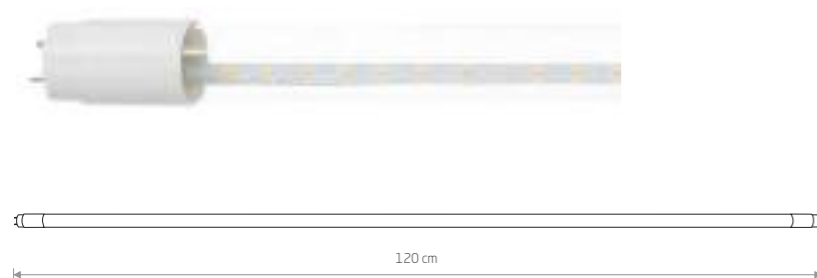

TUBE LED T8, 16W

glass

7501

7,90 €

WATERPROOF „Y” CONNECTOR IP68

plastic PA

8846

IP68