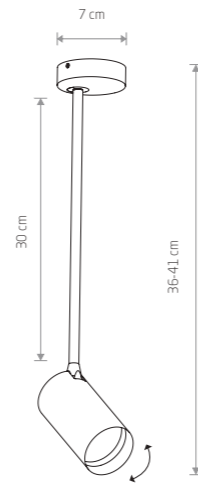

MONO LONG M

painting steel, plastic ABS

7725 7728

7671 7674

1xGU10, max 10W only LED

solid brass, painting steel, plastic ABS

7732

1xGU10, max 10W only LED