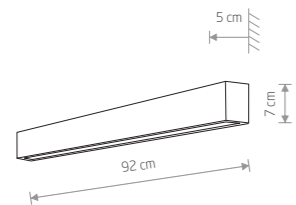

STRAIGHT WALL LED M

painting steel, plastic PMMA

7567 7564

7561 7594

1xLED TUBE T8, max 16W, included