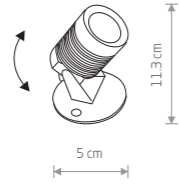

SPIKE LED S
painted aluminum, glass

■ 9101