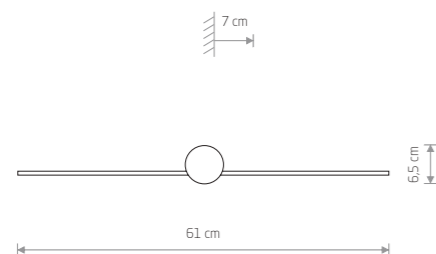

83,90 €

ARENA 8273

ICE EGG B 8125

89,90 €

PIN LED S 8127

PIN LED S
painted aluminum, plastic PC

■ 8127

99,90 €