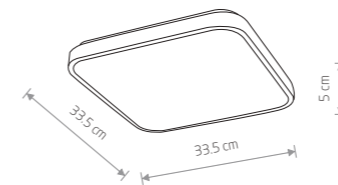

painted steel, plastic PMMA

- 8208 3000K ■ 8205 3000K
- 8187 4000K ■ 8184 4000K

AGNES ROUND LED

painted steel, plastic PMMA

- 8210 3000K ■ 8206 3000K
- 8188 4000K ■ 8185 4000K

AGNES SQUARE LED 8108

49,90 €

71,90 €