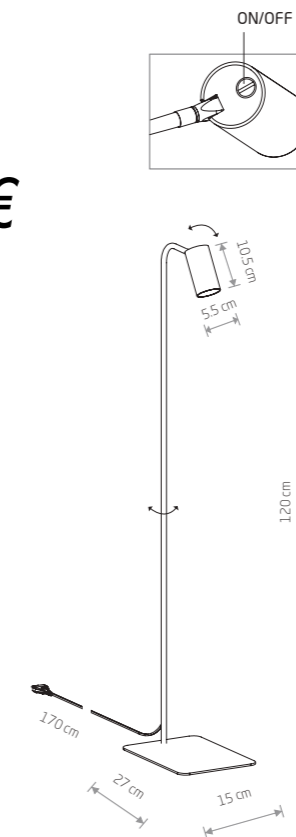

solid brass, painted steel, plastic ABS

7712

2x GU10, max 10W only LED

69,90 €

MONO 7710

93,90 €

MONO 7711

MONO