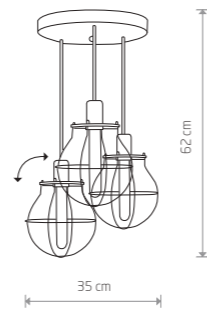

MANUFACTURE
painted steel, copper-clad steel

9740
3xE27, max 60W