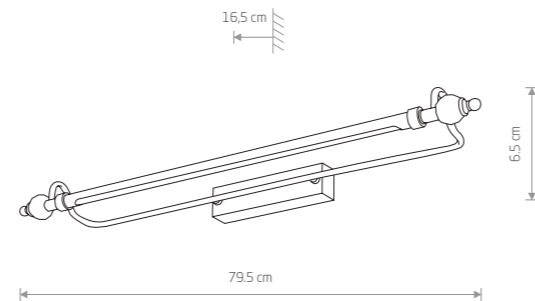

5xE14, max 60W

REMBRANT LED L 8167

89,90 €

99,90 €

REMBRANT LED M

brass plated steel

8166

REMBRANT LED L