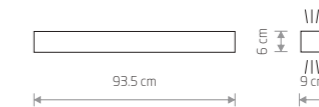

SOFT WALL LED 90X6