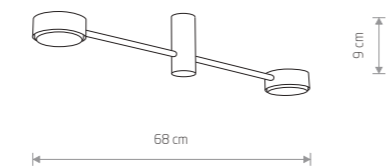

ORBIT

painting steel

7938 7943

2xGX53, max 8W

ORBIT 7946

107,00 €