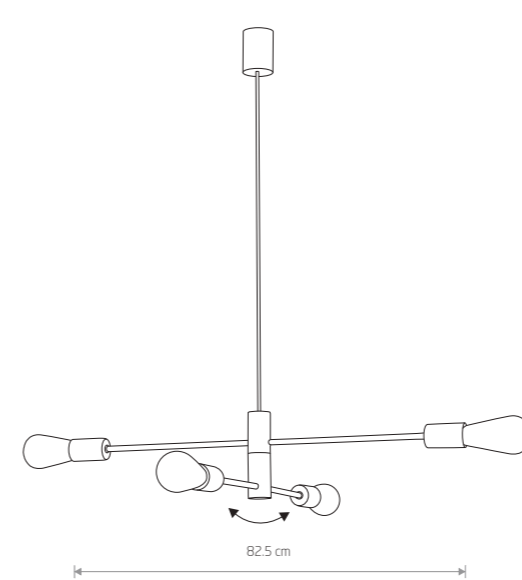

ROTOR
painted steel

7935

4xE27, max 60W