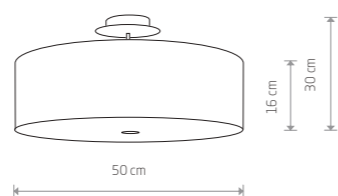

VIVIANE

fabric, glass, chrome

6391 6532 6390

3xE27, max 60W