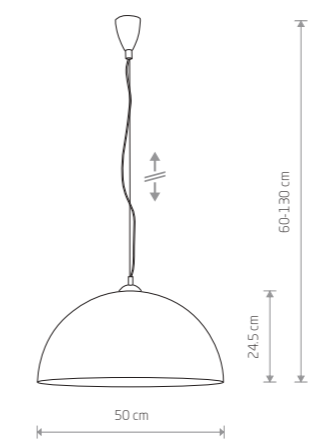

HEMISPHERE L
painted steel, plastic

- 4856

1xE27, max 60W