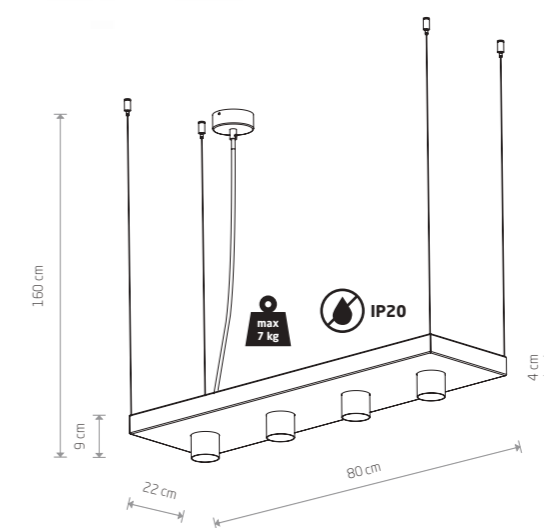

■ 9047

● 5xE27, max 60W

CRATE 9047

PLANT 9381

135,00 €

PLANT

■ painted steel, steel

■ 9382 ■ 9381