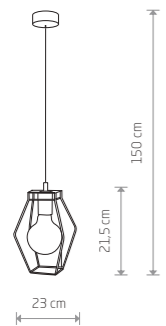

FIORD
painted steel

■ 9670

● 1xE27, max 60W