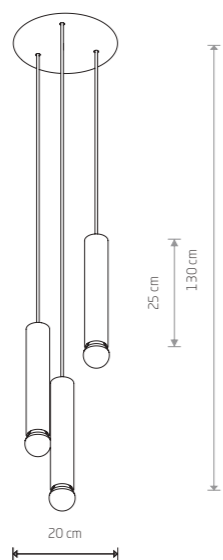

BATON
painted steel

- 7856
- 3xE27, max 10W only LED
- solid brass, painted steel
- 7855
- 3xE27, max 10W only LED