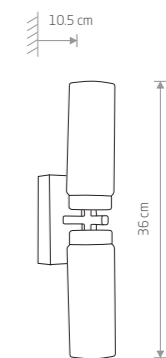

26,90 €

43,90 €

79,90 €

BALI

glass, painted steel

8053

1xE14, max 25W

glass, chrome plated steel

9353

1xE14, max 25W
IP44

CELTIC

glass, chrome plated steel

3346

1xE14, max 40W

IP44

CELTIC

glass, chrome plated steel

3347

2xE14, max 40W

IP44