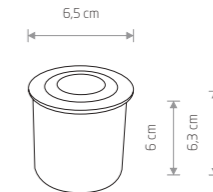

cut out ø 56 mm

IP65

24,90 €

CIRCLET LED
aluminum, plastic PC

8163

cut out ø 57 mm

IP65

48,90 €