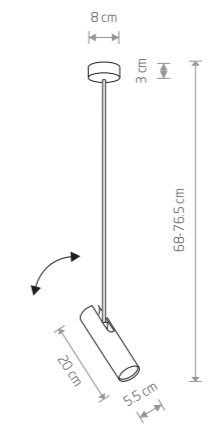

EYE SUPER A
painted steel

- 6488 6495 6502
- 1xGU10, max 35W

EYE SUPER B
painted steel

- 6490 6496 6503
- 1xGU10, max 35W

EYE SUPER
painted steel, chrome

- 6487 6494 6501
- 1xGU10, max 35W