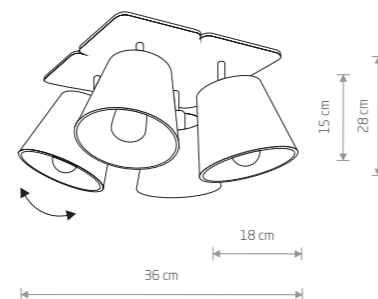

● 3xE27, max 40W

91,90 €

COBA ANTIQUE

plywood, painted steel

■ 9043

● 3xE27, max 60W

163,00 €

AWINION