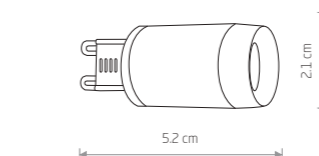

BULB LENS LED, G9, 3W

ceramic housing, plastic PC

9173 3000K 8447 4000K