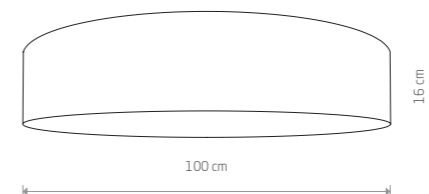

LAGUNA
velvet, plastic, painted steel

8962
9xE27, max 25W only LED