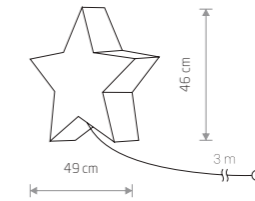

STAR

plastic PE

9426

1xE27, max 40W

IP44

63,90 €