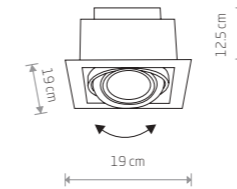

DOWNLIGHT ES111
painted steel

9571 9575

1xGU10 ES111, max 15W

cut out 165x165 mm

48,90 €