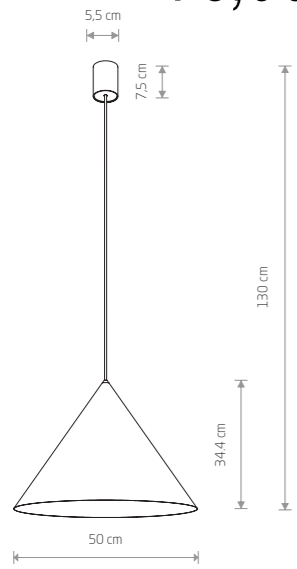

39,90 €

61,90 €

75,90 €