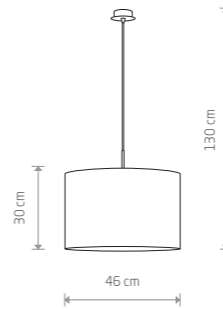

ALICE L
fabric, painted steel
3466
1xE27, max 60W