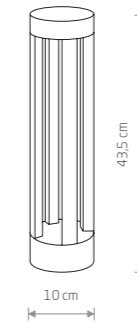

■ 4448

153,00 €

POLE LED
painted aluminum, plastic PC

■ 9185

TEPIC LED
painted aluminum

■ 9508

91,90 €

87,90 €