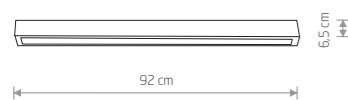

STRAIGHT CEILING LED M

painted steel, plastic PMMA

■ 7553 ■ 7558 ■ 7598

— 1xLED TUBE T8, max 16W, included