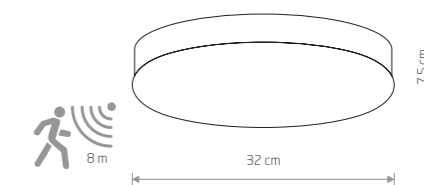

KASAI

glass, chrome plated steel

9490

2xE27, max 40W

glass, brushed stainless steel

9491

2xE27, max 40W

glass, painted steel

7952

2xE27, max 40W

KASAI SENSOR

glass, chrome plated steel

8827

2xE27, max 40W

glass, brushed stainless steel

8828

2xE27, max 40W