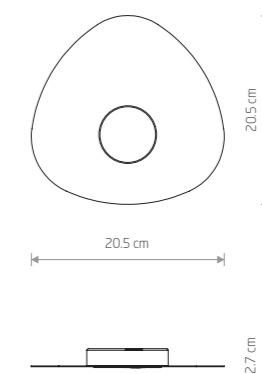

ORGANIC
painted steel

- 8305   8303
- 1xGX53, max 12W

WHITE P004 RAL 9003   BLACK P013 RAL 9005