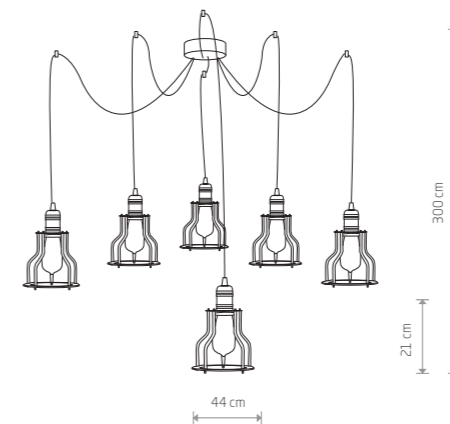

WORKSHOP

painting steel, copper-clad steel

6605

1xE27, max 60W

215,00 €

WORKSHOP

painting steel, copper-clad steel

9631