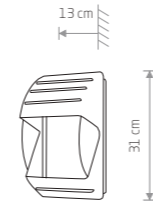

30,90 €

MEKONG

■ painted aluminum, glass

■ 4418

⚡ 1xE27, max 18W

IP42

MISTRAL

■ painted aluminum, plastic PC

■ 4390

⚡ 1xE27, max 23W

IP44

63,90 €

48,90 €

38,90 €

MEKONG

■ painted aluminum, glass

■ 4420

⚡ 2xE27, max 18W

IP42

MISTRAL

■ painted aluminum, plastic PC

■ 3393

⚡ 1xE27, max 23W

IP44

95,90 €

MEKONG

■ painted aluminum, glass

■ 4698

⚡ 1xE27, max 18W

IP42

MISTRAL

■ painted aluminum, plastic PC

■ 3394

⚡ 1xE27, max 23W

IP44

137,00 €