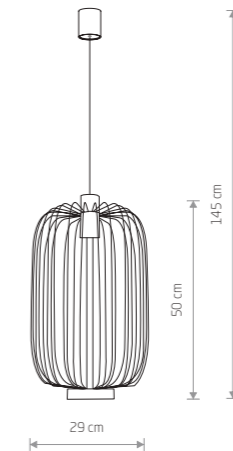

65,90 €

KAREN 4607

KAREN

■ painted steel, fabric

■ 4607

● 1xE27, max 40W

CAGE

■ painted steel