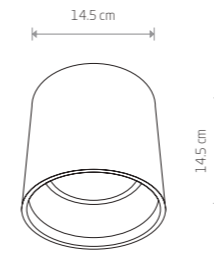

SHY M

concrete

■ 9393
● 1xGU10 ES111, max 75W