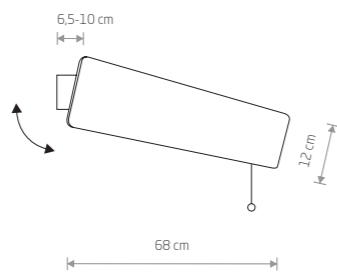

OSLO LED 7522

155,00 €

OSLO 30
wood, painted steel

9700
1xE14, max 40W

OSLO LED 60
wood, painted steel

7521 7517
1xLED TUBE T8, max 11W, included

OSLO LED 90
wood, painted steel

7518
1xLED TUBE T8, max 16W, included