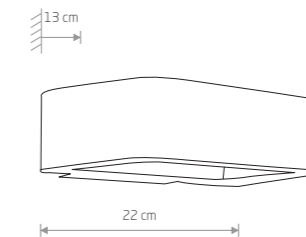

MUNO LED
painted aluminum, glass

■ 6776

Item No.	Power	Colour temp.	Luminous flux	Beam angle	Colour Rendering Index (CRI)	Input	Safety type	Power factor	Ingress protection	Lifetime
9115	4x1W LED	3000K	320 lm	38°	≥ 80	~220-230 V, 50/60 Hz	⊕	>0,55	IP54	10000h
6776	6W LED	3000K	242 lm	120°	≥ 80	~220-230 V, 50/60 Hz	⊕	>0,54	IP54	8000h