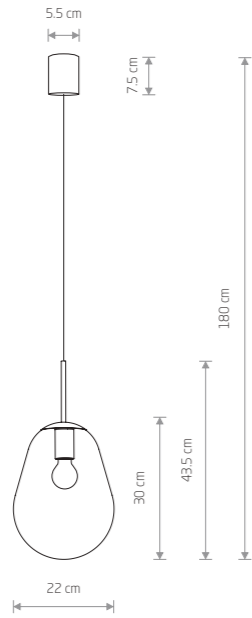

PEAR S

glass, brass-plated steel, painted steel

8673

1xE27, max 40W

glass, painted steel

7800

1xE27, max 40W

105,00 €