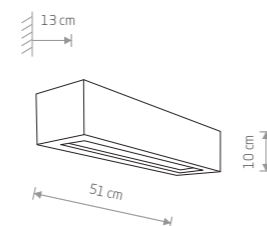

SOLID
concrete, glass

■ 9721
● 2xE27, max 60W