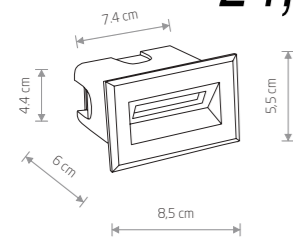

BAY LED
painted aluminum, plastic PC

■ 8164