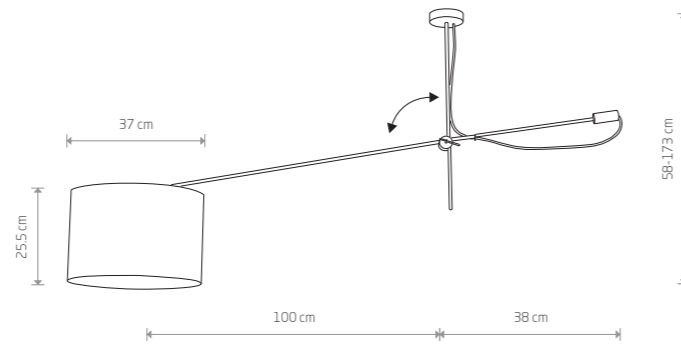

91,90 €

VIPER

fabric, painted steel

6640 6641

1xE27, max 60W

VIPER 6513

65,90 €

VIPER 6513

VIPER

fabric, painted steel, chrome

6512 6513

1xE14, max 40W