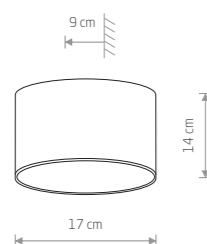

ELLIPSES LED
painted aluminum, glass

8140 8182 8181

TRIANGLES LED
painted aluminum, glass

8143 8142 8141

LIMA LED
painted aluminum

9510

43,90 €

KHUMBU
painted aluminum, glass