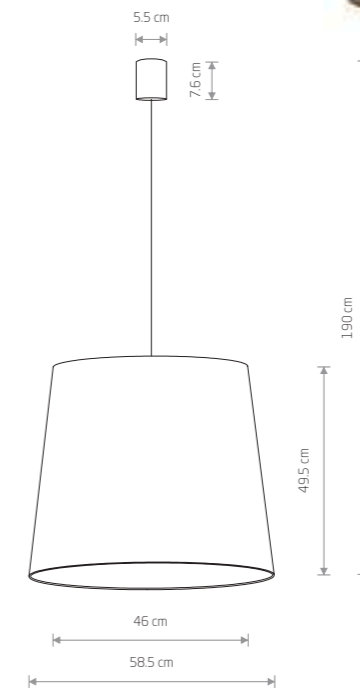

CONE M 8442 91,90 €

CONE L 8437 127,00 €

CONE L 8440

199,00 €

CONE M
velvet, painted steel

- 8441
- 8443
- 8442

1xE27, max 60W

CONE L
velvet, painted steel