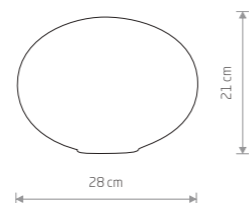

NUAGE M

glass

7022

1xE27, max 60W