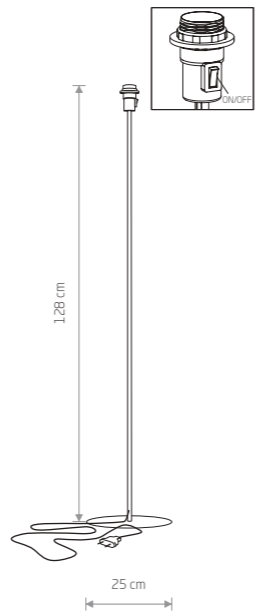

PETIT
painted aluminum, painted steel

- 8345   8346
- 1xE27, max 40W