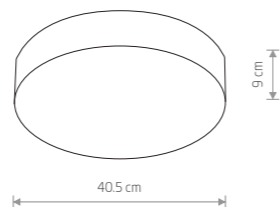

ARENA LED

painting steel, plastic PMMA

- 6726 6727
- 6771 8274