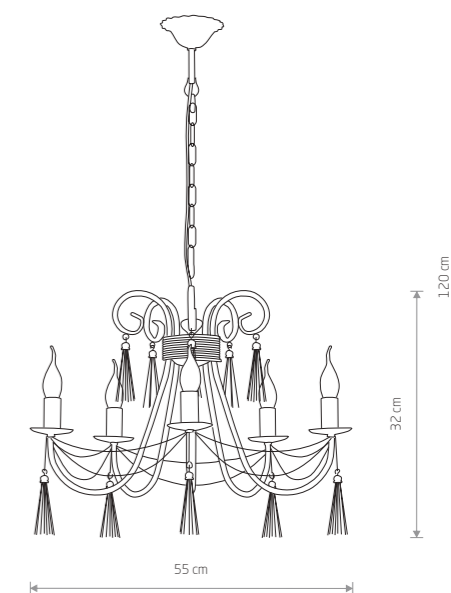

TWIST

painted steel

4984 2766

5xE14, max 60W