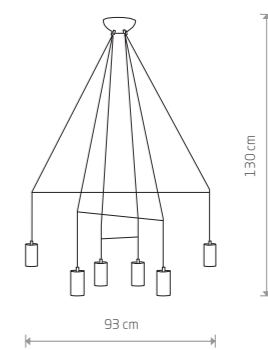

IMBRIA
painted steel, braided cable

9676 9677

6xGU10, max 35W

solid brass, braided cable, painted steel

7956

6xGU10, max 10W only LED