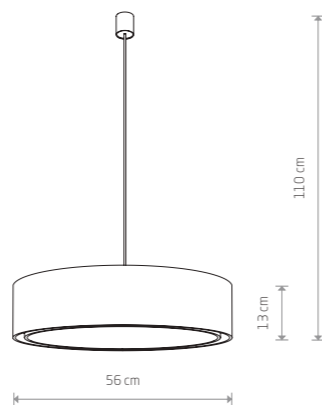

MIST
fabric, plastic, painted steel

- 8942
- 3xE27, max 25W only LED