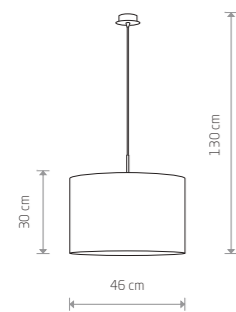

1xE14, max 40W

ALICE
fabric, painted steel
9084
1xE27, max 60W

ALICE
fabric, painted steel
9091
1xE27, max 60W

ALICE L
fabric, painted steel
4961
1xE27, max 60W

ALICE M
fabric, painted steel
4962
2xE27, max 60W