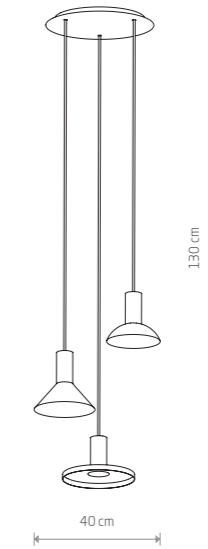

HERMANOS

painting steel, solid brass

8031 8030

3xGU10, max 10W only LED