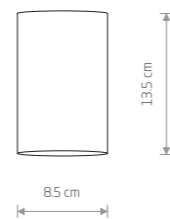

ALPHA
painted aluminum, glass

8362 8363

1xGU10, max 15W
IP54

31,90 €

WHITE BLACK

Can be used outdoor