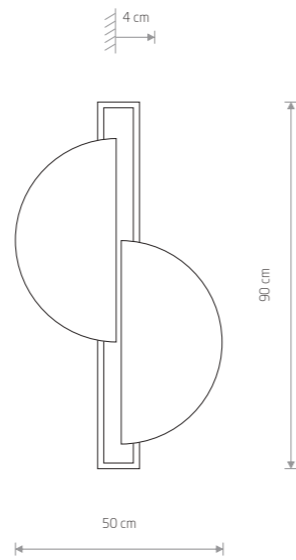

ACROSS

plywood, fabric, braided cable

6927

1xE27, max 60W

SUNSET B 7655

SUNSET A 7653

SUNSET C 7654

SUNRISE LED 7652