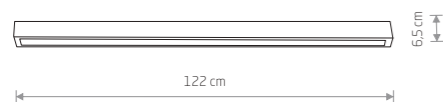

STRAIGHT CEILING LED L 7551

83,90 €

STRAIGHT CEILING LED M 7558

67,90 €

STRAIGHT CEILING LED S 7597

53,90 €

STRAIGHT CEILING LED L

painted steel, plastic PMMA