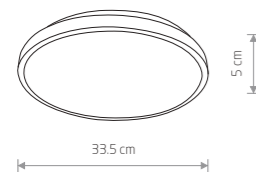

AGNES ROUND LED 8208

51,90 €