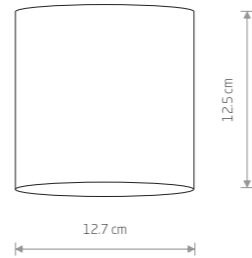

FLEA

painting steel

- 8202
- 8203

1xGX53, max 12W

POINT TONE

painting steel, plastic ABS

- 8220
- 8221
- 8222
- 8223
- 8224
- 8225

1xGU10, max 10W only LED

INDIA

painting aluminum

- 7858
- 7860

1xGU10, max 15W

MIKE

painting aluminum

- 7660
- 7658

1xGU10, max 15W