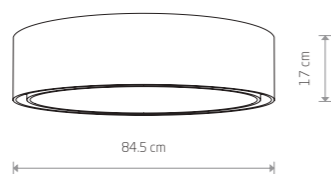

87,90 €

FORM M 9673

FORM L 9672

143,00 €

MIST
fabric, plastic, painted steel

- 8943
- 3xE27, max 25W only LED

MIST
fabric, plastic, painted steel

- 8944
- 7xE27, max 25W only LED