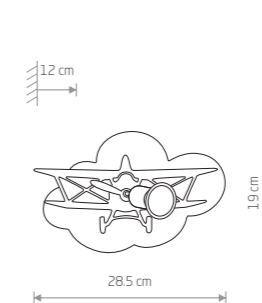

PLANE

plywood, painted steel

6902

1xGU10, max 35W