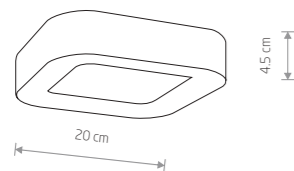

85,90 €

PUEBLA LED
painted aluminum, plastic PC

■ 9513