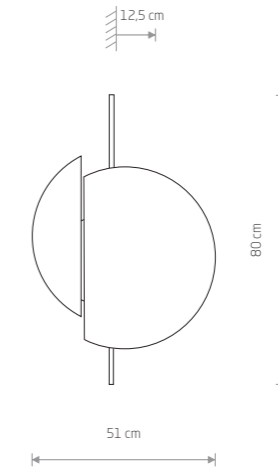

SUNSET C
plywood, painted steel

7654

2xGX53, max 8W