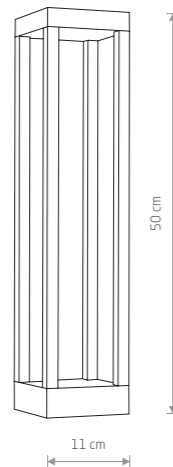

STRUCTURE LED

painting aluminum, plastic PC

■ 8146

67,90 €

STRUCTURE LED

painting aluminum, plastic PC

■ 8145

73,90 €

Item No.	Power	Colour temp.	Luminous flux	Beam angle	Colour Rendering Index (CRI)	Input	Safety type	Power factor	Ingress protection	Lifetime
8145	13W LED	3000K	820 lm	120°	≥80	~220-230 V, 50/60 Hz	⊕	>0,9	IP54	20000h
8146	13W LED	3000K	820 lm	120°	≥80	~220-230 V, 50/60 Hz	⊕	>0,9	IP54	20000h

■ BLACK