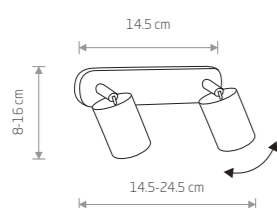

44,90 €

EYE SPOT

painting steel, chrome

6015 6135

6140 6020

2xGU10, max 10W only LED

painting steel, solid brass

8817

2xGU10, max 10W only LED