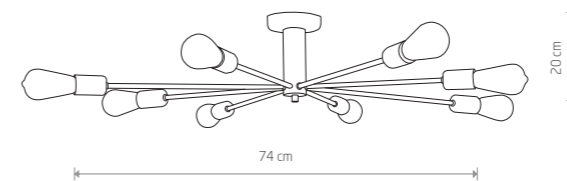

MILL
painted steel, brass-plated steel

- 9135
- 8xE27, max 60W