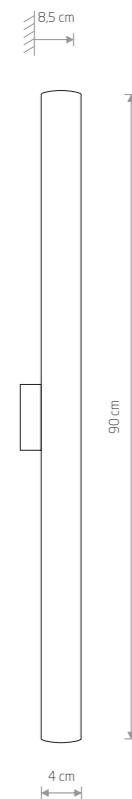

93,90 €

ICE TUBE LED M
plastic PC, chrome plated steel

8122

99,90 €

ICE TUBE LED S
plastic PC, chrome plated steel

8118

117,00 €

ICE TUBE LED M
plastic PC, chrome plated steel