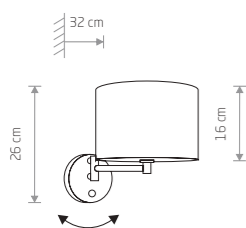

HOTEL

fabric, chrome plated steel

■ 9303 ■ 8980

● ● 1xE14, max 60W