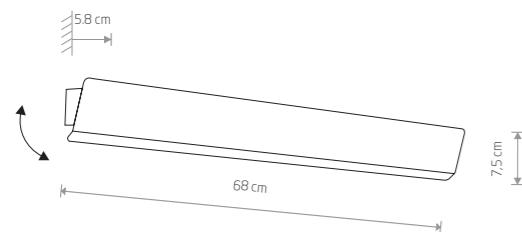

WING LED

painted steel

7543 7550

1xLED TUBE T8, max 11W, included

Name	Size	Power	Colour temp.	Luminous flux	Beam angle	Colour Rendering Index (CRI)	Input	Power factor	LED driver	Lifetime	Material
LED TUBE T 8	60 cm	11W LED	3000K	1700 lm	120°	≥80	220-230 V, 50/60 Hz	>0,5	INCL	30000h	CLEAR GLASS

Item No.	Power	Colour temp.	Luminous flux	Beam angle	Colour Rendering Index (CRI)	Input	Safety type	Power factor	Ingress protection	Lifetime
8171	12W LED	3000K	870 lm	130°	≥80	~220-230 V, 50/60 Hz	⊕	>0.5	IP20	30000h
8172	18W LED	3000K	1300 lm	130°	≥80	~220-230 V, 50/60 Hz	⊕	>0.5	IP20	30000h

WHITE P004 RAL 9003 BLACK P013 RAL 9005

CHROME