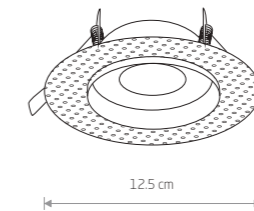

ECHO

painting aluminum, glass

8371 8372

1xGU10, max 15W

IP54/20

cut out ø 80 mm

WHITE

BLACK

Can be used outdoor

Can be used outdoor

WHITE

BLACK