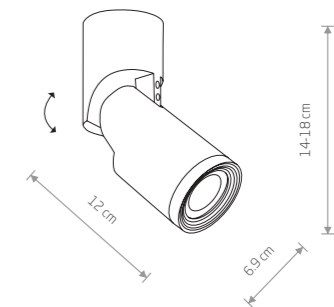

FLEA

painting steel

- 8202
- 8203

1xGX53, max 12W

POINT TONE

painting steel, plastic ABS

- 8220
- 8221
- 8222
- 8223
- 8224
- 8225

1xGU10, max 10W only LED

INDIA

painting aluminum

- 7858
- 7860

1xGU10, max 15W

MIKE

painting aluminum

- 7660
- 7658

1xGU10, max 15W