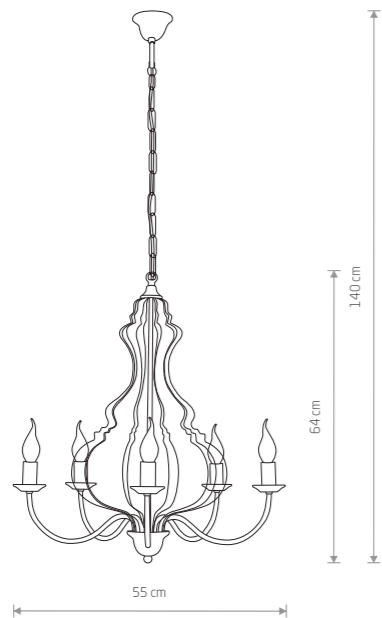

MARGARET
painted steel

6330

5xE14, max 60W