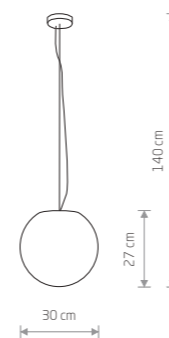

CUMULUS S

plastic PE, painted steel

9751

1xE27, max 60W

IP65