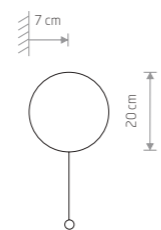

9032

1xG9, max 20W

93,90 €

WHEEL LUX
plywood, plywood, steel

7646

2xGX53, max 8W

MINIMAL
wood, painted steel, solid brass

- 9375
- 2xE27, max 40W