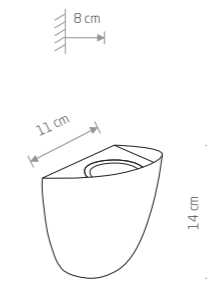

SINUS
painted aluminum, glass

■ 8144

⊕ 1xGU10, max 35W
IP54