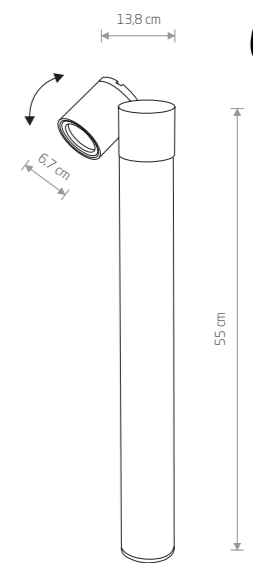

TUBINGS

■ painted aluminum, glass

■ 8158

⚡ 1xGU10, max 35W

IP54