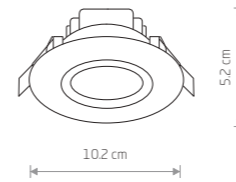

7,90 €

HELIOS LED
plastic PC

- 8991 3000K 8992 4000K
- cut out ø 85 mm