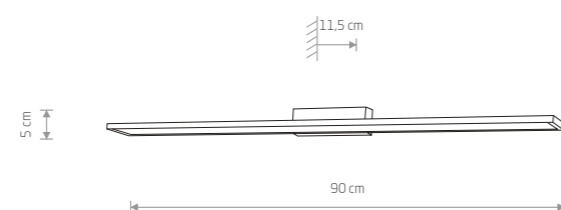

Položka č.	Výkon	Teplota svetla	Svetelný tok	Uhol vyžarovania	Colour Rendering Index (CRI)	Vstup	Typ ochrany	Power factor	Stupeň ochrany	Lifetime
8131	12W LED	4000K	900 lm	120°	≥80	~220-230 V, 50/60 Hz	⊕	>0,5	IP44	30000h
8175	16W LED	4000K	1000 lm	120°	≥80	~220-230 V, 50/60 Hz	⊕	>0,5	IP44	20000h

Položka č.	Výkon	Teplota svetla	Svetelný tok	Uhol vyžarovania	Colour Rendering Index (CRI)	Vstup	Typ ochrany	Power factor	Stupeň ochrany	Životnosť
9502	24W LED	4000K	1380 lm	120°	≥80	~220-230 V, 50/60 Hz	⊕	>0,5	IP44	20000h
9503	18W LED	4000K	1000 lm	120°	≥80	~220-230 V, 50/60 Hz	⊕	>0,5	IP44	20000h