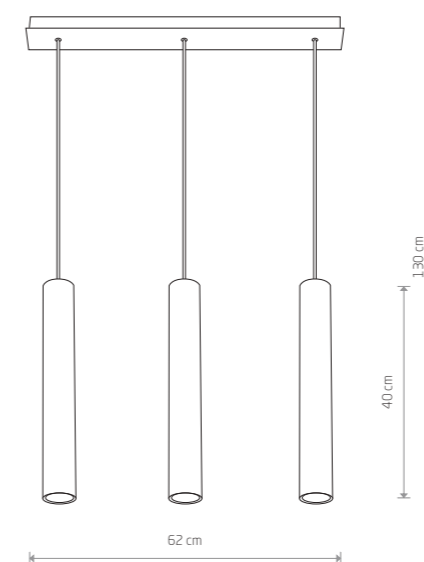

EYE

painted steel

6481 7862

3xGU10, max 10W only LED

solid brass, painted steel

7863

3xGU10, max 10W only LED