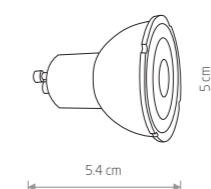

REFLECTOR LED,
GU10, R50, 7W

plastic

9180 3000K 8348 3000K
9178 4000K 8347 4000K

Položka	Výkon	Teplota	Svetelný tok	Uhol	Colour Rendering Index (CRI)	Vstup	Power factor	Životnosť
9831	15W LED COB	4000K	1200 lm	37°	≥ 80	~220-230 V, 50/60 Hz	>0,5	25000h
9343	9W LED	3000K	770 lm	30°	≥ 80	~220-230 V, 50/60 Hz	>0,5	25000h
9345	9W LED	3000K	870 lm	27°	≥ 80	~220-230 V, 50/60 Hz	>0,5	25000h
9213	9W LED	4000K	870 lm	26°	≥ 80	~220-230 V, 50/60 Hz	>0,5	25000h
9214	9W LED	4000K	930 lm	30°	≥ 80	~220-230 V, 50/60 Hz	>0,5	25000h
9342	9W LED	3000K	660 lm	120°	≥ 80	~220-230 V, 50/60 Hz	>0,5	25000h
9344	9W LED	3000K	700 lm	120°	≥ 80	~220-230 V, 50/60 Hz	>0,5	25000h
9211	9W LED	4000K	680 lm	120°	≥ 80	~220-230 V, 50/60 Hz	>0,5	25000h
9212	9W LED	4000K	730 lm	120°	≥ 80	~220-230 V, 50/60 Hz	>0,5	25000h

Položka	Výkon	Teplota svetla	Svetelný tok	Uhol vyžarovania	Colour Rendering Index (CRI)	Vstup	Power factor	Životnosť
9197	7W LED	3000K	750 lm	360°	≥ 80	~220-230 V, 50/60 Hz	>0,5	25000h
7503	4W LED	3000K	380 lm	360°	≥ 80	~220-230 V, 50/60 Hz	>0,4	25000h
7504	4W LED	4000K	390 lm	360°	≥ 80	~220-230 V, 50/60 Hz	>0,4	25000h
9173	3W LED	3000K	330 lm	90°	≥ 80	~220-230 V, 50/60 Hz	>0,5	25000h
8447	3W LED	4000K	310 lm	90°	>80	~220-230 V, 50/60 Hz	>0,5	25000h

WHITE

BLACK

WHITE

BLACK