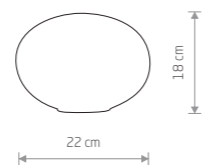

NUAGE S

glass

7021

1xE27, max 60W