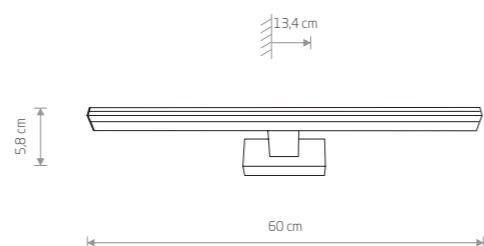

ČIERNA BIELA CHRÓMOVÁ

VAN GOGH LED M 9347

93,90 €

PICASSO LED

chrome plated aluminum, plastic PC

8131

143,90 €

195,00 €