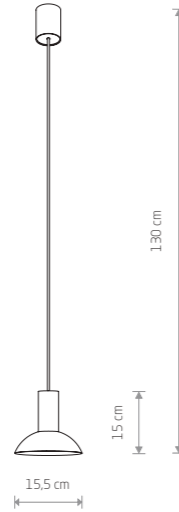

HERMANOS

painting steel, solid brass

8037 8194

1xGU10, max 10W only LED