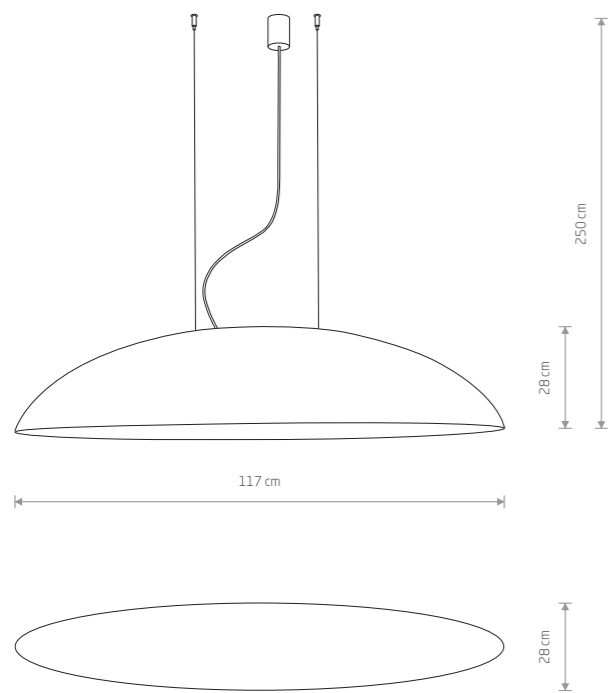

CANOE

composite, painted steel, steel

7926 7927

5xE27, max 40W