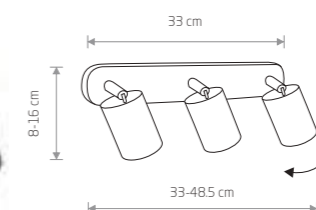

EYE SPOT

painting steel, chrome

6014 6134

6138 6018

1xGU10, max 10W only LED

painting steel, solid brass

8816

1xGU10, max 10W only LED

17,90 €

44,90 €

EYE SPOT

painting steel, chrome

6015 6135

6140 6020

2xGU10, max 10W only LED

painting steel, solid brass

8817

2xGU10, max 10W only LED

93,90 €

EYE SPOT

painting steel, chrome

6607 6610

6608 6611

6xGU10, max 10W only LED

painting steel, solid brass

8819

6xGU10, max 10W only LED

45,90 €

EYE SPOT

painting steel, chrome

6016 6136

6141 6021

3xGU10, max 10W only LED

painting steel, solid brass

8818

3xGU10, max 10W only LED

83,90 €

EYE SPOT

painting steel, chrome

6017 6137

5844 6022

4xGU10, max 10W only LED

painting steel, solid brass

8820

4xGU10, max 10W only LED