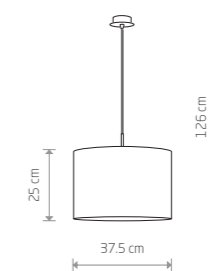

ALICE M

fabric, painted steel

6815 5383

1xE27, max 60W