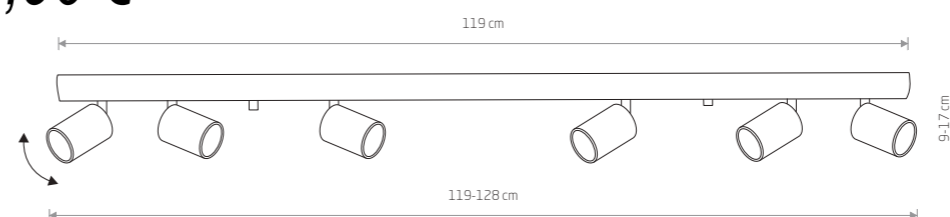

EYE SPOT

painting steel, chrome

6607 6610

6608 6611

6xGU10, max 10W only LED

painting steel, solid brass

8819

6xGU10, max 10W only LED

45,90 €