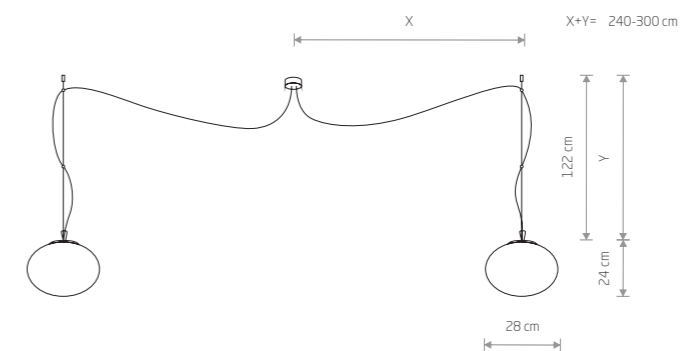

NUAGE

glass, chrome plated steel

9272

2xE27, max 60W