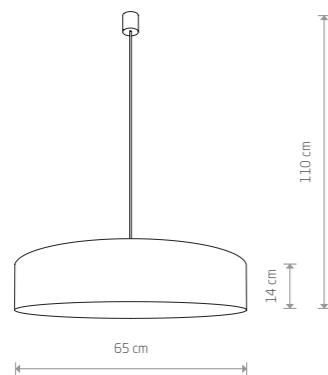

TURDA
fabric, plastic, painted steel

8947

3xE27, max 25W only LED