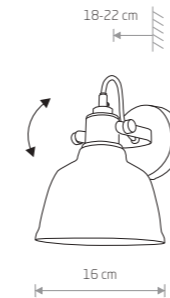

AMALFI
metallized glass, steel, solid brass

9154 9155

1xE27, max 60W

93,90 € AMALFI M 9152