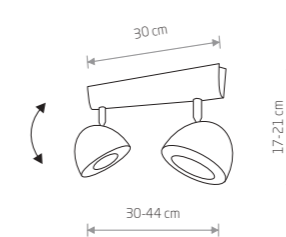

VESPA
painted steel, chrome

9593 8840

2xGU10 ES111, max 75W