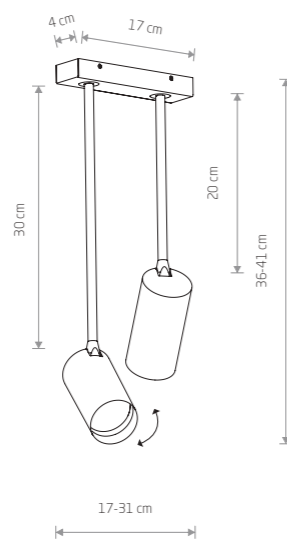

solid brass, painting steel, plastic ABS

7732

1xGU10, max 10W only LED

MONO LONG 7730

49,90 €

MONO LONG

painting steel, plastic ABS

7726 7730