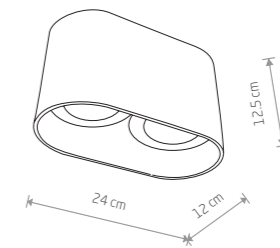

OVAL
painted aluminum

9241 9240

2xGU10 ES111, max 75W