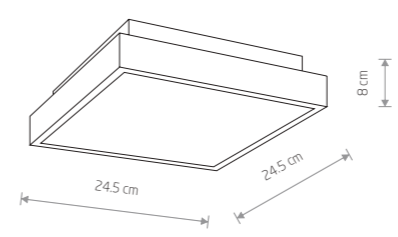

BASSA LED
chrome plated steel, glass

- 9500
- ☐ ☐

MALAKKA LED
chrome plated steel, glass

- 9501
- ☐ ☐

Item No.	Power	Colour temp.	Luminous flux	Beam angle	Colour Rendering Index (CRI)	Input	Safety type	Power factor	Ingress protection	Lifetime
9500	18W LED	4000K	750 lm	120°	≥ 80	~220-230 V, 50/60 Hz	⊕	>0,5	IP44	20000h
9501	18W LED	4000K	940 lm	120°	≥ 80	~220-230 V, 50/60 Hz	⊕	>0,5	IP44	20000h

■ WHITE ■ CHROME