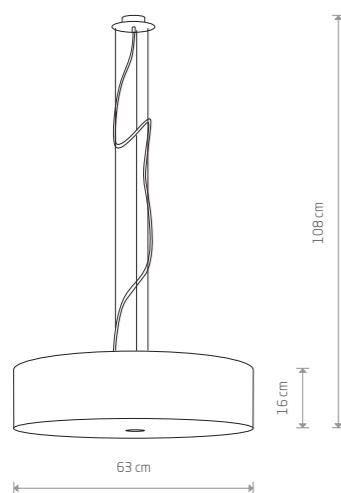

VIVIANE

fabric, glass, chrome

6772 6773 6774

3xE27, max 60W