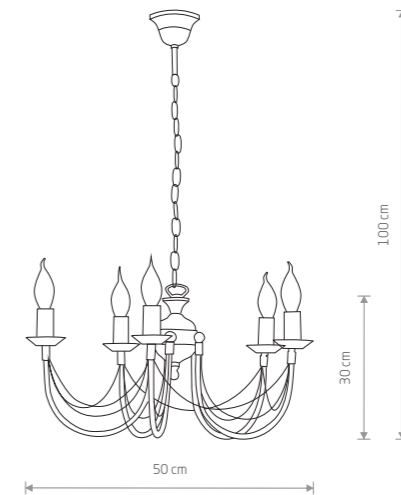

ARES
painted steel

205

5xE14, max 60W

ARES
painted steel

206

10xE14, max 60W

TWIST 4985

173,00 €