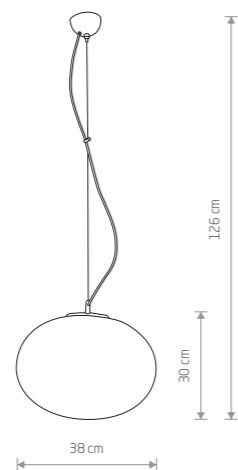

7024

1xE27, max 60W

NUAGE M

glass, chrome plated steel

7025

1xE27, max 60W

NUAGE L 7026

135,00 €