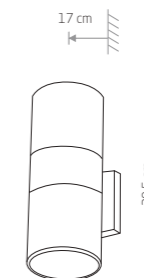

FOG

■ painted aluminum, glass

■ 3404

● 2xE27, max 60W

IP44