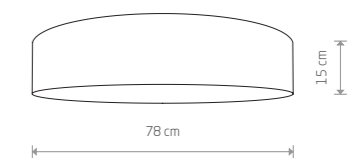

TURDA
fabric, plastic, painted steel

8958
7x E27, max 25W only LED

TURDA
fabric, plastic, painted steel

8950
3x E27, max 25W only LED

TURDA
fabric, plastic, painted steel

8955
4x E27, max 25W only LED

TURDA
fabric, plastic, painted steel