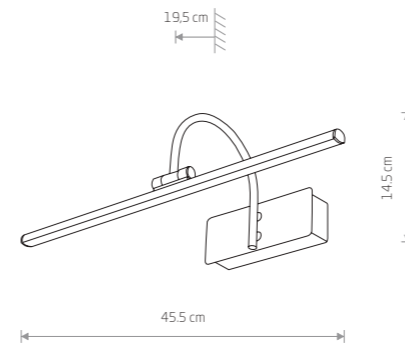

GIOTTO LED S

brass plated steel

8168

GIOTTO LED M

brass plated steel

8170

Item No.	Power	Colour temp.	Luminous flux	Beam angle	Colour Rendering Index (CRI)	Input	Safety type	Power factor	Ingress protection	Lifetime
8166	9W LED	3000K	600 lm	120°	≥80	~220-230 V, 50/60 Hz	⊕	>0,5	IP20	30000h
8167	13W LED	3000K	900 lm	120°	≥80	~220-230 V, 50/60 Hz	⊕	>0,5	IP20	30000h

Item No.	Power	Colour temp.	Luminous flux	Beam angle	Colour Rendering Index (CRI)	Input	Safety type	Power factor	Ingress protection	Lifetime
8168	9W LED	3000K	600 lm	120°	≥80	~220-230 V, 50/60 Hz	⊕	>0,5	IP20	30000h
8170	13W LED	3000K	900 lm	120°	≥80	~220-230 V, 50/60 Hz	⊕	>0,5	IP20	30000h