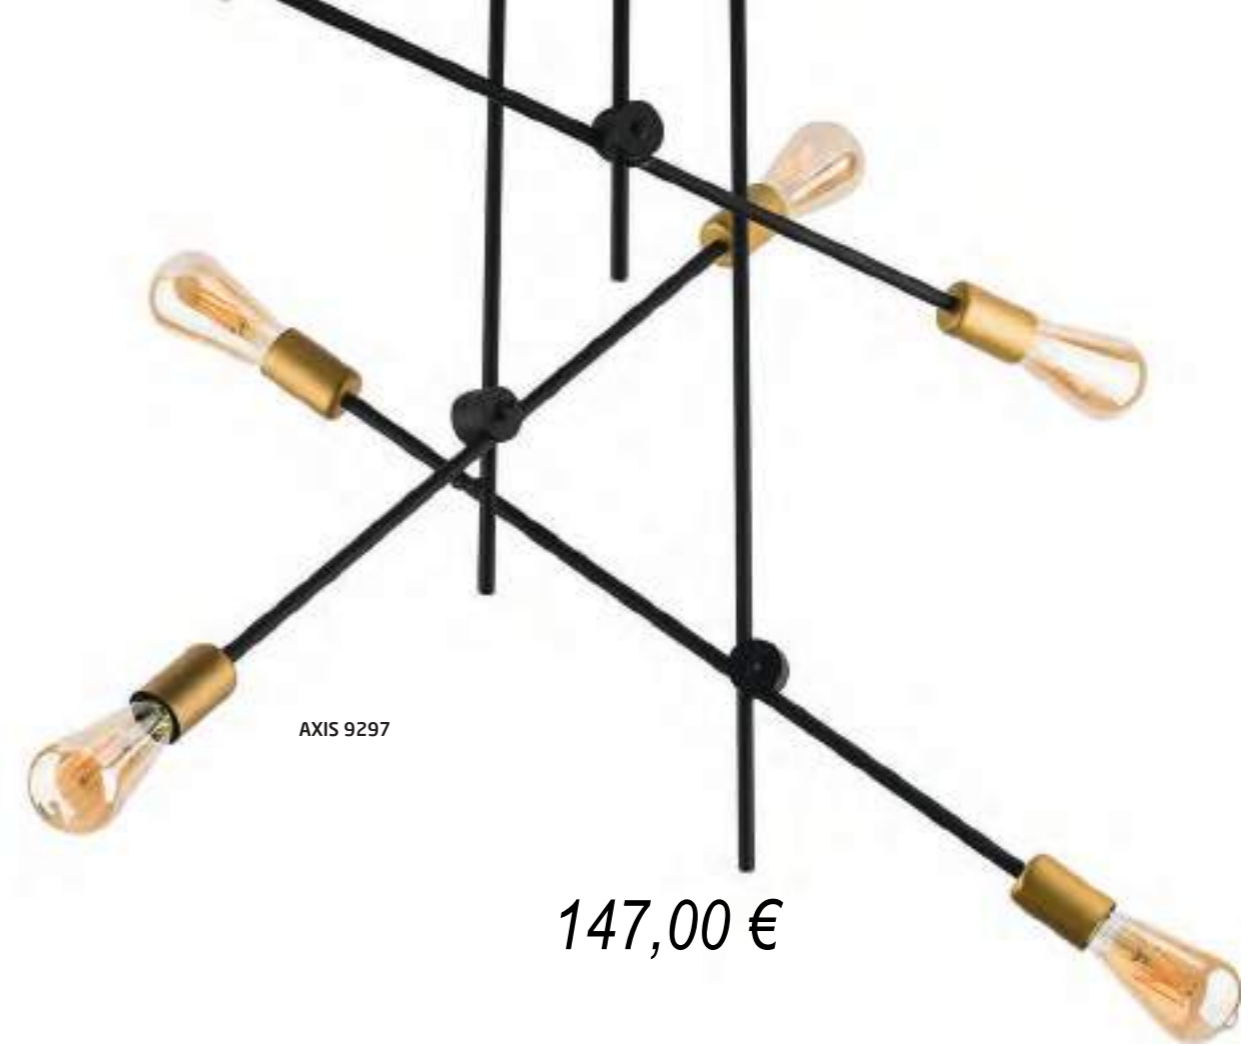

STICKS

painting steel

9735

5x E27, max 60W

STICKS 6270

67,90 €

49,90 €

AXIS 9294