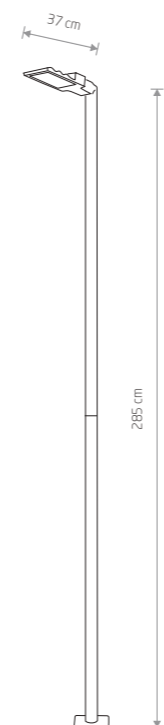

38,90 €

PATHWAY FOUNDATION KIT

steel

8795

PATHWAY LED S

painting steel, painting aluminum

9420

PATHWAY LED M

painting steel, painting aluminum

9252

PATHWAY LED L

painting steel, painting aluminum

9125

133,00 €

157,00 €

Item No.	Power	Colour temp.	Luminous flux	Beam angle	Colour Rendering Index (CRI)	Input	Safety type	Power factor	Ingress protection	Lifetime
9420	24W LED	3000K	2200 lm	100°	≥ 80	~220-230 V, 50/60 Hz	⊕	>0,9	IP44	30000h
9252	24W LED	3000K	2200 lm	100°	≥ 80	~220-230 V, 50/60 Hz	⊕	>0,9	IP44	30000h
9125	36W LED	3000K	3600 lm	100°	≥ 80	~220-230 V, 50/60 Hz	⊕	>0,9	IP44	30000h