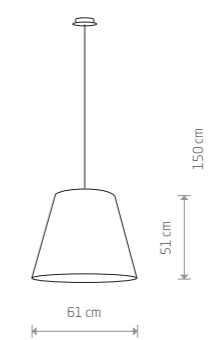

MOSS
fabric, painted steel

■ 9737
● 3xE27, max 60W