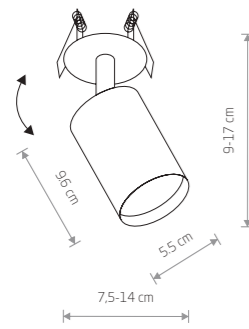

IRIS LED 8994

15,90 €