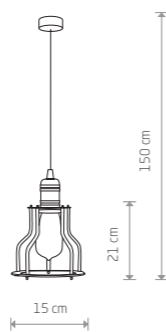

WORKSHOP B

painting steel, copper-clad steel

6336

1xE27, max 60W