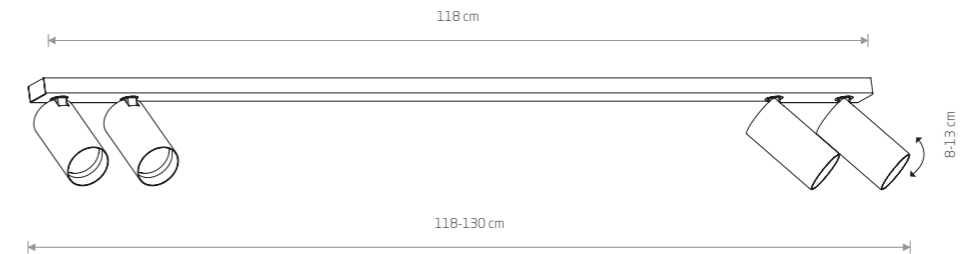

7810 7841

7774 7766

2xGU10, max 10W only LED

solid brass, painting steel, plastic ABS

7782

2xGU10, max 10W only LED

MONO 7812

65,90 €