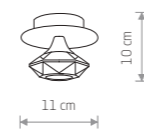

TESALLI
chrome plated steel, glass

4651
1xG9, max 40W