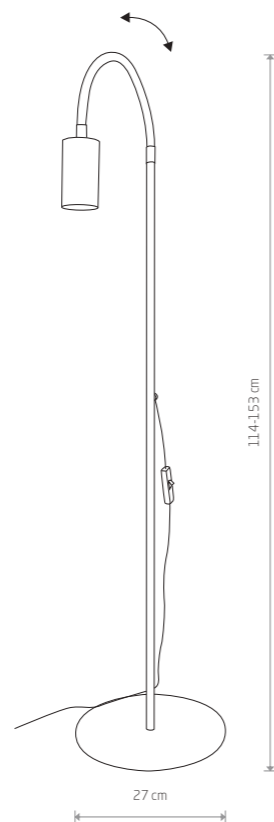

EYE FLEX

painting steel, flexible stem

8934 8935

1xGU10, max 10W only LED