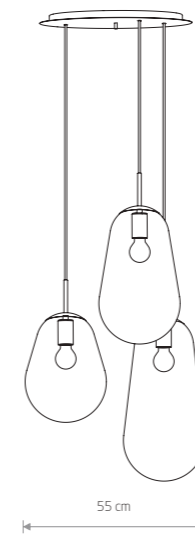

PEAR

glass, brass-plated steel, painted steel

7794

3xE27, max 40W

CYLINDER L 7864
38,90 €

CYLINDER M 7865
35,90 €

CYLINDER S 7866
31,90 €

CYLINDER S