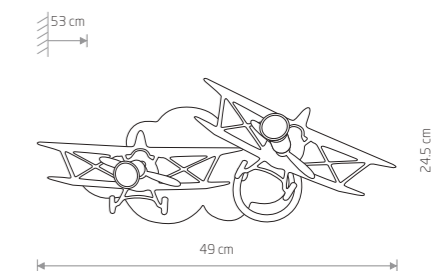

PLANE

plywood, flexible stem, painted steel

6903

2xGU10, max 35W

153,00 €

MALWI

painted steel, braided cable

 6327