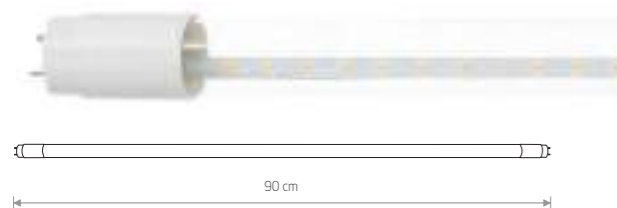

TUBE LED T8, 11W

glass

7500

4,90 €

WATERPROOF CONNECTOR IP68

plastic PA

8845

IP68