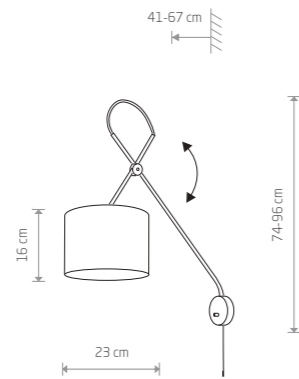

1xE14, max 40W

ALICE
fabric, painted steel
9084
1xE27, max 60W

ALICE
fabric, painted steel
9091
1xE27, max 60W

ALICE L
fabric, painted steel
4961
1xE27, max 60W

ALICE M
fabric, painted steel
4962
2xE27, max 60W