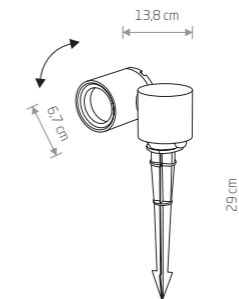

TUBINGS M

■ painted aluminum, glass, plastic

■ 8161

⚡ 1xGU10, max 35W

IP54