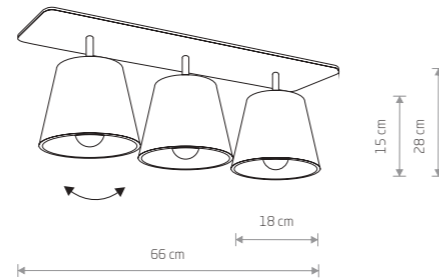

COBA ANTIQUE

plywood, painted steel

■ 9042

● 1xE27, max 60W

123,00 €