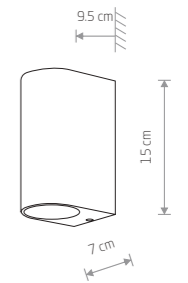

NICO

■ painted aluminum, glass

■ 9517

☛ 2xGU10, max 10W

IP54