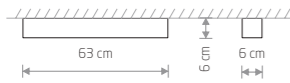

SOFT LED 120X6

painting aluminum, plastic PMMA

7537 7525

1xLED TUBE T8, max 22W, included

SOFT CEILING LED 60X6 7540

79,90 €

SOFT CEILING LED 60X6

painting aluminum, plastic PMMA