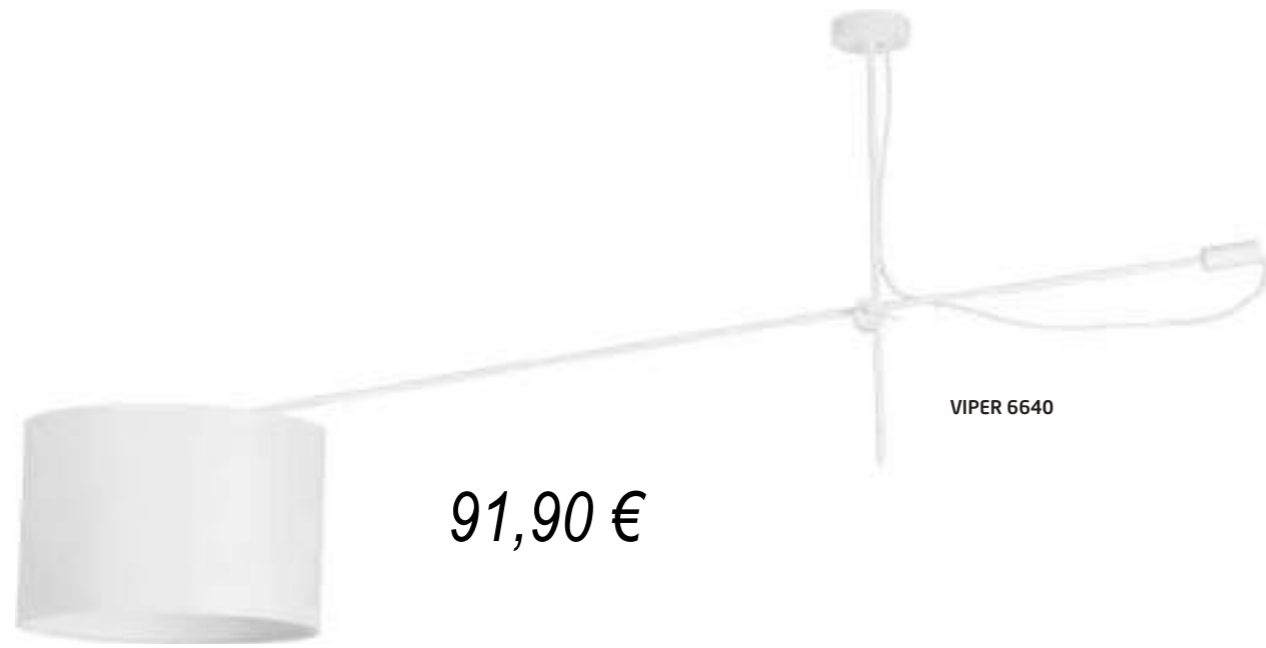

VIPER 6640

91,90 €

VIPER

fabric, painted steel

6640 6641

1xE27, max 60W