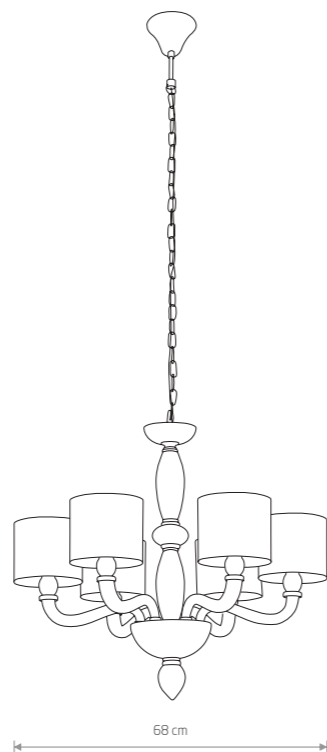

NEWPORT
glass, fabric, chrome plated steel

8156
6xE14, max 40W