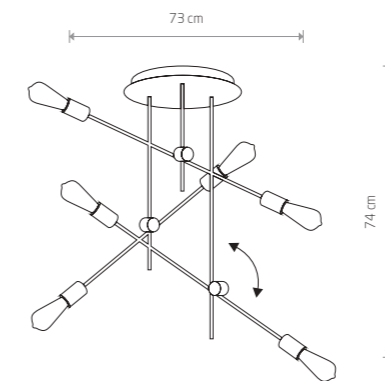

6xE27, max 60W

AXIS
painted steel

9297

6xE27, max 60W

ROD 9130

143,00 €

ROD
painted steel

■ 9027 ■ 9733