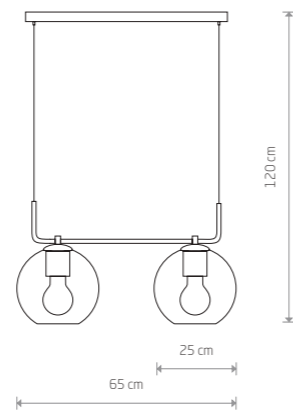

MONACO

glass, braided cable, painted steel

■ 9363

● 2xE27, max 60W