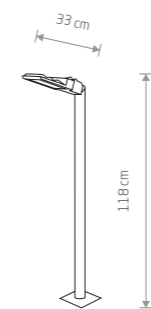

PATHWAY LED S

painting steel, painting aluminum

9420