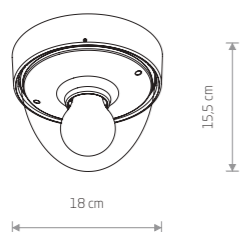

NOOK 7965

NOOK 7972

NOOK 7970

NOOK 7978

NOOK 7976

NOOK 7965

NOOK
plastic ABS, plastic PC

- 7972 ■ 7970 ■ 7965
- 7976 ■ 7978
- ☑ 1xE27, max 10W only LED
- IP44