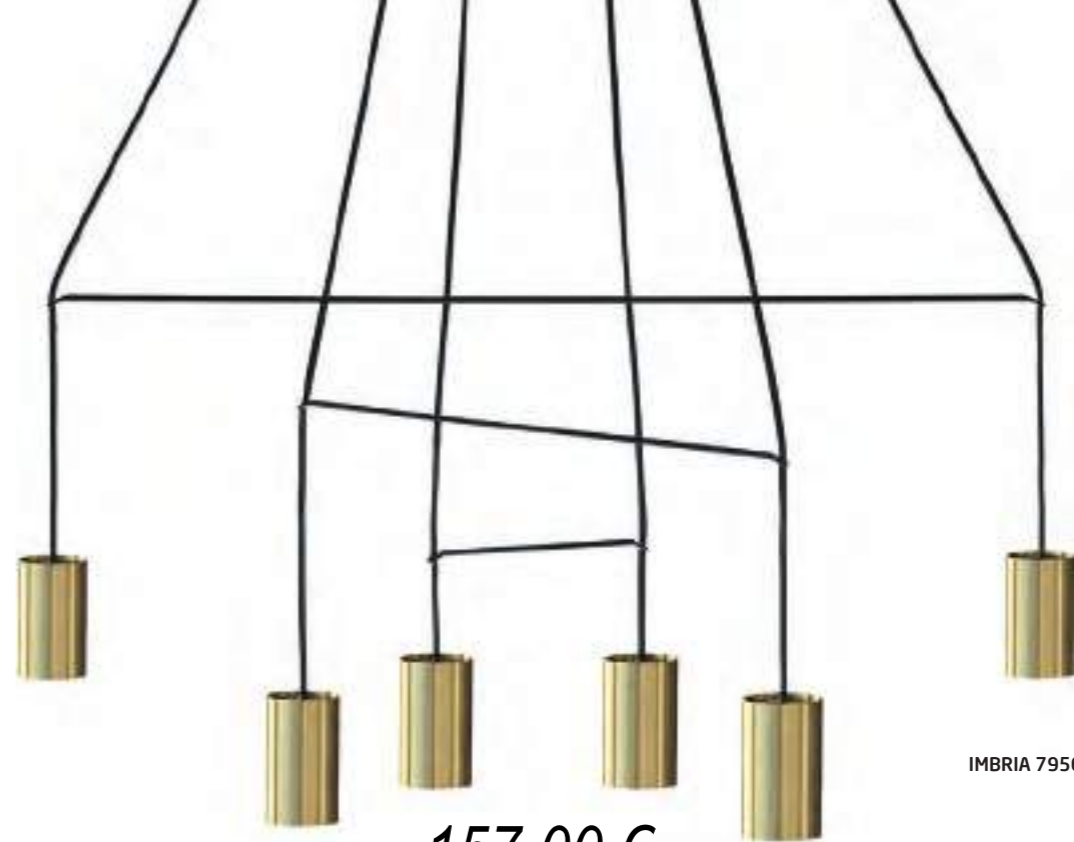

IMBRIA 7956

157,00 €

9191 9192

4xGU10, max 35W

solid brass, braided cable, painted steel

7957

4xGU10, max 10W only LED