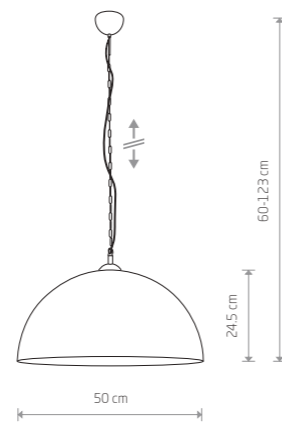

CHOCOLATE P019

COPPER P020

107,00 €

HEMISPHERE RUST L 6368

HEMISPHERE RUST S
painted steel

6367

1xE27, max 60W

HEMISPHERE RUST L
painted steel