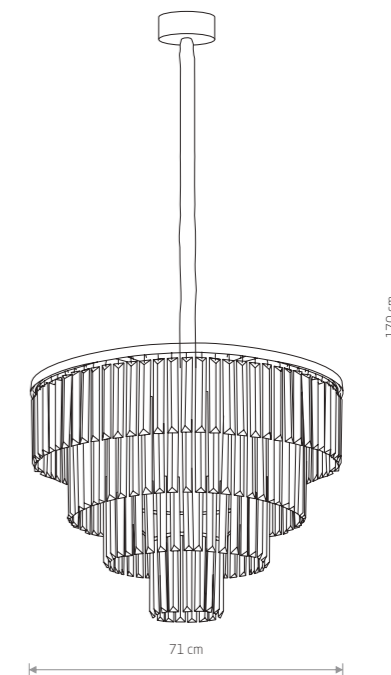

CRISTAL L
crystal, painted steel

7615 7614
12xE14, max 40W