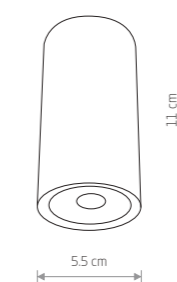

■ 9111 ■ 9110

Item No.	Power	Colour temp.	Luminous flux	Beam angle	Colour Rendering Index (CRI)	Input	Safety type	Power factor	Ingress protection	Lifetime
9112	2x2W LED	3000K	40 lm	10°	≥ 80	~220-230 V, 50/60 Hz	⊕	>0,55	IP54	10000h
9113	2x2W LED	3000K	59 lm	10°	≥ 80	~220-230 V, 50/60 Hz	⊕	>0,55	IP54	10000h
9107	7W LED	3000K	530 lm	68°	≥ 80	~220-230 V, 50/60 Hz	⊕	>0,55	IP54	10000h
9108	6W LED	3000K	460 lm	68°	≥ 80	~220-230 V, 50/60 Hz	⊕	>0,55	IP54	10000h
9110	3W LED	3000K	220 lm	52°	≥ 80	~220-230 V, 50/60 Hz	⊕	>0,55	IP54	10000h
9111	3W LED	3000K	220 lm	52°	≥ 80	~220-230 V, 50/60 Hz	⊕	>0,55	IP54	10000h