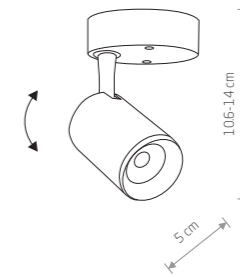

IRIS LED
painted aluminum, plastic

8993 8994

EYE FIT
painted steel, chrome

9396 9400

1xGU10, max 10W only LED

cut out ø 60 mm

EYE FIT
painted steel, chrome

9395 9398

2xGU10, max 10W only LED

cut out 115x45 mm

Item No.	Power	Colour temp.	Luminous flux	Beam angle	Colour Rendering Index (CRI)	Input	Safety type	Power factor	Ingress protection	Lifetime
8993	7W LED	3000K	480 lm	30°	≥ 80	~220-230 V, 50/60 Hz	□	>0,5	IP20	30000h
8994	7W LED	3000K	430 lm	30°	≥ 80	~220-230 V, 50/60 Hz	□	>0,5	IP20	30000h