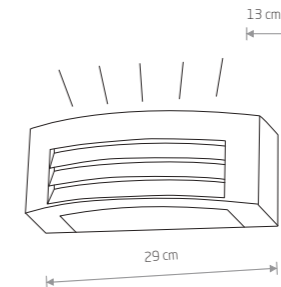

ORINOKO
painted aluminum, plastic PC

■ 4387
⚡ 1xE27, max 20W
IP44