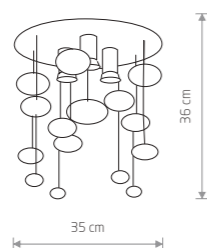

SALVA C
glass, stainless steel

5424
3xGU10, max 35W