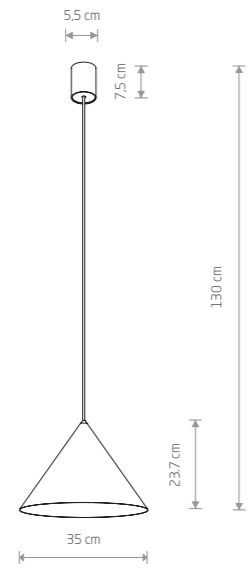

39,90 €

61,90 €

75,90 €