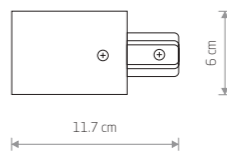

plastic PC, steel, copper

8972 8973