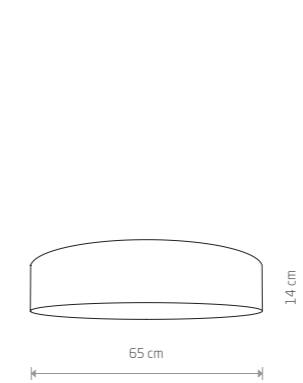

■ 8948

● 3xE27, max 25W only LED

CROCO
velvet, plastic, painted steel

■ 8956

● 4xE27, max 25W only LED

CROCO
velvet, plastic, painted steel

■ 8961

● 9xE27, max 25W only LED