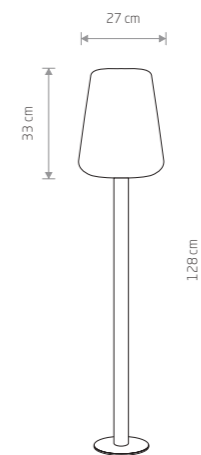

GALAXY

plastic PE, painted steel

9246

1xE27, max 40W

IP65