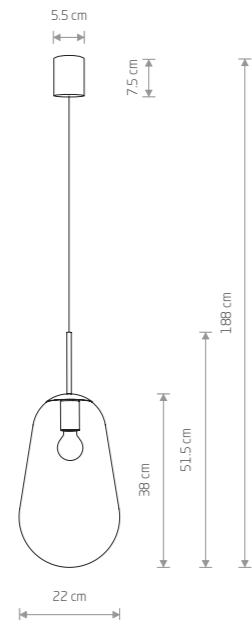

glass, brass-plated steel, painted steel

8673

1xE27, max 40W

glass, painted steel

7800

1xE27, max 40W

105,00 €

PEAR M