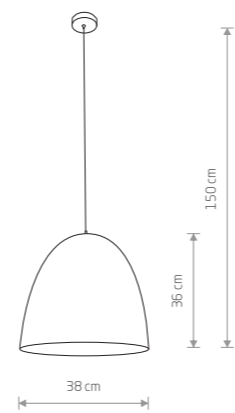

EGG M
composite, painted steel

9022 9021

1xE27, max 40W