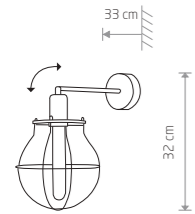

MILL 9136

59,90 €

MILL
painted steel, brass-plated steel

- 9135
- 8xE27, max 60W

MILL
painted steel, brass-plated steel

- 9136
- 3xE27, max 60W

MANUFACTURE 9740

95,90 €