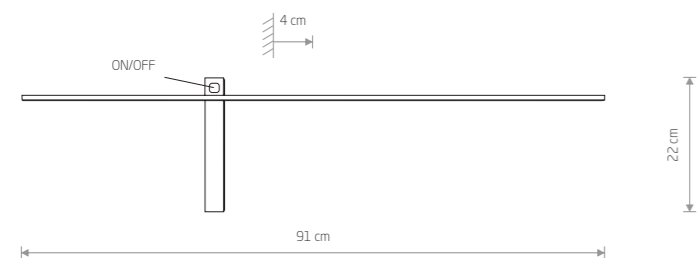

IMPULSE LED M
painted aluminum, plastic PC

■ 8116