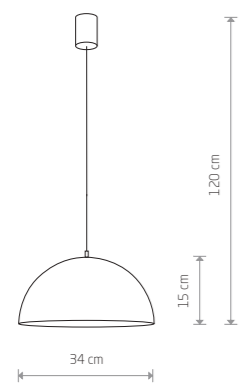

CHOCOLATE P019

COPPER P020

107,00 €

HEMISPHERE RUST L 6368

HEMISPHERE RUST S
painted steel

6367

1xE27, max 60W

HEMISPHERE RUST L
painted steel