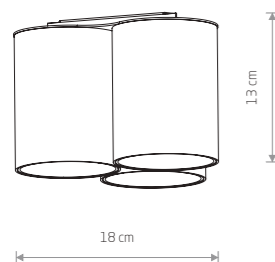

36,90 €

EYE TONE

painted steel, plastic ABS

■ 8086 ■ 8087

■ 8088 ■ 7665

● 2xGU10, max 10W only LED

47,90 €

EYE TONE

painted steel, plastic ABS

■ 8091 ■ 8092

■ 8093 ■ 7666

● 3xGU10, max 10W only LED

■ BLACK P013 RAL 9005 ■ WHITE P004 RAL 9003 ■ GOLD P021

47,90 €