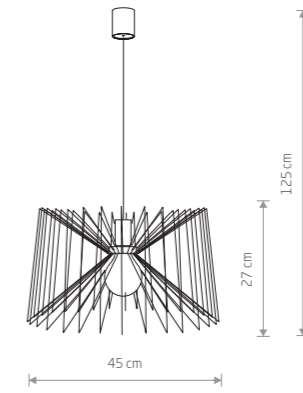

57,90 €

UMBRELLA

■ painted steel

■ 8873

● 1xE27, max 60W

■ brass-plated steel, painted steel

■ 8874

● 1xE27, max 60W

NESS

■ painted steel

■ 6767 ■ 6768

● 1xE27, max 60W

48,90 €

65,90 €

KAREN

■ painted steel, fabric

■ 4607

● 1xE27, max 40W

CAGE

■ painted steel

■ 6844

● 1xGU10, max 35W

59,90 €

55,90 €

CAMILLA

■ painted steel, fabric

■ 4611 ■ 4610

● 1xE27, max 40W

ALLAN

■ painted steel

■ 6941

● 1xGU10, max 35W

53,90 €