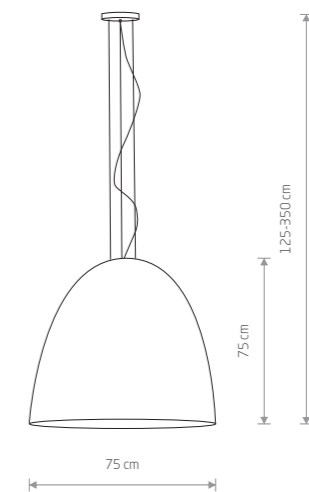

EGG XL
composite, painted steel, steel

9026 9025

7xE27, max 40W

WHITE P003 RAL 9003   BLACK P014 RAL 9005   GOLD P018