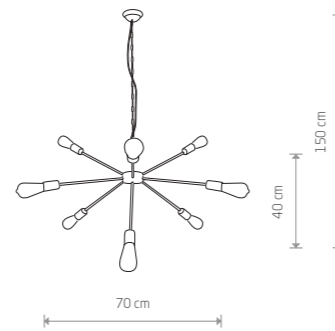

ROD
painted steel

■ 9130 ■ 9734

⌚ 9xE27, max 60W

■ GOLD P017

■ BLACK P013 RAL 9005