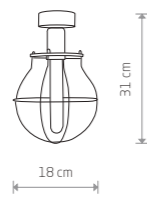

MANUFACTURE
painted steel, copper-clad steel

9741
1xE27, max 60W