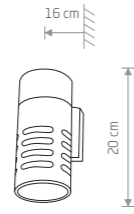

30,90 €

MEKONG

■ painted aluminum, glass

■ 4418

⚡ 1xE27, max 18W

IP42