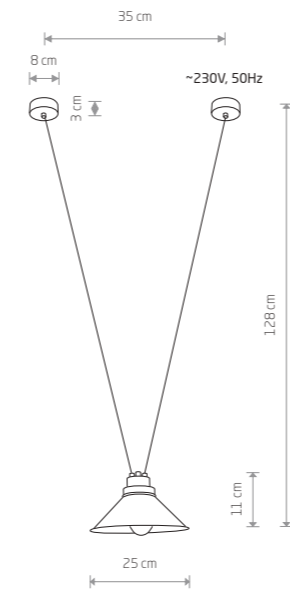

PERM
painted steel

9148

1x E27, max 60W