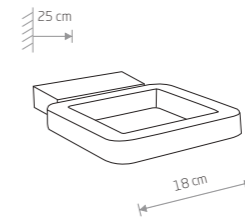

79,90 €

THIKA LED B
painted aluminum, glass

■ 9120