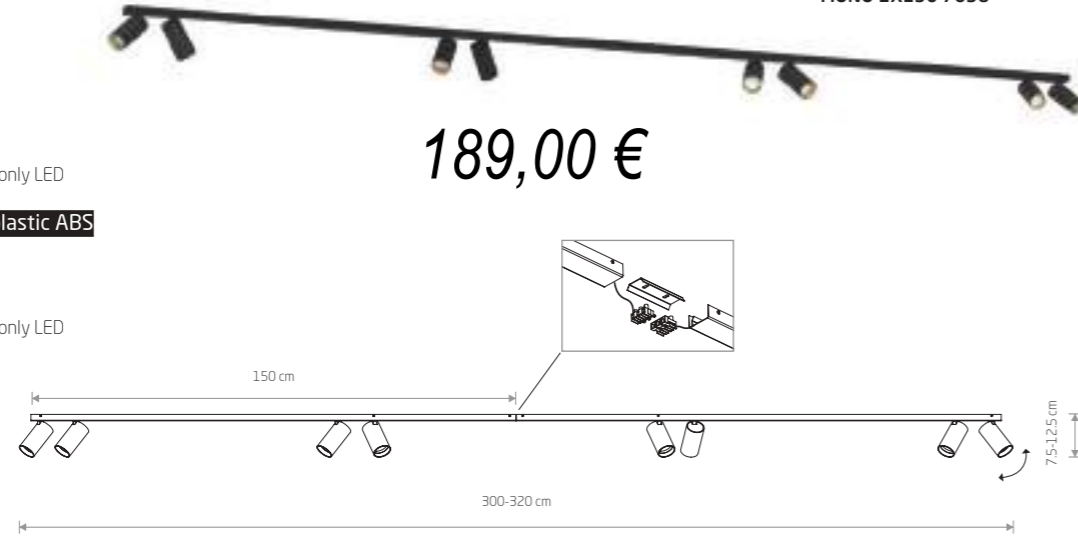

7750 7720

7694 7698

6xGU10, max 10W only LED

solid brass, painting steel, plastic ABS

7754

8xGU10, max 10W only LED

MONO 2X150 7698

189,00 €