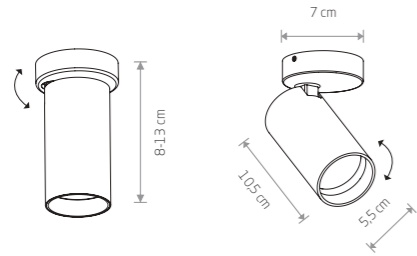

MONO

painting steel, plastic ABS

7807 7838

7771 7763

1xGU10, max 10W only LED

solid brass, painting steel, plastic ABS

7778

1xGU10, max 10W only LED