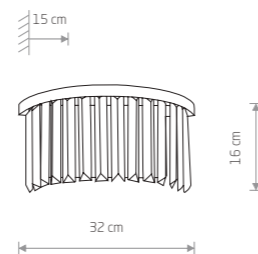

85,90 €

HAMPTON
chrome plated steel, glass

- 8155
- 2xE14, max 40W

CRISTAL M 7616

CRISTAL M
crystal, painted steel

7628 7627
9xE14, max 60W

CRISTAL 7633

CRISTAL
crystal, painted steel