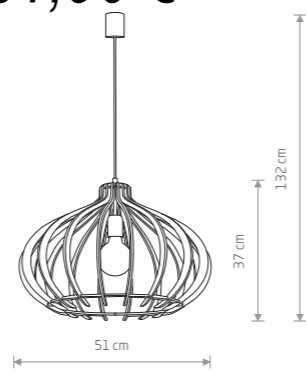

57,90 €

IKA C
plywood, painted steel

4173
1xE27, max 60W

61,90 €

IKA A
plywood, painted steel

4171
1xE27, max 60W

81,90 €

IKA D
plywood, painted steel