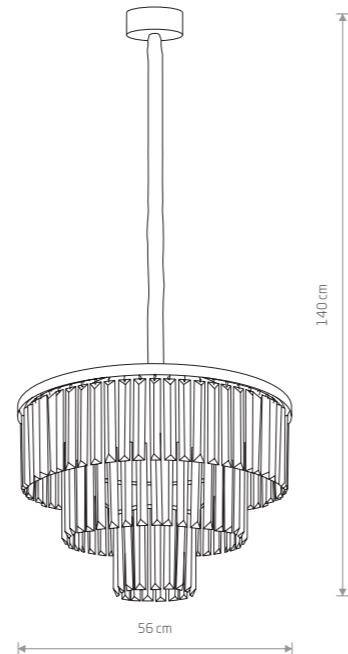

CRISTAL
crystal, painted steel

7632 7633
2xE14, max 60W

CRISTAL M
crystal, painted steel

7617 7616
9xE14, max 40W