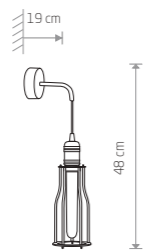

WORKSHOP C

painting steel, copper-clad steel

6335

1xE27, max 60W

WORKSHOP

painting steel, copper-clad steel

6606

1xE27, max 60W