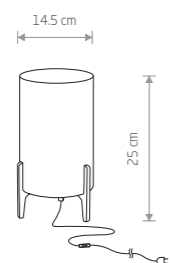

ROCKET

fabric, plywood

8490 8448

1xE27, max 40W