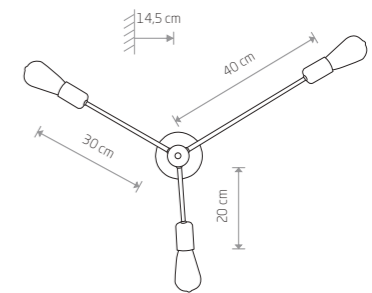

MILL
painted steel, brass-plated steel

- 9136
- 3xE27, max 60W