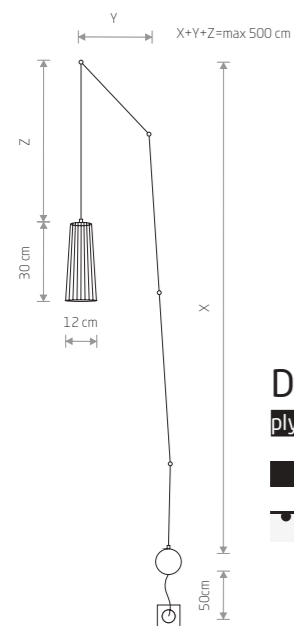

DOVER

plywood, braided cable, painted steel

9264

1xGU10, max 35W

DOVER

plywood, braided cable, painted steel

9263

2xGU10, max 35W