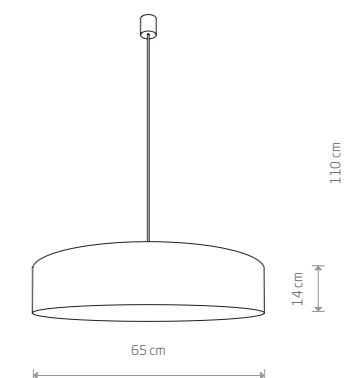

LAGUNA
velvet, plastic, painted steel

8954
3xE27, max 25W only LED

LAGUNA
velvet, plastic, painted steel

8957
4xE27, max 25W only LED

LAGUNA
velvet, plastic, painted steel

8962
9xE27, max 25W only LED

LAGUNA
velvet, plastic, painted steel