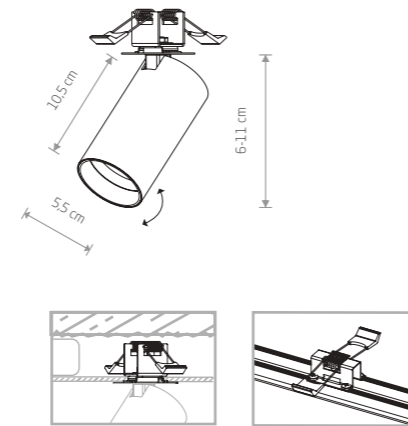

24,90 €

MONO SURFACE

painting steel, plastic ABS

7827 7833

7683 7688

1xGU10, max 10W only LED

solid brass, painting steel, plastic ABS

7744

1xGU10, max 10W only LED

cut out ø 35 mm

44,90 €

MONO SURFACE

painting steel, plastic ABS

7828 7834

7684 7690

2xGU10, max 10W only LED

solid brass, painting steel, plastic ABS

7745

2xGU10, max 10W only LED

cut out 160x31 mm

21,90 €

44,90 €