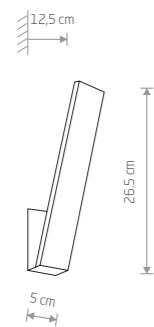

ZOA LED
painted aluminum, glass

■ 9421

Položka	Výkon	Teplota/farba	Svetelný tok	Uhol vyžar.	Colour Rendering Index (CRI)	Vstup	Typ ochr.	Síla	Stupeň ochrany	Životnosť
9421	10W LED	3000K	795 lm	110°	≥ 81	~220-230 V, 50/60 Hz	⊕	>0,55	IP54	20000h