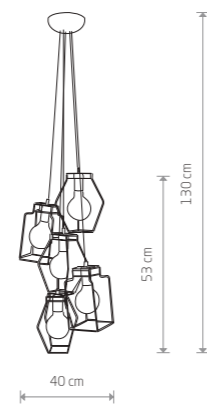

FIORD
painted steel

■ 9665

● 5xE27, max 60W