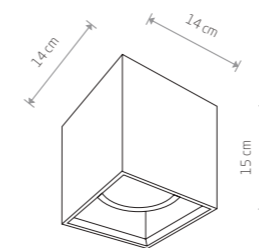

BOLD M

concrete

■ 9392
● 1xGU10 ES111, max 75W