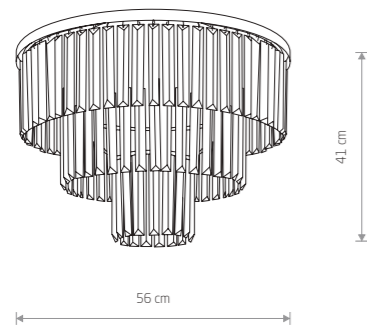

85,90 €

HAMPTON
chrome plated steel, glass

- 8155
- 2xE14, max 40W

CRISTAL M 7616

CRISTAL M
crystal, painted steel

7628 7627
9xE14, max 60W

CRISTAL 7633

CRISTAL
crystal, painted steel