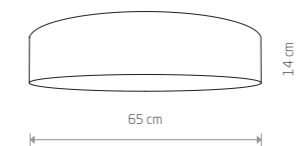

TURDA
fabric, plastic, painted steel

8955
4x E27, max 25W only LED