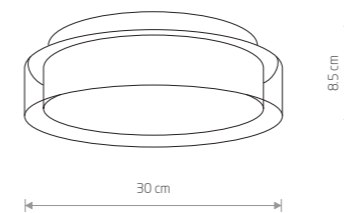

28,90 €

65,90 €

143,00 €

185,00 €

VISTA

chrome plated steel, glass

8051

1xG9, max 25W only LED