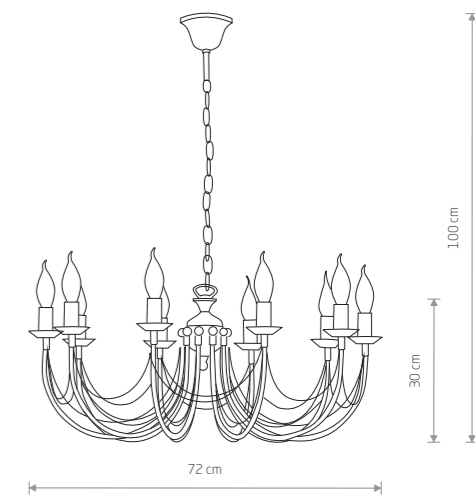

ARES
painted steel

205

5xE14, max 60W

ARES
painted steel

206

10xE14, max 60W

TWIST 4985

173,00 €