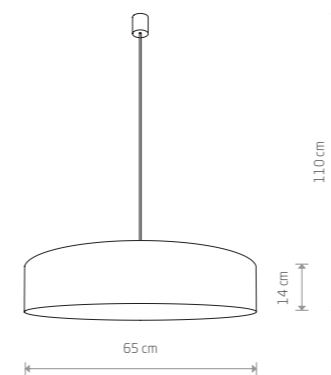

TURDA
fabric, plastic, painted steel

8950
3x E27, max 25W only LED

8955
4x E27, max 25W only LED