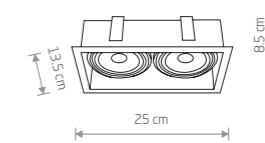

MOD
painted steel

9416 9412

2xGU10 ES111, max 75W

cut out 230x120 mm