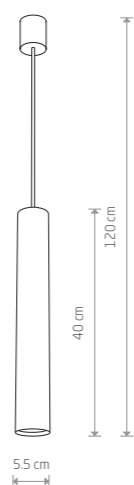

EYE M

painted steel

5397 5400

5398 6840

 1xGU10, max 10W only LED

solid brass, painted steel

 8914

 1xGU10, max 10W only LED