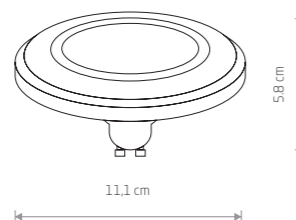

REFLECTOR DIFFUSER
LED, GU10, ES111, 9W

plastic

9342 3000K 9344 3000K
9211 4000K 9212 4000K