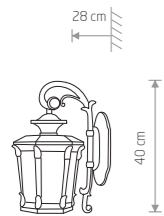

AMUR

■ painted aluminum, glass

■ 4692

● 1xE27, max 60W

IP23