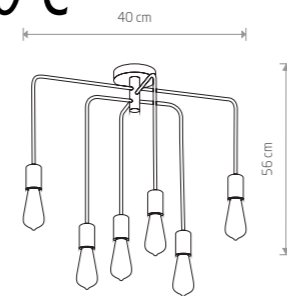

AXIS
painted steel

9296

6xE27, max 60W