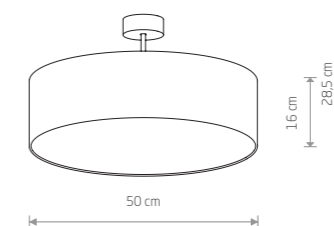

77,90 €

81,90 € VIOLET 7960

VIOLET 7961

77,90 €

VIOLET

fabric, plastic, painted steel

7958 7960 7961

3xE27, max 25W only LED