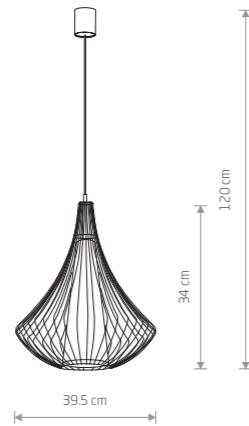

KAREN

■ painted steel, fabric

■ 4607

● 1xE27, max 40W