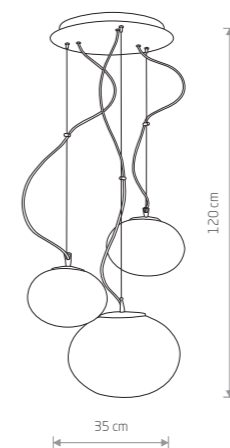

NUAGE L

glass, chrome plated steel

7026

1xE27, max 60W

NUAGE 7027

205,00 €

NUAGE

glass, chrome plated steel