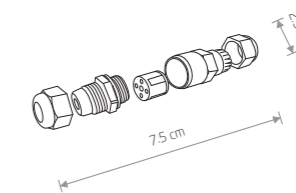

TUBE LED T8, 11W

glass

7500

4,90 €

WATERPROOF CONNECTOR IP68

plastic PA

8845

IP68