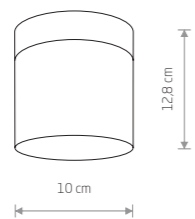

37,90 € CAYO 8055

CAYO

glass, painted steel

■ 8055

● 1xG9, max 40W

IP44

glass, chrome plated steel

▨ 9505

● 1xG9, max 40W

IP44

42,90 €

SIS

glass, painted steel

■ 8054

● 1xG9, max 40W

IP44

glass, chrome plated steel

▨ 9506

● 1xG9, max 40W

IP44

■ BLACK

■ WHITE

▨ CHROME

■ WHITE

■ BLACK

▨ CHROME