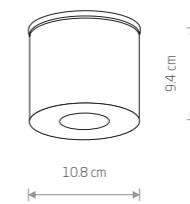

85,90 €

■ 9513

■ 9514

Item No.	Power	Colour temp.	Luminous flux	Beam angle	Colour Rendering Index (CRI)	Input	Safety type	Power factor	Ingress protection	Lifetime
9513	12W LED	3000K	538 lm	110°	≥ 80	~220-230 V, 50/60 Hz	⊕	>0,93	IP54	20000h
9514	12W LED	3000K	538 lm	110°	≥ 80	~220-230 V, 50/60 Hz	⊕	>0,93	IP54	20000h

HEXA 9565

39,90 €

■ 9564 ■ 9565

IP44