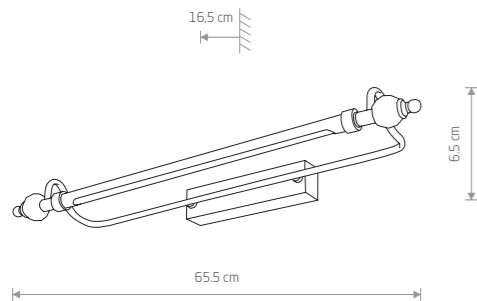

5xE14, max 60W

REMBRANT LED L 8167

89,90 €

99,90 €

REMBRANT LED M

brass plated steel

8166

REMBRANT LED L