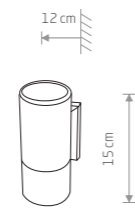

NEGRO
painted aluminum, glass
■ 4425
● 1xGU10, max 35W
IP54