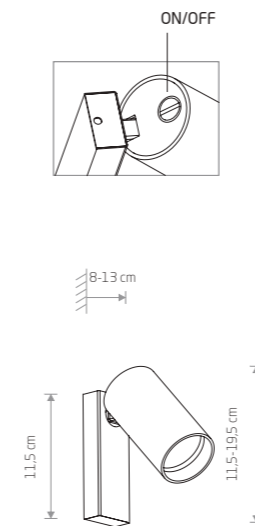

MONO 7840

23,90 €

MONO

painting steel, plastic ABS

- 7808   7840
- 7772   7764

1xGU10, max 10W only LED

solid brass, painting steel, plastic ABS

- 7780

1xGU10, max 10W only LED