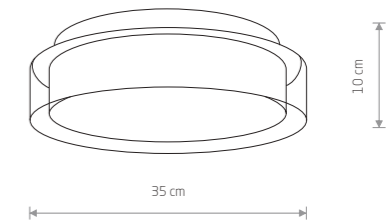

28,90 €

65,90 €

143,00 €

185,00 €

VISTA

chrome plated steel, glass

8051

1xG9, max 25W only LED