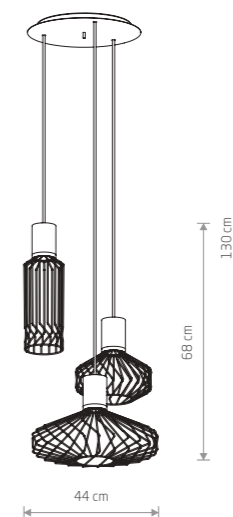

brass-plated steel, painted steel

WAVE L
painted steel

- 8856
- 1xE27, max 60W
- 8857
- 1xE27, max 60W

brass-plated steel, painted steel

53,90 €

WAVE L 8856

ABI M
painted steel, fabric

ABI S
painted steel, fabric