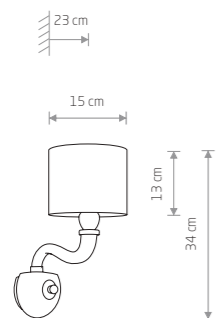

NEWPORT
glass, fabric, chrome plated steel

8157
1xE14, max 40W