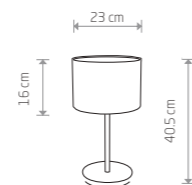

ALICE

fabric, painted steel

9090

1xE27, max 60W