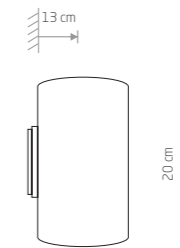

■ 5266 ■ 5272

■ 1xG9, max 35W

■ brushed stainless steel, glass

■ 5267

■ 1xG9, max 35W

36,90 €

TUBE

■ painted aluminum