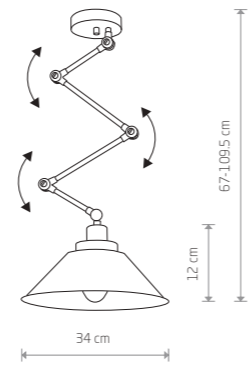

PANTOGRAPH
painted steel

9126

1xE27, max 60W