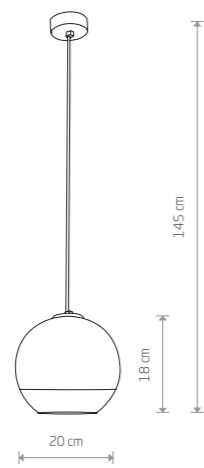

- 9056
- 9057
- 9058
- 1xE27, max 60W

POLARIS 9057

57,90 €

75,90 €

GLOBE PLUS M
metallized glass, painted steel

- 7606
- ⦿ 1xE27, max 60W

215,00 €

GLOBE PLUS S
metallized glass, painted steel