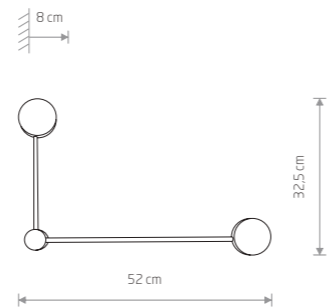

ORBIT

painting steel

7801 7804

2xGX53, max 8W