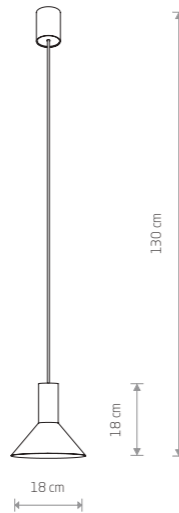

HERMANOS

painting steel, solid brass

8040 8103

1xGU10, max 10W only LED