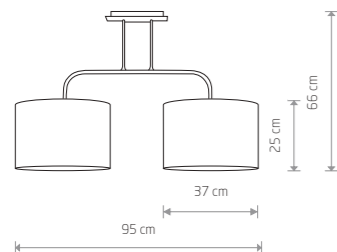

ALICE M

fabric, painted steel

6817

2xE27, max 60W