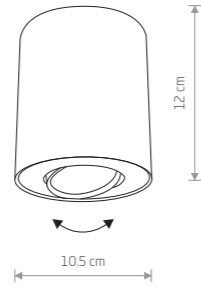

24,90 €

SET
painted steel

- 8900 8895
- 1xGU10, max 10W only LED

18,90 €

EYE TONE
painted steel, plastic ABS

- 8932 8928
- 1xGU10, max 10W only LED

24,90 €

SET
painted steel, painted aluminum

- 8902 8897
- 1xGU10, max 10W only LED

18,90 €

EYE TONE
painted steel, plastic ABS

- 8931 8926
- 1xGU10, max 10W only LED

24,90 €

SET
painted steel

- 8901 8896
- 1xGU10, max 10W only LED

18,90 €

EYE TONE
painted steel, plastic ABS

- 8930 8925
- 1xGU10, max 10W only LED

24,90 €

SET
painted steel

- 8903 8898
- 1xGU10, max 10W only LED