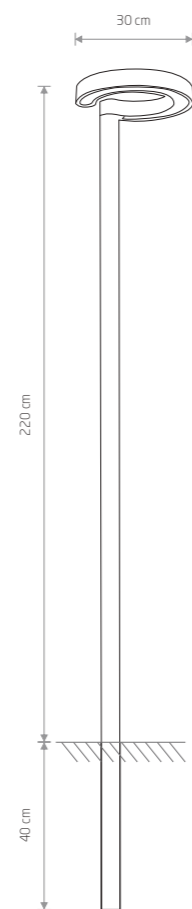

■ 9185

■ 9508

91,90 €