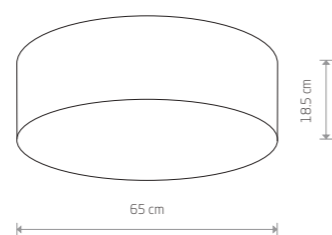

CAMERON

fabric, plastic, painted steel

9606

4xE27, max 25W only LED