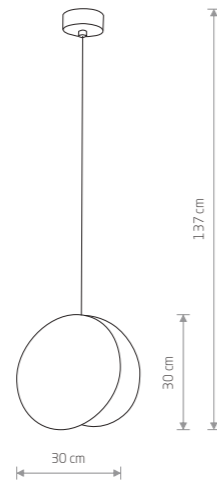

DARK WOOD
 BLACK P013 RAL 9005
 GOLD

WHEEL 9028

WHEEL 9033

WHEEL
plywood, painted steel

9028 9033

1xE27, max 40W

85,90 €

WHEEL LUX
plywood, painted steel