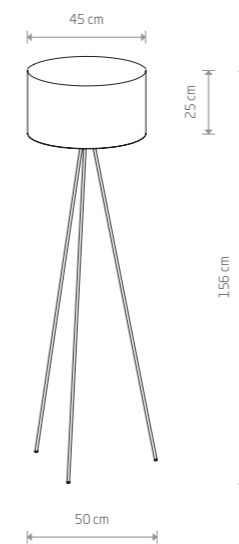

CADILAC

fabric, painted steel

- 7992
- 7991
- 8191

1xE27, max 40W