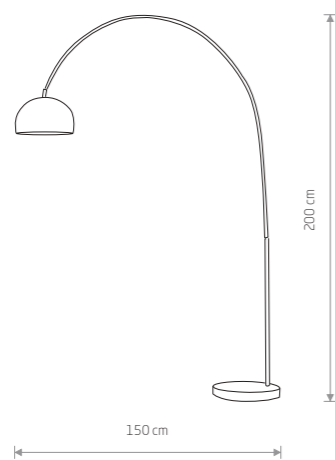

painted steel, flexible stem, chrome plated steel

5794 5795 5796
5797 5798 5828

1xE27, max 18W

WHITE SILVER GREEN BLUE PINK BLACK CHROME

COSMO 4917

225,00 €

COSMO

brushed stainless steel, marble