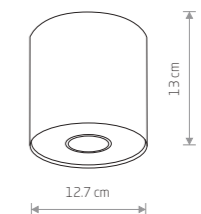

POINT PLEXI M
painted steel, plastic PMMA

6525 6527 6526

1xGU10, max 10W only LED

POINT PLEXI L
painted steel, plastic PMMA

6528 6530

1xE27, max 20W

POINT S
painted steel

6000

1xGU10, max 35W

POINT M
painted steel

6001

1xGU10, max 35W

23,90 €

23,90 €

24,90 €

POINT M 6007

POINT S
painted steel

6006

1xGU10, max 35W

POINT M
painted steel

6007

1xGU10, max 35W

21,90 €

BIT S
painted steel

9482 9486

1xGU10 ES111, max 75W

BIT M
painted steel

9481 9485

1xGU10 ES111, max 75W