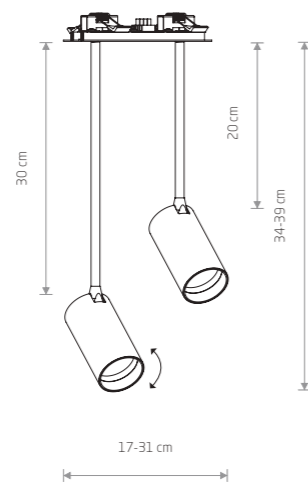

solid brass, painted steel, plastic ABS

7742

1xGU10, max 10W only LED

cut out ø 35 mm

MONO SURFACE LONG

painted steel, plastic ABS

7736 7740

7678 7682