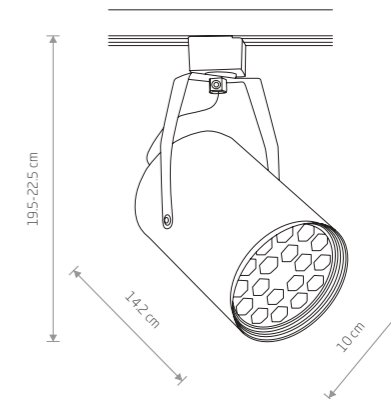

PROFILE STORE PRO LED 18W

Painted aluminum, plastic

- 8325 3000K 8327 3000K
- 8324 4000K 8326 4000K