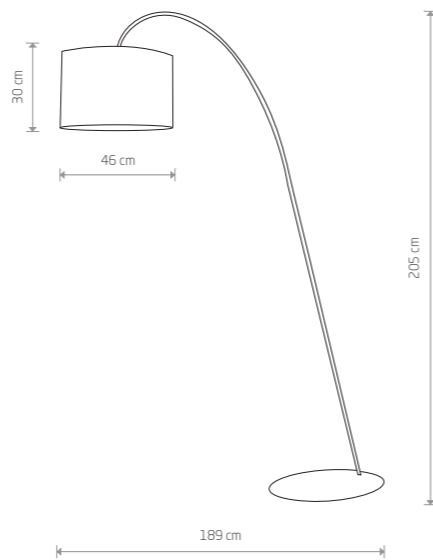

1xE14, max 40W

ALICE
fabric, painted steel
9084
1xE27, max 60W

ALICE
fabric, painted steel
9091
1xE27, max 60W

ALICE L
fabric, painted steel
4961
1xE27, max 60W

ALICE M
fabric, painted steel
4962
2xE27, max 60W