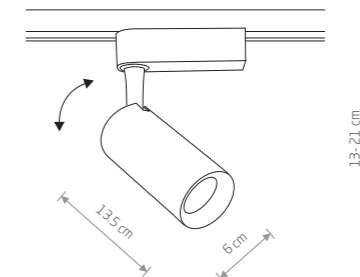

PROFILE IRIS LED 20W

painting aluminum, plastic PC

- 9004 3000K   9005 3000K
- 9006 4000K   9007 4000K

Položka č.	Výkon	Teplota svetla	Svetelný tok	Uhol vyžarovania	Colour Rendering Index (CRI)	Vstup	Typ zabezpečenia	Power factor	Stupeň ochrany	Životnosť
8995	7W LED	3000K	480 lm	30°	80	~220-230 V, 50/60 Hz	☐	>0,5	IP20	30000h
8996	7W LED	3000K	430 lm	30°	80	~220-230 V, 50/60 Hz	☐	>0,5	IP20	30000h
8997	7W LED	4000K	530 lm	30°	80	~220-230 V, 50/60 Hz	☐	>0,5	IP20	30000h
8998	7W LED	4000K	480 lm	30°	80	~220-230 V, 50/60 Hz	☐	>0,5	IP20	30000h
9000	12W LED	3000K	800 lm	30°	80	~220-230 V, 50/60 Hz	☐	>0,5	IP20	30000h
9001	12W LED	3000K	720 lm	30°	80	~220-230 V, 50/60 Hz	☐	>0,5	IP20	30000h
9002	12W LED	4000K	850 lm	30°	80	~220-230 V, 50/60 Hz	☐	>0,5	IP20	30000h
9003	12W LED	4000K	800 lm	30°	80	~220-230 V, 50/60 Hz	☐	>0,5	IP20	30000h

Položka č.	Výkon	Teplota svetla	Svetelný tok	Uhol vyžarovania	Colour Rendering Index (CRI)	Vstup	Typ ochrany	Power factor	Stupeň ochrany	Životnosť
9004	20W LED	3000K	1320 lm	30°	80	~220-230 V, 50/60 Hz	☐	>0,5	IP20	30000h
9005	20W LED	3000K	1230 lm	30°	80	~220-230 V, 50/60 Hz	☐	>0,5	IP20	30000h
9006	20W LED	4000K	1450 lm	30°	80	~220-230 V, 50/60 Hz	☐	>0,5	IP20	30000h
9007	20W LED	4000K	1320 lm	30°	80	~220-230 V, 50/60 Hz	☐	>0,5	IP20	30000h