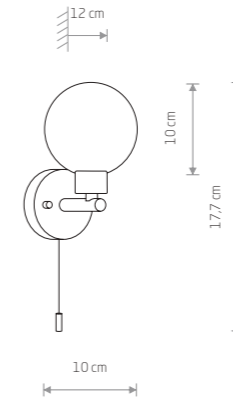

29,90 €

SIMI

painted steel, glass

8052

1xG9, max 25W
IP44

28,90 €

BRAZOS

glass, painted steel

8057

1xG9, max 25W
IP44