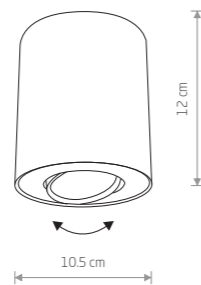

- 8931 8926
- 1xGU10, max 10W only LED

24,90 €

SET
painted steel

- 8901 8896
- 1xGU10, max 10W only LED

18,90 €

EYE TONE
painted steel, plastic ABS

- 8930 8925
- 1xGU10, max 10W only LED

24,90 €