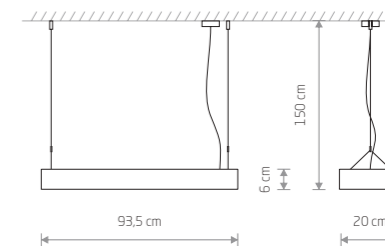

SOFT LED 90X20

painting aluminum, plastic PMMA

7545 7532

2xLED TUBE T8, max 16W, included