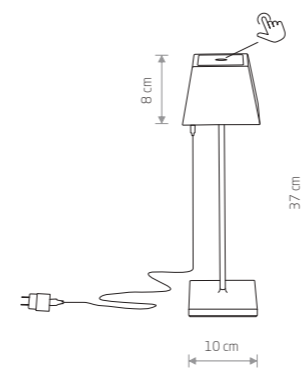

BIELA GRAFITOVÁ

PICNIC LED 8177

MAHE LED 8397

125,00 €

MICRO USB

MICRO USB

MAHE LED
painted aluminum, plastic PC

8397 8398