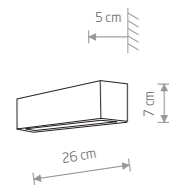

STRAIGHT WALL XS

painting steel, plastic PMMA

6345 6354

6350 7601

1xE14, max 40W