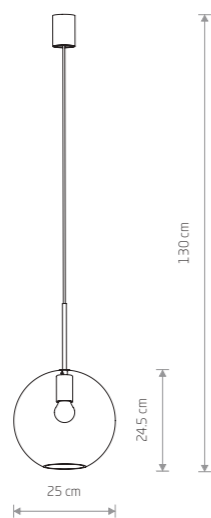

SPHERE L
glass, painted steel

7850

1xE27, max 40W