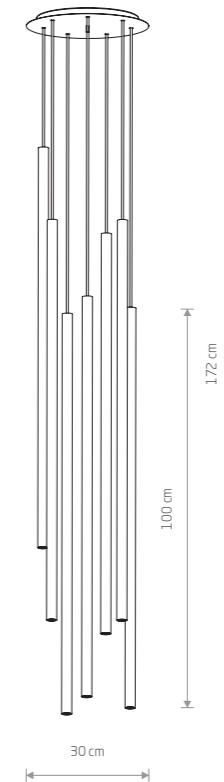

179,00 €

329,00 €

LASER 1000
painted steel

7667

7xG9, max 10W only LED

solid brass, painted steel

7668

7xG9, max 10W only LED

137,00 €

LASER 490
painted steel

8922 8923

10xG9, max 10W only LED

solid brass, painted steel

8924

10xG9, max 10W only LED

LASER 490
painted steel

8918 8920

7xG9, max 10W only LED

solid brass, painted steel

8921

7xG9, max 10W only LED