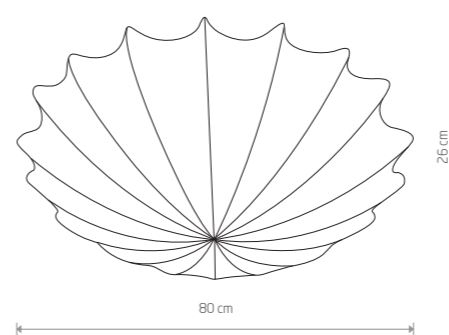

FORM L
fabric, painted steel

- 9672
- 4xE27, max 25W only LED