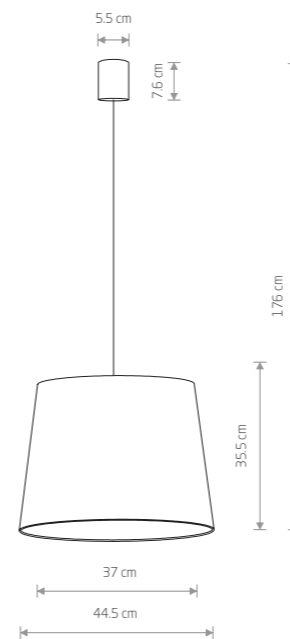

CONE M
velvet, painted steel

- 8441
- 8443
- 8442

1xE27, max 60W