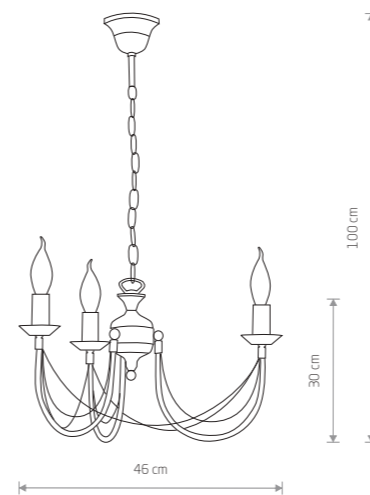

ARES
painted steel

204

3xE14, max 60W