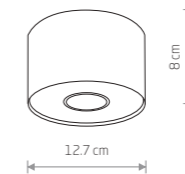

POINT PLEXI M
painted steel, plastic PMMA

6525 6527 6526

1xGU10, max 10W only LED

POINT PLEXI L
painted steel, plastic PMMA

6528 6530

1xE27, max 20W

POINT M 6001