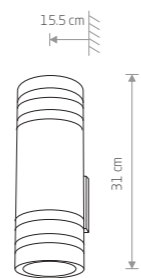

SIERRA
painted aluminum, plastic PC

■ 4421
⚡ 1xE27, max 40W
IP54

43,90 €

SIERRA
painted aluminum, plastic PC

■ 4422
⚡ 2xE27, max 40W
IP54