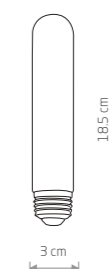

BULB VINTAGE LED E27, 4W

glass

9795