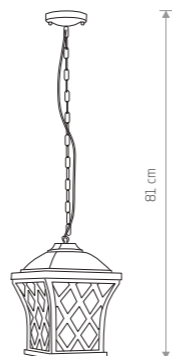

■ painted aluminum, glass

■ 5294

● 1xE27, max 60W

IP23

81 cm

185 cm

TAY

■ painted aluminum, glass