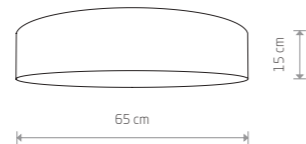

LAGUNA
velvet, plastic, painted steel

8957
4xE27, max 25W only LED