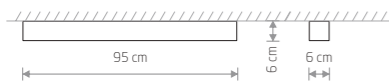

SOFT WALL LED 60X6 7541

115,00 €

SOFT WALL LED 60X6

painting aluminum, plastic PMMA

7541 7528

1xLED TUBE T8, max 11W, included

SOFT CEILING LED 90X6 7533

97,90 €