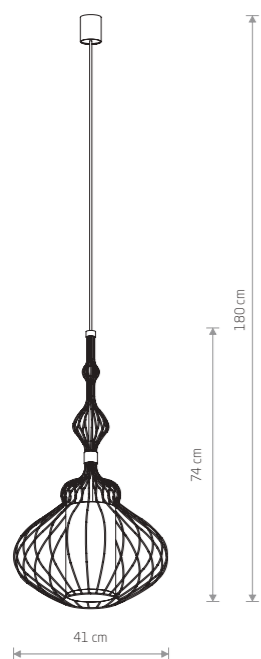

brass-plated steel, painted steel

WAVE L
painted steel

- 8856
- 1xE27, max 60W
- 8857
- 1xE27, max 60W

brass-plated steel, painted steel

53,90 €

WAVE L 8856

ABI M
painted steel, fabric

ABI S
painted steel, fabric