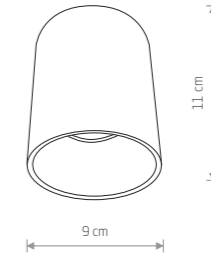

18,90 €

EYE TONE
painted steel, plastic ABS

- 8932 8928
- 1xGU10, max 10W only LED

24,90 €

SET
painted steel, painted aluminum

- 8902 8897
- 1xGU10, max 10W only LED

18,90 €

EYE TONE
painted steel, plastic ABS