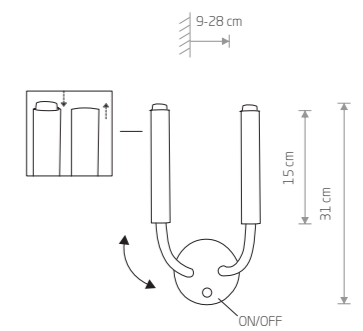

1xG9, max 10W only LED

solid brass, painted steel, flexible stem

8352

1xG9, max 10W only LED

STALACTITE
painted steel, flexible stem

8353 8354

2xG9, max 10W only LED

solid brass, painted steel, flexible stem