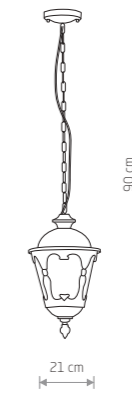

TYBR

■ painted aluminum, glass

■ 4684

● 1xE27, max 60W

IP44