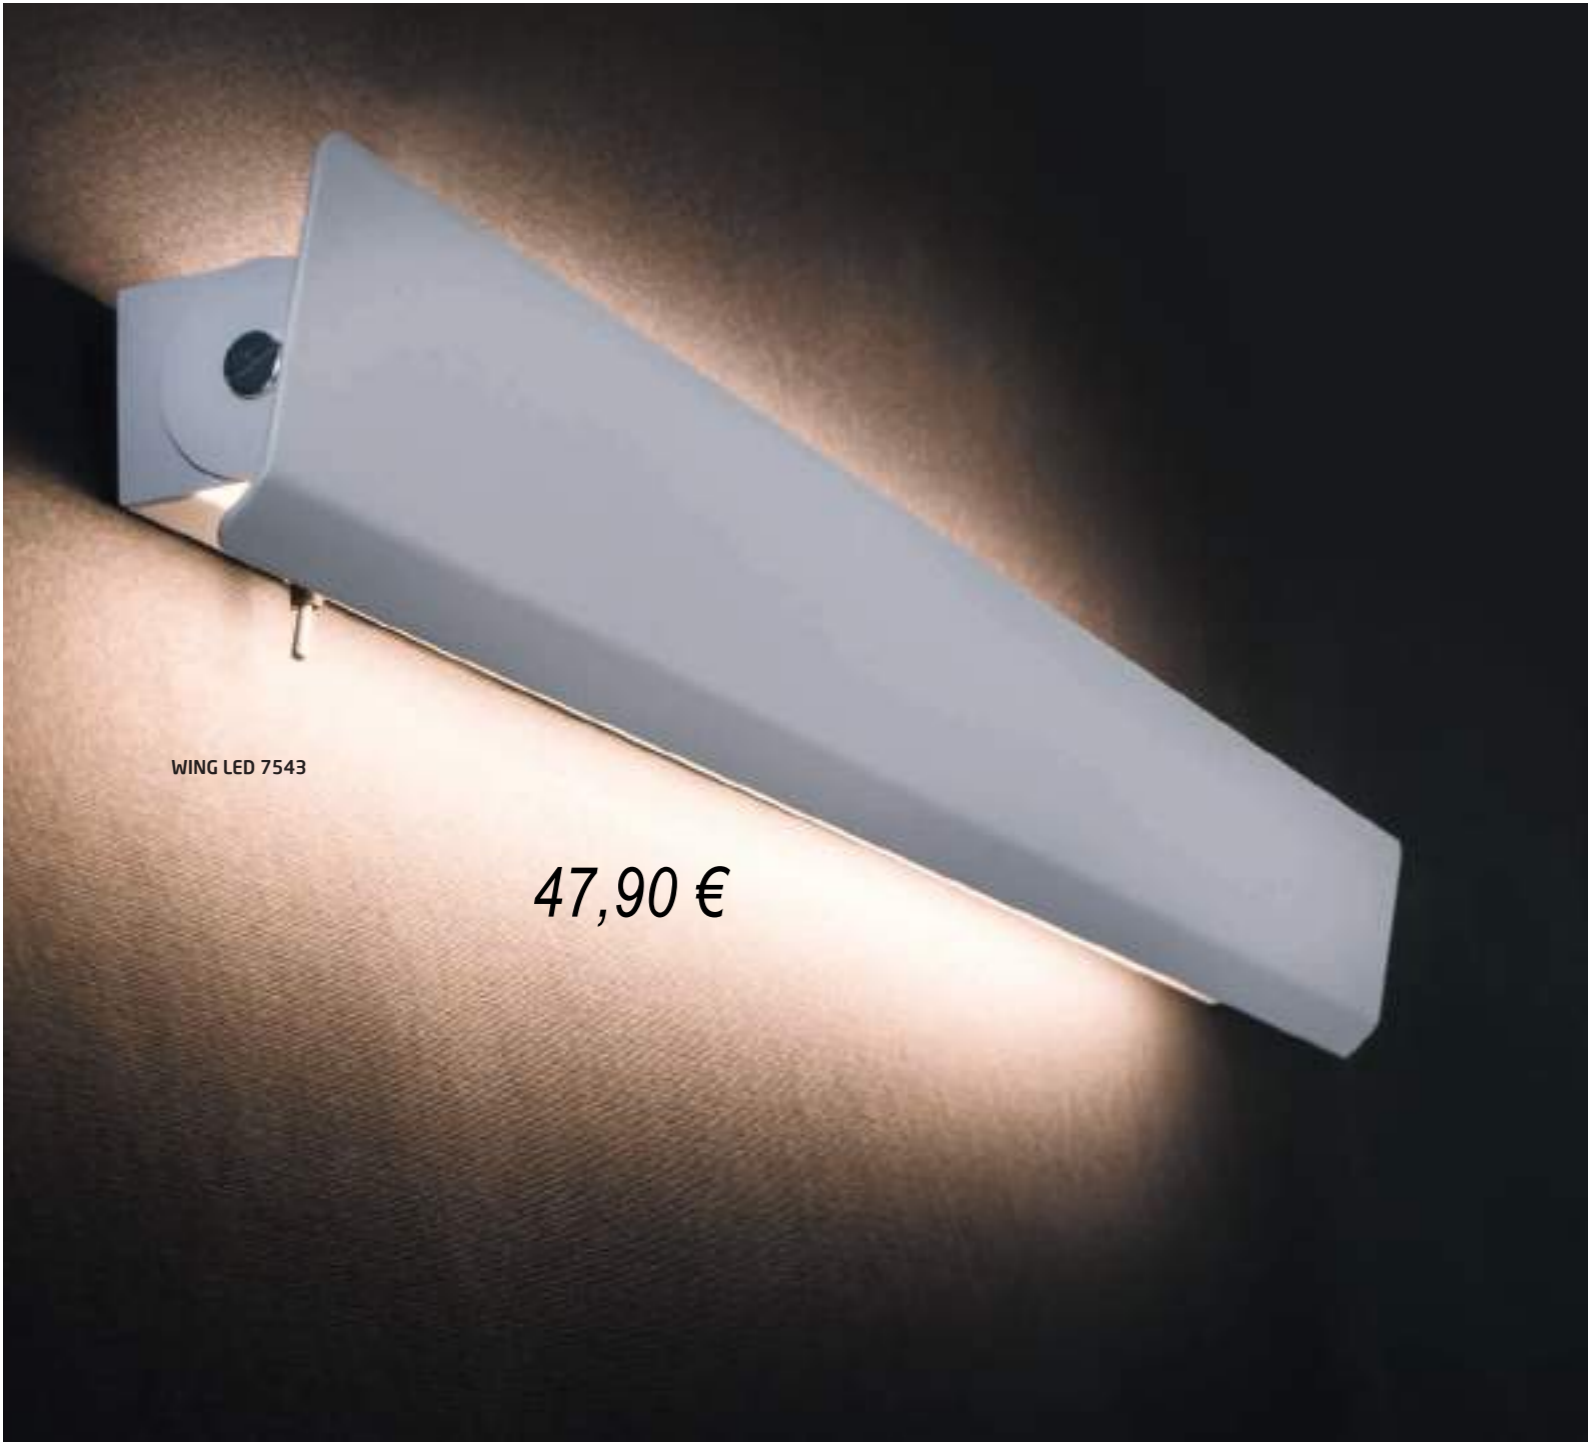

WING LED 7543

47,90 €