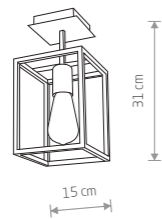

■ 9046

● 1xE27, max 60W

CRATE

■ painted steel

■ 9045

● 1xE27, max 60W

CRATE

■ painted steel