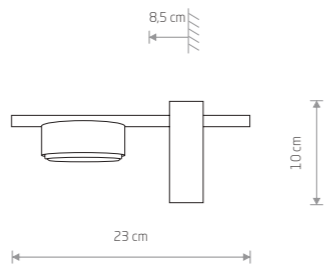

PILLS

painting aluminum, painted steel

8271 8265

1xGX53, max 8W