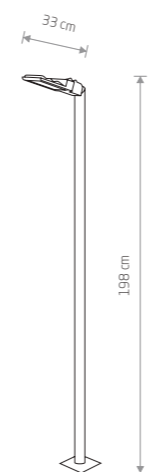

PATHWAY LED M

painting steel, painting aluminum

9252