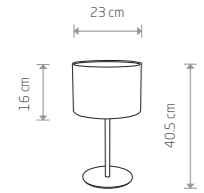

1xE14, max 40W

ALICE
fabric, painted steel
9084
1xE27, max 60W

ALICE
fabric, painted steel
9091
1xE27, max 60W

ALICE L
fabric, painted steel
4961
1xE27, max 60W

ALICE M
fabric, painted steel
4962
2xE27, max 60W