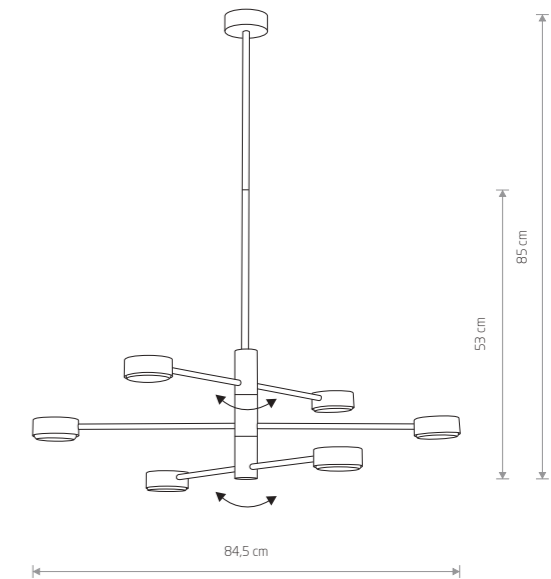

ORBIT

painting steel

7942 7946

6xGX53, max 8W