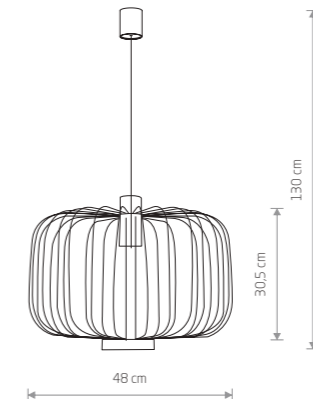

ALLAN

■ painted steel

■ 6941

● 1xGU10, max 35W