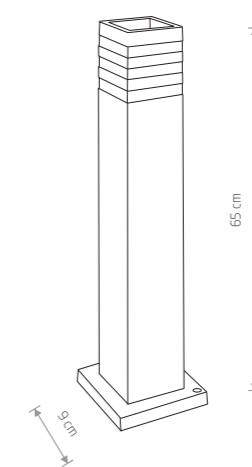

OIR

■ painted aluminum, plastic PC

■ 9158

● 1xE27, max 40W

IP44

69,90 €