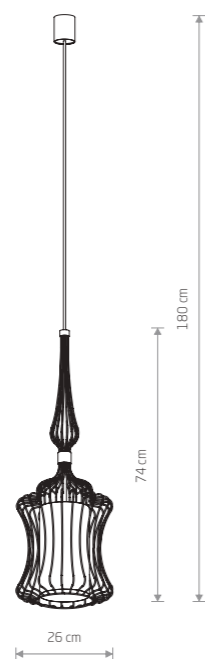

brass-plated steel, painted steel

WAVE L
painted steel

- 8856
- 1xE27, max 60W
- 8857
- 1xE27, max 60W

brass-plated steel, painted steel

53,90 €

WAVE L 8856

ABI M
painted steel, fabric

ABI S
painted steel, fabric