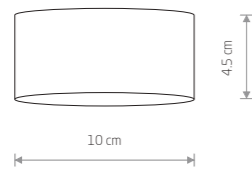

FLEA

painting steel

- 8202
- 8203

1xGX53, max 12W

POINT TONE

painting steel, plastic ABS

- 8220
- 8221
- 8222
- 8223
- 8224
- 8225

1xGU10, max 10W only LED

INDIA

painting aluminum

- 7858
- 7860

1xGU10, max 15W

MIKE

painting aluminum

- 7660
- 7658

1xGU10, max 15W