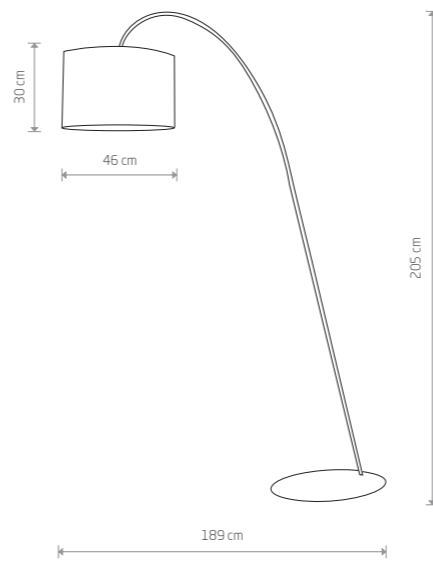

ALICE L
painted steel, fabric
4963
1xE27, max 60W

ALICE XS
fabric, painted steel
5663
1xE27, max 60W

ALICE M
fabric, painted steel
3458
1xE27, max 60W

ALICE L
fabric, painted steel
3466
1xE27, max 60W

ALICE L
painted steel, fabric
3464 3457
1xE27, max 60W