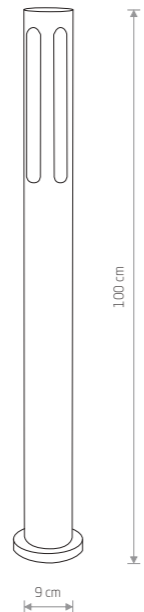

95,90 €

MEKONG

■ painted aluminum, glass

■ 4698

⚡ 1xE27, max 18W

IP42