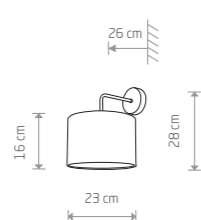

6816 5384

1xE27, max 60W

ALICE M

fabric, painted steel

6817

2xE27, max 60W

ALICE

fabric, painted steel