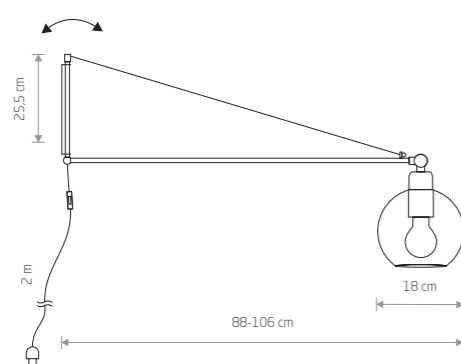

MONACO

glass, painted steel

■ 9362

● 2xE27, max 60W

CRANE

glass, painted steel, solid brass

■ 9374

● 1xE27, max 60W