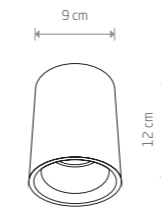

SHY S

concrete

■ 9390
● 1xGU10, max 35W