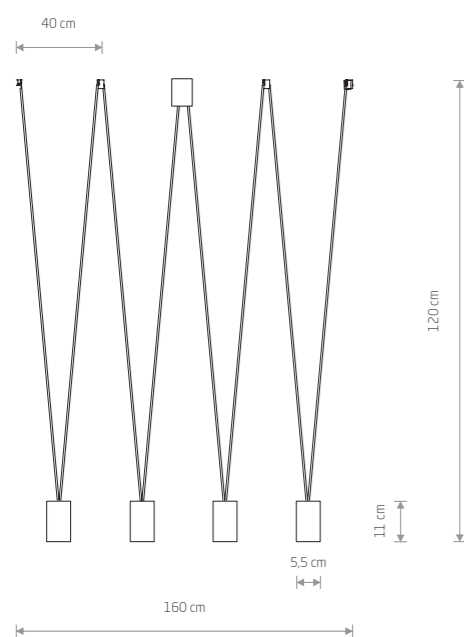

MORE EYE

painted steel

7824 7822

4xGU10, max 10W only LED

solid brass, painted steel

7610

4xGU10, max 10W only LED