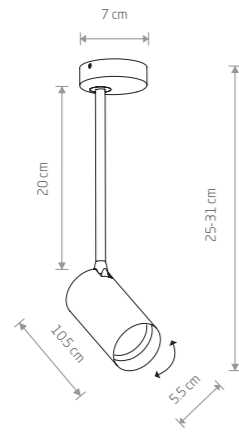

MONO LONG S

painting steel, plastic ABS

7724 7727

7670 7673

1xGU10, max 10W only LED

solid brass, painting steel, plastic ABS

7731

1xGU10, max 10W only LED