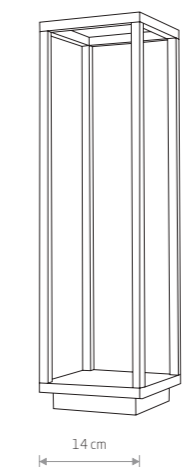

SYMMETRY LED

painting aluminum, plastic PC

■ 8180

99,99 €

Item No.	Power	Colour temp.	Luminous flux	Beam angle	Colour Rendering Index (CRI)	Input	Safety type	Power factor	Ingress protection	Lifetime
8176	7W LED	3000K	212 lm	67 °	85	~220-230 V, 50/60 Hz	⊕	>0,5	IP54	30000h
8180	7W LED	3000K	388 lm	66 °	85	~220-230 V, 50/60 Hz	⊕	>0,85	IP54	30000h