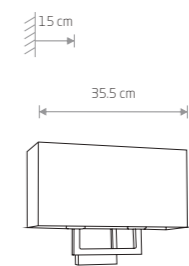

HOTEL

fabric, chrome plated steel

■ 4731 ■ 9304

● 2xE27, max 60W

69,90 €