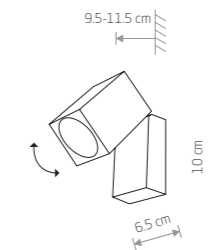

PRIMM

painting aluminum, glass

■ 9551

● 1xGU10, max 10W

IP54

27,90 €