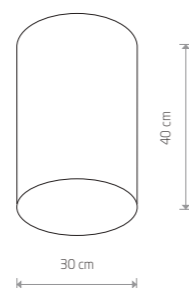

2xE27, max 25W only LED

**CAMERON**

fabric, plastic, painted steel

9685

1xE27, max 25W only LED

**CAMERON**

fabric, plastic, painted steel

9684