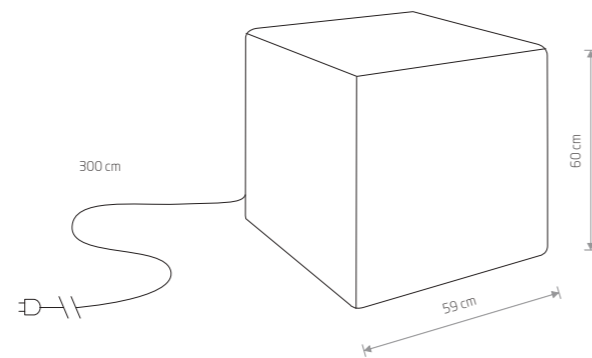

113,00 €

CUMULUS CUBE M

plastic PE

8966

1xE27, max 60W

IP44

STAR

plastic PE

9426

1xE27, max 40W

IP44

63,90 €

205,00 €

CUMULUS CUBE L

plastic PE

8965

1xE27, max 60W

IP44

GALAXY

plastic PE, painted steel

9246

1xE27, max 40W

IP65

103,00 €