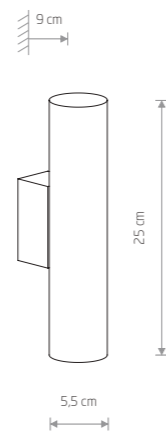

17,90 €

30,90 €

30,90 €

43,90 €

EYE WALL

■ painted steel

- 8073 ■ 8072

■ 2xGU10, max 10W only LED