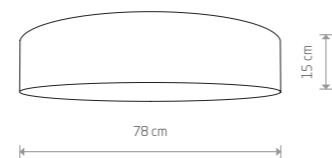

133,00 €

TURDA 8955

TURDA 8802

179,00 €

TURDA
fabric, plastic, painted steel

8945
3x E27, max 25W only LED

TURDA
fabric, plastic, painted steel

8952
3x E27, max 25W only LED