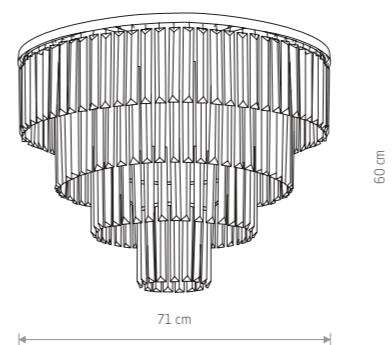

7632 7633
2xE14, max 60W

CRISTAL M
crystal, painted steel

7617 7616
9xE14, max 40W

CRISTAL L 7631

CRISTAL L
crystal, painted steel

7631 7630
12xE14, max 60W

CRISTAL 7632

CRISTAL L
crystal, painted steel