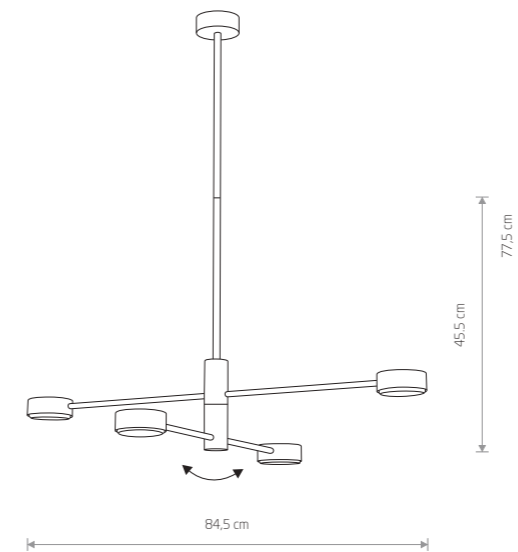

ORBIT

painting steel

7941 7945

4xGX53, max 8W