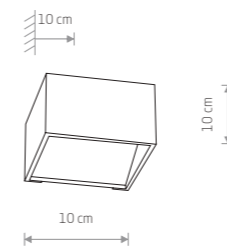

TUBE

■ painted aluminum

■ 9317 ■ 9318 ■ 9320

■ 2xGU10 ES111, max 75W

51,90 €

LIA LED

■ painted aluminum

■ 6913

■