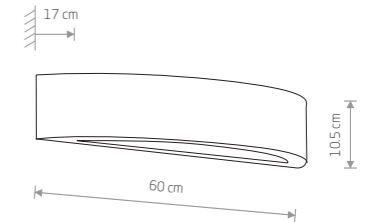

GIPSY L

gypsum, glass

2411

2xE27, max 60W