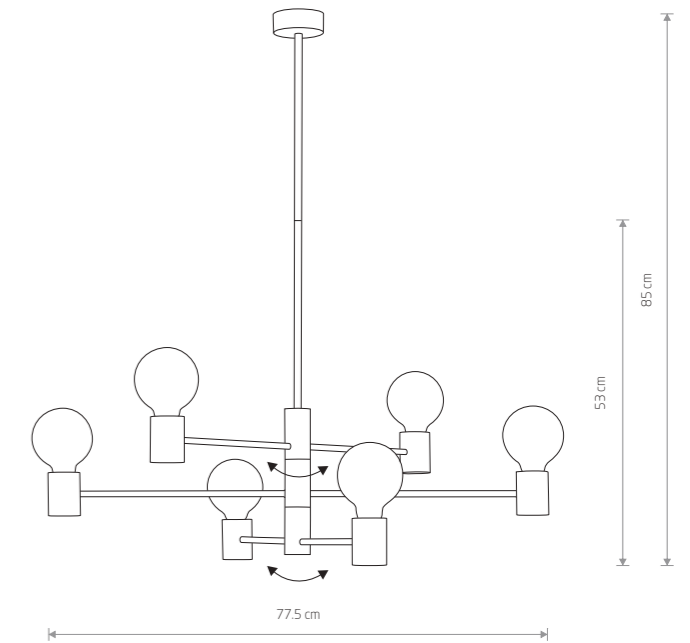

RADIUS
painted steel

■ 7932

🔌 6xE27, max 60W