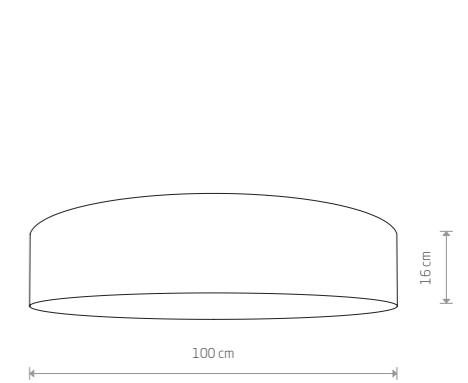

■ 8948

● 3xE27, max 25W only LED

CROCO
velvet, plastic, painted steel

■ 8956

● 4xE27, max 25W only LED

CROCO
velvet, plastic, painted steel

■ 8961

● 9xE27, max 25W only LED