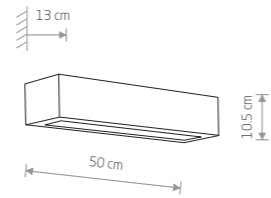

GIPSY M

gypsum, glass

2207

2xE27, max 60W