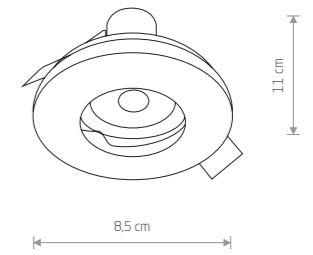

JULIET
steel

- 7663 7664
- 1xGU10, max 15W
- IP54/20
- cut out 56 mm

8,90 €