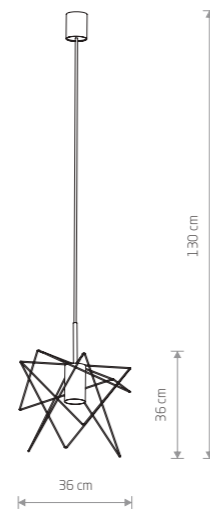

GSTAR

■ painted steel

■ 7795

● 1xGU10, max 10W only LED

■ brass-plated steel, painted steel

■ 8854

● 1xGU10, max 10W only LED