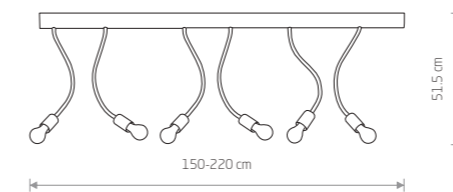

FLEX
flexible stem, painted steel

- 9772 9766
- 5xE27, max 60W

117,00 €

FLEX 9273

FLEX
flexible stem, painted steel

- 9765
- 6xE27, max 60W

FLEX
flexible stem, painted steel

- 9774 9768
- 1xE27, max 60W