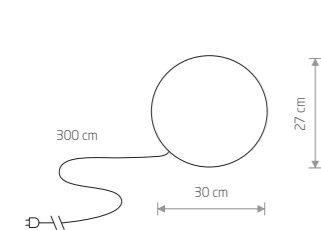

CUMULUS S

plastic PE

6976

1xE27, max 40W

IP44