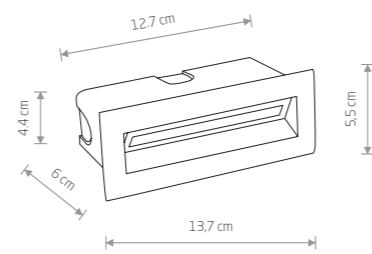

BAY LED
painted aluminum, plastic PC

■ 8165

Položka	Výkon	Farbasvetla	Svetelný tok	Uhol vyžar.	Colour Rendering Index (CRI)	Vstup	Typ ochrany	Sila	Stupeň ochrany	Životnosť
8164	3W LED	3000K	200 lm	54 °	≥80	~220-230 V, 50/60 Hz	⊕	>0,5	IP65	10000h
8165	5W LED	3000K	360 lm	51 °	≥80	~220-230 V, 50/60 Hz	⊕	>0,5	IP65	10000h

Položka	Výkon	Farbasvetla	Svetelný tok	Uhol vyžar.	Colour Rendering Index (CRI)	Vstup	Typ ochrany	Sila	Stupeň ochrany	Životnosť
8147	1,6W LED	3000K	61 lm	120 °	≥80	~220-230 V, 50/60 Hz	⊕	>0,5	IP54	20000h
8148	1,6W LED	3000K	61 lm	120 °	≥80	~220-230V V, 50/60 Hz	⊕	>0,5	IP54	20000h