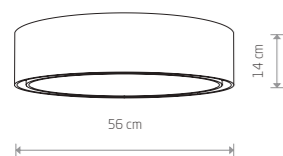

MIST
fabric, plastic, painted steel

- 8943
- 3xE27, max 25W only LED