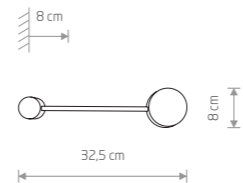

ORBIT

painting steel

7803 7806

1xGX53, max 8W