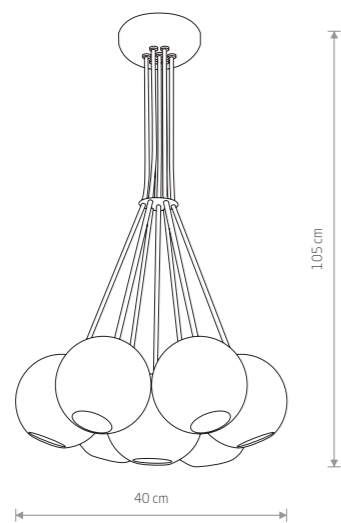

PLANE

plywood, flexible stem, painted steel

6903

2xGU10, max 35W

153,00 €

MALWI

painted steel, braided cable

 6327