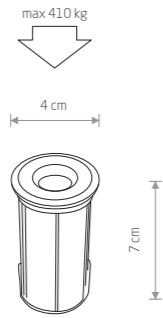

29,90 €

PICCO LED S
aluminum

9106

cut out ø 38 mm

IP67