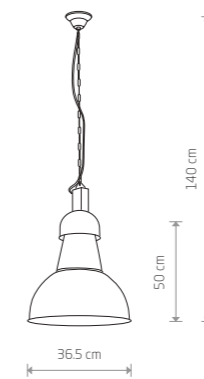

HIGH-BAY
painted steel

5067

1xE27, max 60W

BLACK P013 RAL 9005 WHITE P001 RAL 9003