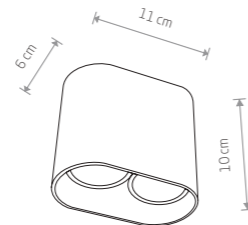

27,90 €

PAG
painted aluminum

9387 9386

2xGU10, max 35W