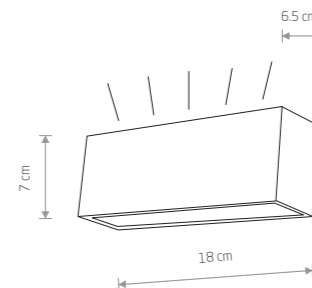

UNIT LED
painted aluminum

■ 9122
⚡

Item No.	Power	Colour temp.	Luminous flux	Beam angle	Colour Rendering Index (CRI)	Input	Safety type	Power factor	Ingress protection	Lifetime
9122	2x5W LED	3000K	727 lm	110°	≥ 80	~220-230 V, 50/60 Hz	⊕	>0,89	IP54	20000h