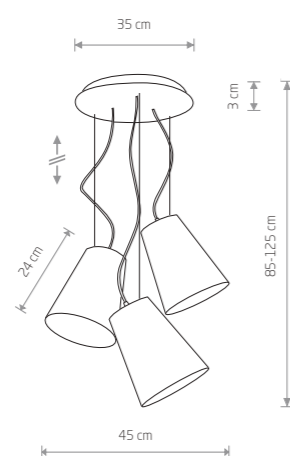

RETTO
fabric, painted steel

▲ 6820
● 3xE27, max 60W