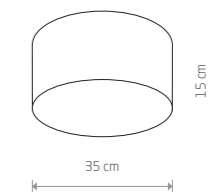

CAMERON

fabric, plastic, painted steel

9687

2xE27, max 25W only LED