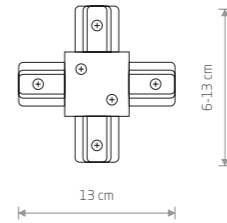

plastic PC, steel, copper

8836 8837