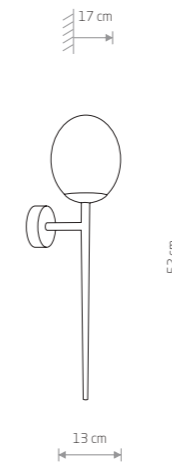

ICE BALL 8126

81,90 €

ICE BALL
brass-plated steel, glass

■ 8126

■ 1xG9, max 25W
IP44

95,90 €

TORCH
chrome plated steel, glass

■ 8123