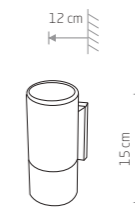

EXE
painted aluminum, glass
■ 8331
● 1xGU10, max 35W
IP54