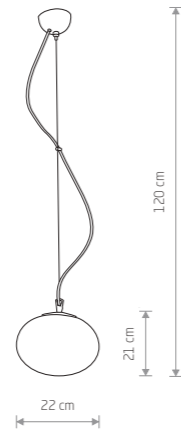

SALVA G
glass, stainless steel

6845
4xE27, max 60W

SALVA H
glass, stainless steel

6846
4xE27, max 60W

NUAGE S 7024

65,90 €

NUAGE S

glass, chrome plated steel