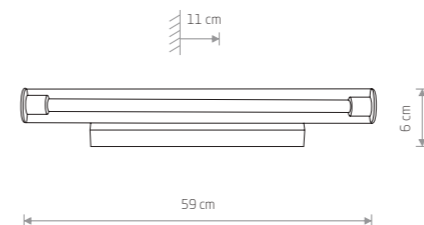

ION LED M

glass, chrome plated steel

8171