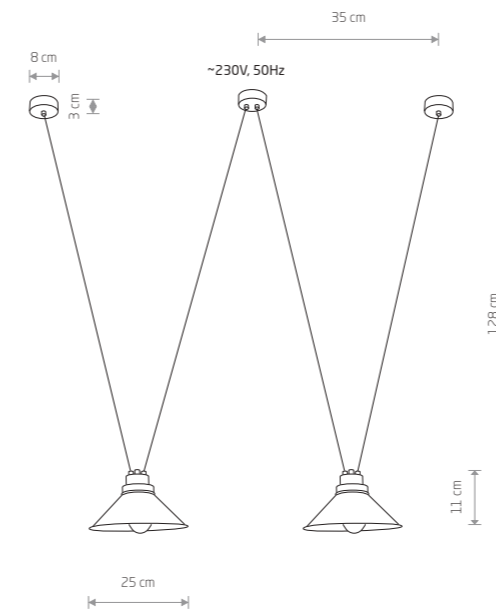

PERM
painted steel

9147

2x E27, max 60W