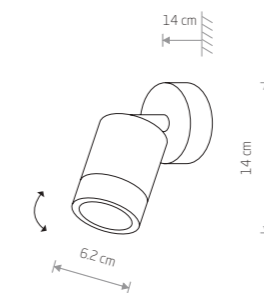

FALLON

painting aluminum, glass

■ 9552

● 1xGU10, max 10W

IP54

36,90 €