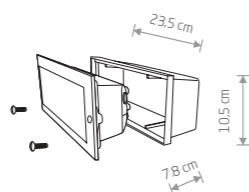

INA

painting aluminum, glass, plastic

■ 4907

⚡ 1xE27, max 18W

IP65

35,90 €