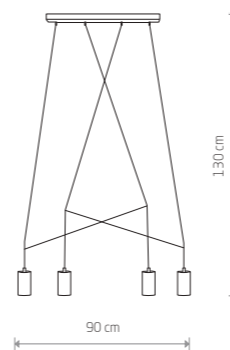

157,00 €

IMBRIA
painted steel, braided cable

9191 9192

4xGU10, max 35W

solid brass, braided cable, painted steel

7957

4xGU10, max 10W only LED

IMBRIA
painted steel, braided cable