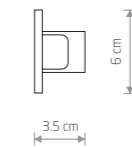

plastic PC

8974 8975