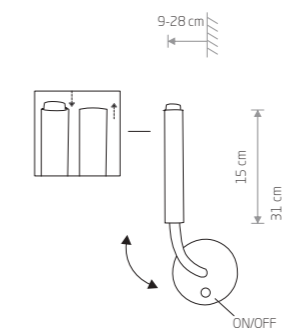

STALACTITE
painted steel, flexible stem

8351 8350

1xG9, max 10W only LED

solid brass, painted steel, flexible stem

8352

1xG9, max 10W only LED