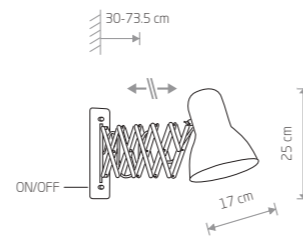

HARMONY
painted steel, chrome

6868 9890

1xE27, max 60W

WHITE P004 RAL 9003 BLACK P013 RAL 9005