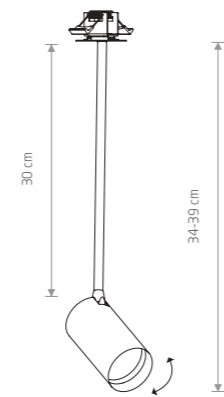

painted steel, plastic ABS

7832 7837

7687 7693

6xGU10, max 10W only LED

solid brass, painted steel, plastic ABS

7748

6xGU10, max 10W only LED

cut out 1990x31 mm