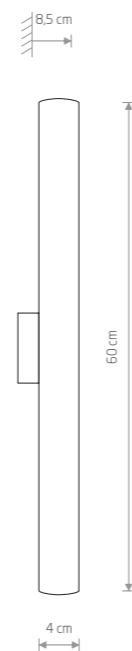

93,90 €

ICE TUBE LED M
plastic PC, chrome plated steel

8122

99,90 €

ICE TUBE LED S
plastic PC, chrome plated steel

8118

117,00 €

ICE TUBE LED M
plastic PC, chrome plated steel