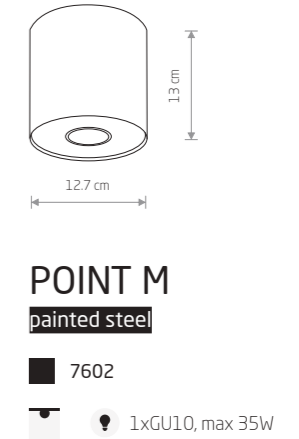

POINT PLEXI M
painted steel, plastic PMMA

6525 6527 6526

1xGU10, max 10W only LED

POINT PLEXI L
painted steel, plastic PMMA

6528 6530

1xE27, max 20W

POINT S
painted steel

6000

1xGU10, max 35W

POINT M
painted steel

6001

1xGU10, max 35W

23,90 €

23,90 €

24,90 €

POINT M 6007

POINT S
painted steel

6006

1xGU10, max 35W

POINT M
painted steel

6007

1xGU10, max 35W

21,90 €

BIT S
painted steel

9482 9486

1xGU10 ES111, max 75W

BIT M
painted steel

9481 9485

1xGU10 ES111, max 75W