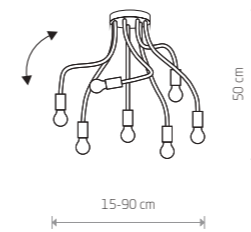

FLEX
flexible stem, painted steel

- 9274 9273
- 7xE27, max 60W