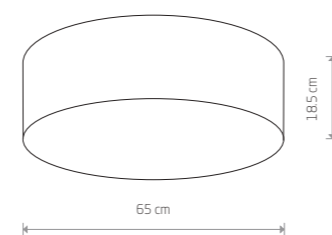

CAMERON

fabric, plastic, painted steel

9682

4xE27, max 25W only LED