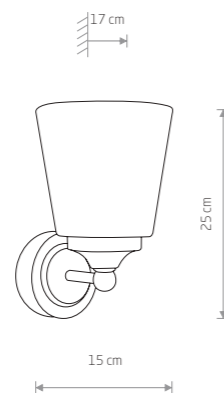

■ BLACK

▨ CHROME

26,90 €

43,90 €

79,90 €

BALI

glass, painted steel

8053