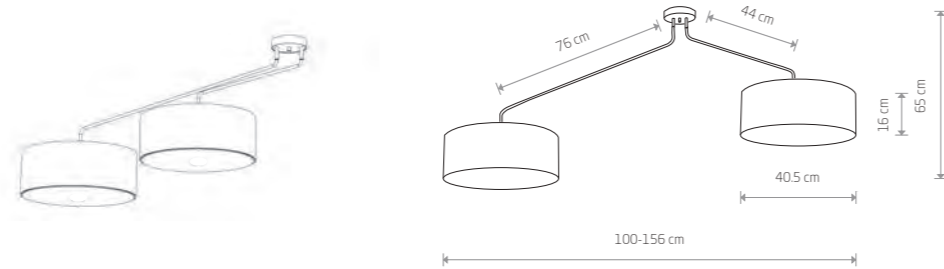

FALCON

fabric, plastic, painted steel

- 7951
- 7948
- 7950

6xE27, max 25W only LED

HAWK

fabric, glass, painted steel

- 8843
- 6541

6xE27, max 60W