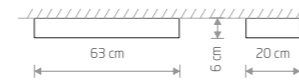

SOFT CEILING LED 60X20