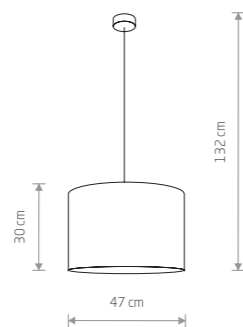

HOTEL

fabric, chrome plated steel

■ 9298

● 1xE27, max 60W