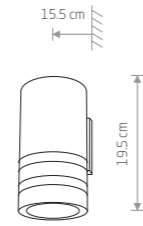

27,90 €

SIERRA
painted aluminum, plastic PC

■ 4421
⚡ 1xE27, max 40W
IP54

43,90 €

SIERRA
painted aluminum, plastic PC

■ 4422
⚡ 2xE27, max 40W
IP54

43,90 €

BRICK
painted aluminum, glass

■ 3408
⚡ 1xE27, max 60W
IP65

46,90 €

ORINOKO
painted aluminum, plastic PC

■ 4387
⚡ 1xE27, max 20W
IP44

59,90 €

UNIT LED
painted aluminum

■ 9122
⚡

Item No.	Power	Colour temp.	Luminous flux	Beam angle	Colour Rendering Index (CRI)	Input	Safety type	Power factor	Ingress protection	Lifetime
9122	2x5W LED	3000K	727 lm	110°	≥ 80	~220-230 V, 50/60 Hz	⊕	>0,89	IP54	20000h