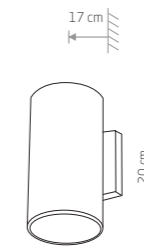

ROCK

■ painted aluminum, plastic PC

■ 3405

● 1xE27, max 60W

IP44

47,90 €