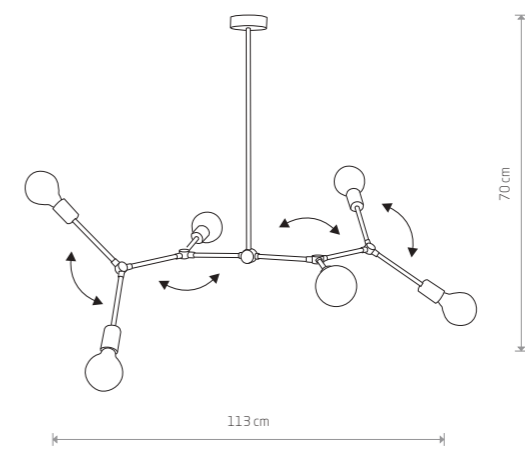

TWIG
painted steel

■ 9138

● 6xE27, max 60W