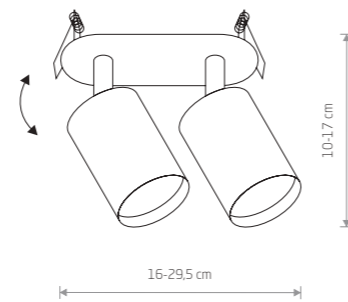

IRIS LED 8994

15,90 €