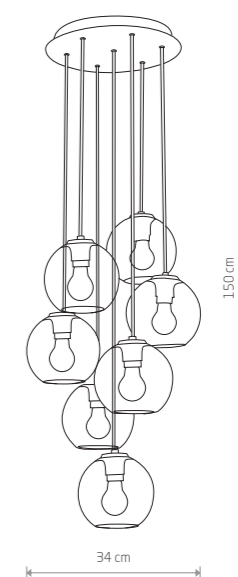

glass, painted steel

■ 7642

● 5xE27, max 60W

**VETRO**

glass, painted steel

■ 9132

● 1xE27, max 60W

**VETRO**