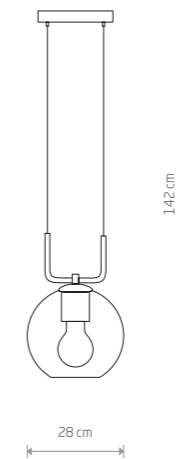

CRANE 9374

93,90 €

MONACO 9363

107,00 €

MONACO

glass, braided cable, painted steel

■ 9363

● 2xE27, max 60W