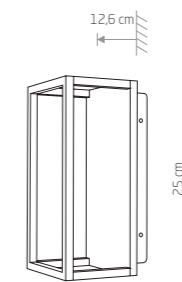

■ BLACK

STRUCTURE LED 8145

SYMMETRY LED 8176

SYMMETRY LED

painting aluminum, plastic PC

■ 8176

97,90 €

SYMMETRY LED