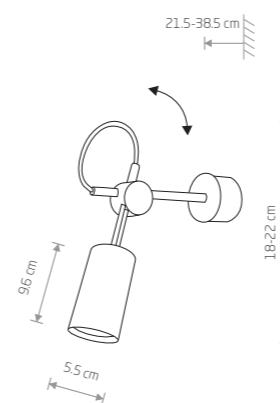

EYE FLEX 8935

79,90 €

EYE FLEX

painting steel, flexible stem

8934 8935

1xGU10, max 10W only LED

EYE

painting steel