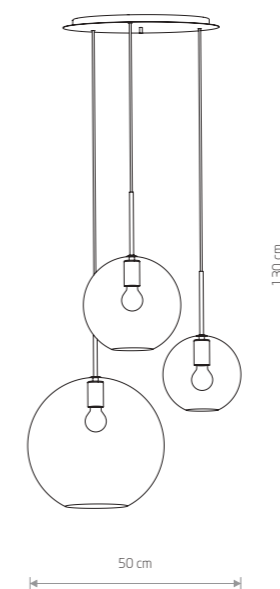

1xE27, max 40W

SPHERE L
glass, painted steel

7850

1xE27, max 40W

SPHERE XL
glass, painted steel

7846

1xE27, max 40W

239,00 €