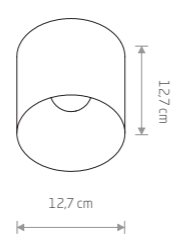

23,90 €

HALO 8196

HALO
painted steel, plastic ABS

8195 8196

1xGU10, max 10W only LED

WHITE P004 RAL 9003 BLACK P013 RAL 9005