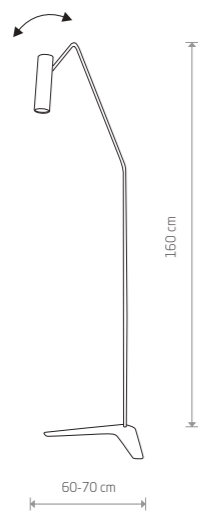

EYE SUPER
painted steel

6493 6500 6506

1xGU10, max 35W

EYE SUPER 6506

95,90 €