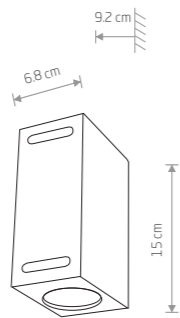

23,90 €

ASSOS

■ painted aluminum, glass

■ 9123

☛ 1xGU10, max 10W

IP54

31,90 €

ASSOS

■ painted aluminum, glass

■ 9124

☛ 2xGU10, max 10W

IP54

30,90 €

ARRIS

■ steel, glass

■ 9516

☛ 1xGU10, max 10W

IP54

39,90 €

ARRIS

■ steel, glass

■ 9515

☛ 2xGU10, max 10W

IP54

20,90 €

NICO

■ painted aluminum, glass

■ 9518

☛ 1xGU10, max 10W

IP54

27,90 €

NICO

■ painted aluminum, glass

■ 9517

☛ 2xGU10, max 10W

IP54