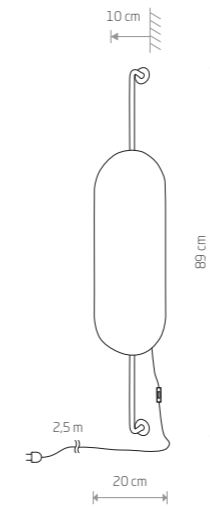

DARK WOOD
 BLACK P013 RAL 9005
 GOLD

WHEEL 9028

WHEEL 9033

WHEEL
plywood, painted steel

9028 9033

1xE27, max 40W

85,90 €

WHEEL LUX
plywood, painted steel