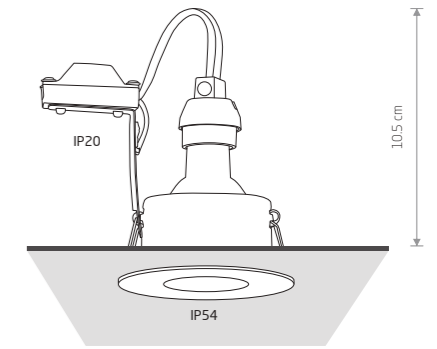

CHARLIE

painting aluminum, glass

8366 8367

1xGU10, max 15W

IP54/20

cut out ø 75 mm

14,90 €