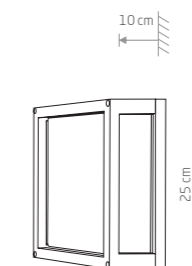

INDUS

■ painted aluminum, glass

■ 4440

■ 2xE27, max 15W

IP44

97,90 €