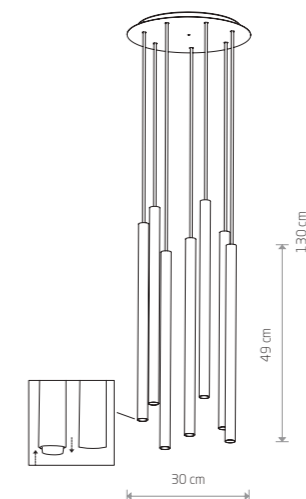

LASER 490 8920

LASER 490
painted steel

8918 8920

7xG9, max 10W only LED

solid brass, painted steel

8921

7xG9, max 10W only LED