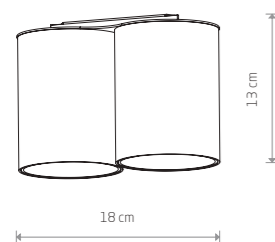

EYE TONE

painted steel, plastic ABS

■ 8086 ■ 8087

■ 8088 ■ 7665

● 2xGU10, max 10W only LED