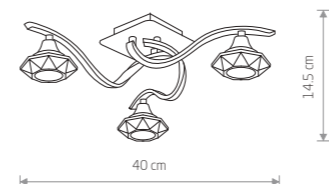

8157
1xE14, max 40W

NEWPORT
glass, fabric, chrome plated steel

8156
6xE14, max 40W

TESALLI 4653

165,00 €

TESALLI
chrome plated steel, glass

4651
1xG9, max 40W

TESALLI
chrome plated steel, glass