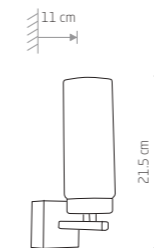

26,90 €

43,90 €

79,90 €

BALI

glass, painted steel

8053

1xE14, max 25W

glass, chrome plated steel

9353

1xE14, max 25W
IP44

CELTIC

glass, chrome plated steel

3346

1xE14, max 40W

IP44

CELTIC

glass, chrome plated steel

3347

2xE14, max 40W

IP44