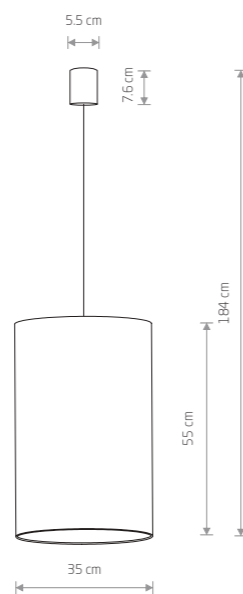

BARREL L
velvet, painted steel

- 8444
- 8445
- 8446

1xE27, max 60W