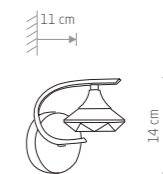

TESALLI
chrome plated steel, glass

4650
1xG9, max 40W