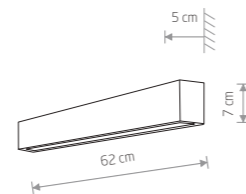

STRAIGHT WALL LED S 7565

44,90 €

STRAIGHT WALL XS

painting steel, plastic PMMA

6345 6354

6350 7601

1xE14, max 40W

STRAIGHT WALL LED S