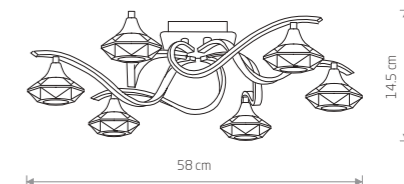

TESALLI
chrome plated steel, glass

4653
6xG9, max 40W