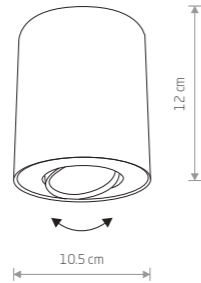

EYE TONE
painted steel, plastic ABS

- 8931 8926
- 1xGU10, max 10W only LED

24,90 €