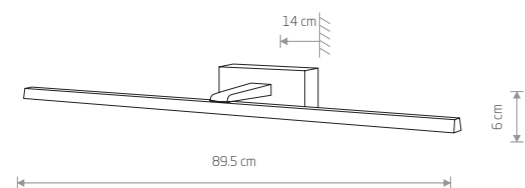

97,90 €

123,00 €

VAN GOGH LED S

painting aluminum, plastic PC

9346 9348 9351

VAN GOGH LED M

painting aluminum, plastic PC

9347 9350 9352

VAN GOGH LED L

painting aluminum, plastic PC

9176 9175 9174

Položka č.	Výkon	Teplota svetla	Svetelný tok	Uhol vyžarovania	Colour Rendering Index (CRI)	Vstup	Typ ochrany	Power factor	Stupeň ochrany	Životnosť
9346	9W LED	3000K	370 lm	120°	≥ 80	~220-230 V, 50/60 Hz	⊕	>0,5	IP44	30000h
9348	9W LED	3000K	430 lm	120°	≥ 80	~220-230 V, 50/60 Hz	⊕	>0,5	IP44	30000h
9351	9W LED	3000K	290 lm	120°	≥ 80	~220-230 V, 50/60 Hz	⊕	>0,5	IP44	30000h
9347	13W LED	3000K	490 lm	120°	≥ 80	~220-230 V, 50/60 Hz	⊕	>0,5	IP44	30000h
9350	13W LED	3000K	640 lm	120°	≥ 80	~220-230 V, 50/60 Hz	⊕	>0,5	IP44	30000h
9352	13W LED	3000K	430 lm	120°	≥ 80	~220-230 V, 50/60 Hz	⊕	>0,5	IP44	30000h
9176	18W LED	3000K	800 lm	120°	≥ 80	~220-230 V, 50/60 Hz	⊕	>0,5	IP44	30000h
9175	18W LED	3000K	940 lm	120°	≥ 80	~220-230 V, 50/60 Hz	⊕	>0,5	IP44	30000h
9174	18W LED	3000K	650 lm	120°	≥ 80	~220-230 V, 50/60 Hz	⊕	>0,5	IP44	30000h

ČIERNA BIELA CHRÓMOVÁ