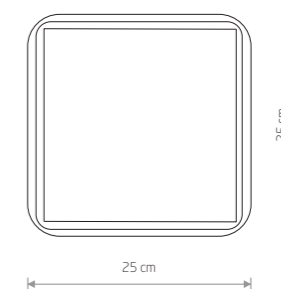

TAHOE

plastic PC, plastic ABS

- 3118   ■ 3250
- ☑ 1xE27, max 23W
- IP65