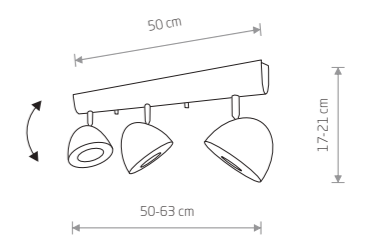

VESPA
painted steel, chrome

9592 8841

3xGU10 ES111, max 75W