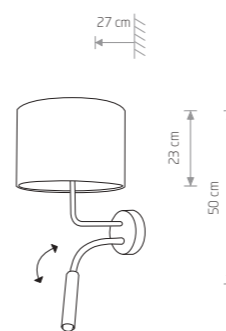

HOTEL PLUS

fabric, painted steel, flexible stem

■ 9073 ■ 9071

● ● 1xE27 max 60W, 1xG9 max 20W only LED