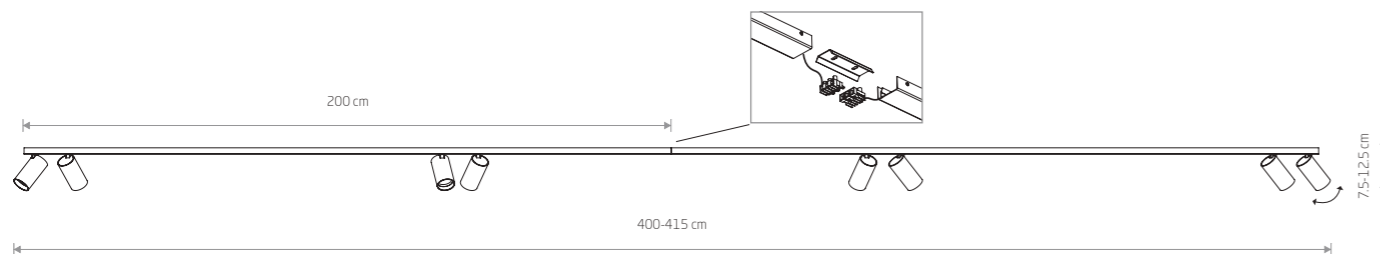

199,00 €

MONO CORNER 2X200 7702

MONO CORNER 2X200

painting steel, plastic ABS

7753 7723

7697 7702

8xGU10, max 10W only LED

solid brass, painting steel, plastic ABS

7757

8xGU10, max 10W only LED