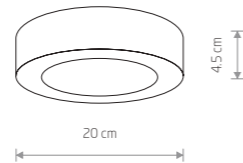

MERIDA LED
painted aluminum, plastic PC

■ 9514

Item No.	Power	Colour temp.	Luminous flux	Beam angle	Colour Rendering Index (CRI)	Input	Safety type	Power factor	Ingress protection	Lifetime
9513	12W LED	3000K	538 lm	110°	≥ 80	~220-230 V, 50/60 Hz	⊕	>0,93	IP54	20000h
9514	12W LED	3000K	538 lm	110°	≥ 80	~220-230 V, 50/60 Hz	⊕	>0,93	IP54	20000h