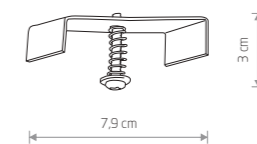

PROFILE RECESSED TRACK LIGHTS SYSTEM

4,90 €

3 PROFILE RECESSED STRAIGHT CONNECTOR

plastic PC, steel, copper

8967 8968

12,90 €

plastic PC, steel, copper

8384 8385

5 PROFILE RECESSED L CONNECTOR

plastic PC, steel, copper

8970 8971

4,90 €

6 PROFILE RECESSED T CONNECTOR

plastic PC, steel, copper

8834 8835

7,90 €

7 PROFILE RECESSED X CONNECTOR

plastic PC, steel, copper

8836 8837

9,90 €

8 PROFILE RECESSED POWER END CAP

plastic PC, steel, copper

8972 8973

4,90 €

9 PROFILE RECESSED DEAD END CAP

plastic PC

8974 8975

2,90 €

10 PROFILE RECESSED FIXING SET

steel

8805

1,90 €