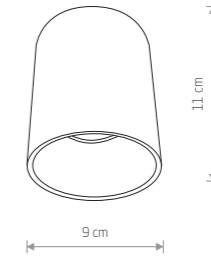

SET
painted steel

- 8900 8895
- 1xGU10, max 10W only LED

18,90 €