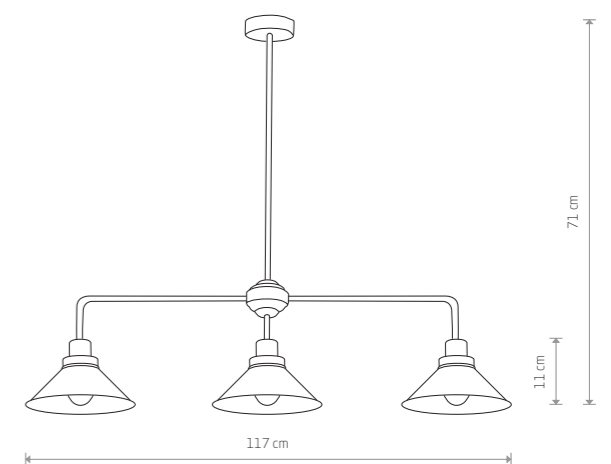

129,00 €

CRAFT 9151

47,90 €

CRAFT
painted steel

9151

1xE27, max 60W

CRAFT
painted steel

9150