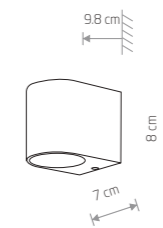

NICO

■ painted aluminum, glass

■ 9518

☛ 1xGU10, max 10W

IP54