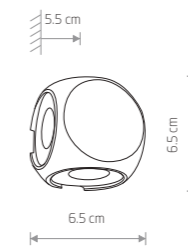

PATRAS LED
painted aluminum, glass

■ 9115