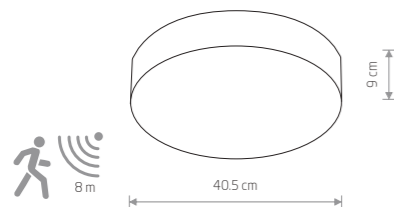

ARENA SENSOR

painting steel, plastic PMMA

- 8832 8833 7953
- 3xE14, max 20W
- IP44