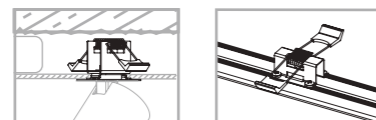

MONO SURFACE LONG

painted steel, plastic ABS

7736 7740

7678 7682

2xGU10, max 10W only LED

solid brass, painted steel, plastic ABS

7743

2xGU10, max 10W only LED

cut out 160x31 mm