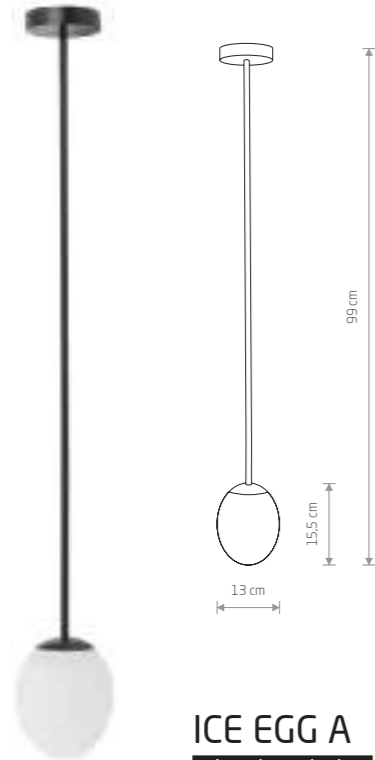

Kúpeľňové
svietidlá

133,00 €

ICE EGG A

■ painted steel, glass

■ 8124

● 1xG9, max 25W
IP44

81,90 €

ICE EGG C