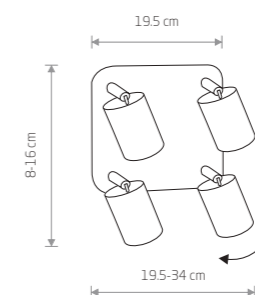

EYE SPOT 8820

EYE SPOT

painting steel, chrome

6017 6137

5844 6022

4xGU10, max 10W only LED

painting steel, solid brass

8820

4xGU10, max 10W only LED