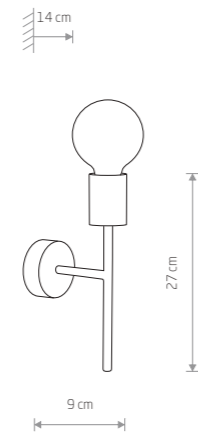

RADIUS
painted steel

■ 7930

🔌 1xE27, max 60W

26,90 €