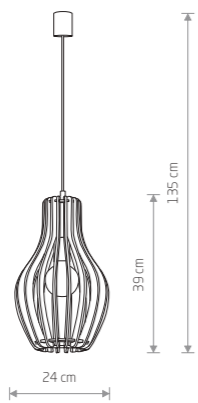

57,90 €

IKA C
plywood, painted steel

4173
1xE27, max 60W

61,90 €

IKA A
plywood, painted steel

4171
1xE27, max 60W

81,90 €

IKA D
plywood, painted steel