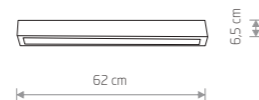

83,90 €

67,90 €

53,90 €

STRAIGHT CEILING LED L

painted steel, plastic PMMA

■ 7551 ■ 7556 ■ 7600

— 1xLED TUBE T8, max 22W, included

STRAIGHT CEILING LED M

painted steel, plastic PMMA

■ 7553 ■ 7558 ■ 7598

— 1xLED TUBE T8, max 16W, included

STRAIGHT CEILING LED S

painted steel, plastic PMMA

■ 7552 ■ 7557 ■ 7597

— 1xLED TUBE T8, max 11W, included

Name	Size	Power	Colour temp.	Luminous flux	Beam angle	Colour Rendering Index (CRI)	Input	Power factor	Lifetime	Material
LED TUBE T8	60 cm	11W LED	3000K	1700 lm	120°	≥80	220-230 V, 50/60 Hz	>0,5	30000h	CLEAR GLASS
LED TUBE T8	90 cm	16W LED	3000K	2300 lm	120°	≥80	220-230 V, 50/60 Hz	>0,5	30000h	CLEAR GLASS
LED TUBE T8	120 cm	22W LED	3000K	3200 lm	120°	≥80	220-230 V, 50/60 Hz	>0,5	30000h	CLEAR GLASS

■ GRAPHITE P010 RAL 7016 ■ WHITE P004 RAL 9003 ■ BLACK P013 RAL 9005