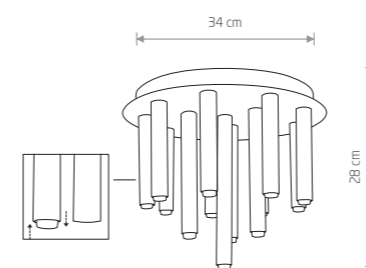

STALACTITE
painted steel

8355 8356

13xG9, max 10W only LED

solid brass, painted steel

9054

13xG9, max 10W only LED