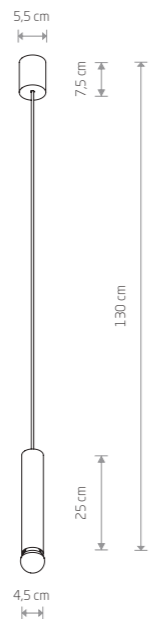

BATON
painted steel

- 7852
- 1xE27, max 10W only LED
- solid brass, painted steel
- 7851
- 1xE27, max 10W only LED