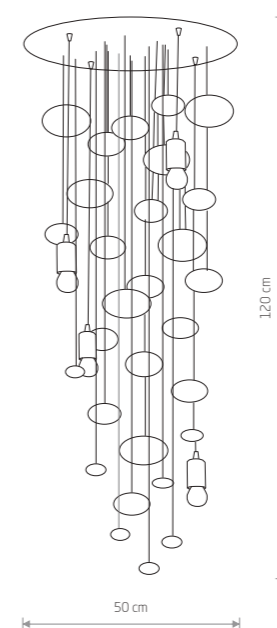

SALVA H
glass, stainless steel

6846
4xE27, max 60W