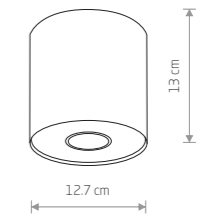

POINT PLEXI M
painted steel, plastic PMMA

6525 6527 6526

1xGU10, max 10W only LED

POINT PLEXI L
painted steel, plastic PMMA

6528 6530

1xE27, max 20W

POINT M 6001