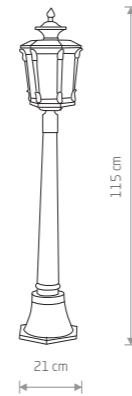

AMUR

■ painted aluminum, glass

■ 4693

● 1xE27, max 60W

IP23

AMUR

■ painted aluminum, glass

■ 4694