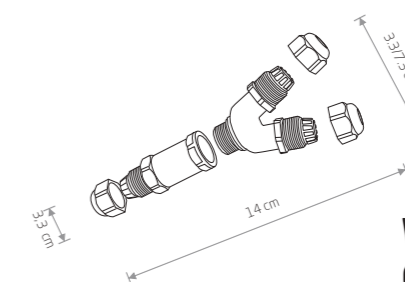

TUBE LED T8, 16W

glass

7501

7,90 €

WATERPROOF „Y” CONNECTOR IP68

plastic PA

8846

IP68