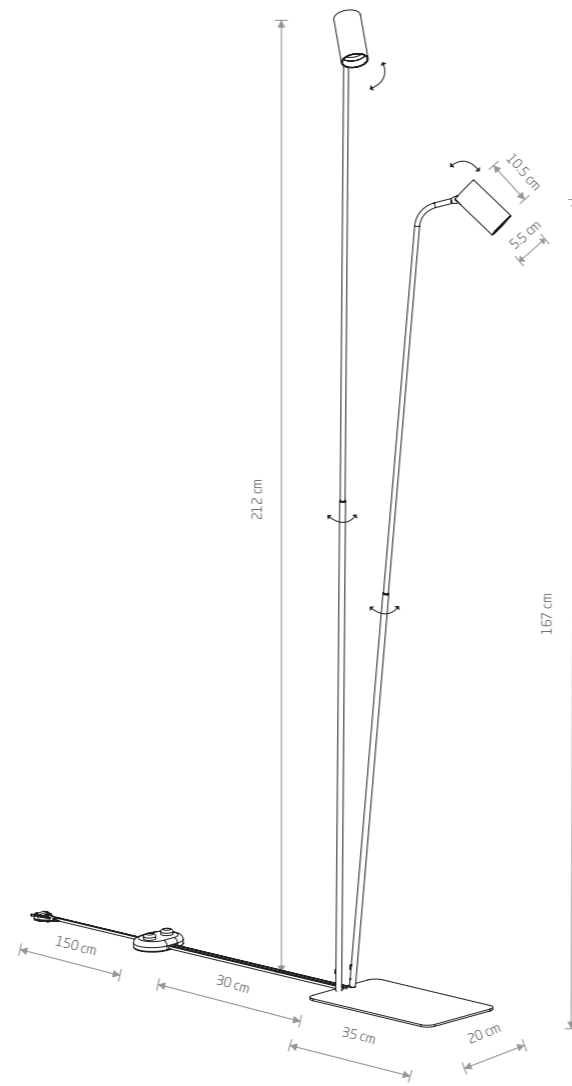

MONO

painted steel, plastic ABS

7705 7708

7715 7718

1x GU10, max 10W only LED

solid brass, painted steel, plastic ABS

7712

2x GU10, max 10W only LED

69,90 €