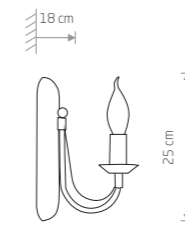

ARES
painted steel

202

1xE14, max 60W