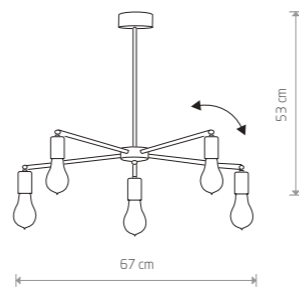

STICKS

painting steel

6268

3x E27, max 60W

STICKS

painting steel

9077 6267

2x E27, max 60W