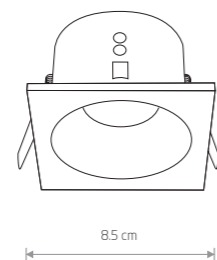

GOLF

painting aluminum, glass

8375 8376

1xGU10, max 15W

IP54/20

cut out ø 68 mm

14,90 €

DELTA

painting aluminum, glass

8368 8370

1xGU10, max 15W

IP54/20

cut out ø 75 mm

14,90 €