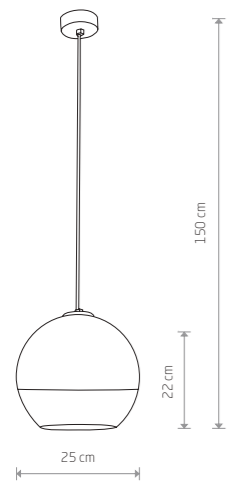

- 9056
- 9057
- 9058
- 1xE27, max 60W

POLARIS 9057

57,90 €

75,90 €

GLOBE PLUS M
metallized glass, painted steel

- 7606
- ⦿ 1xE27, max 60W

215,00 €

GLOBE PLUS S
metallized glass, painted steel