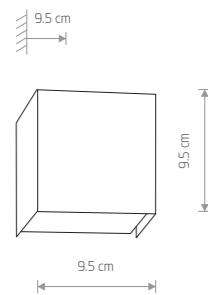

WHITE P004 RAL 9003 BLACK P013 RAL 9005

CHROME

CUBE 5272

23,90 €

25,90 €

23,90 €

CUBE

■ painted steel, glass