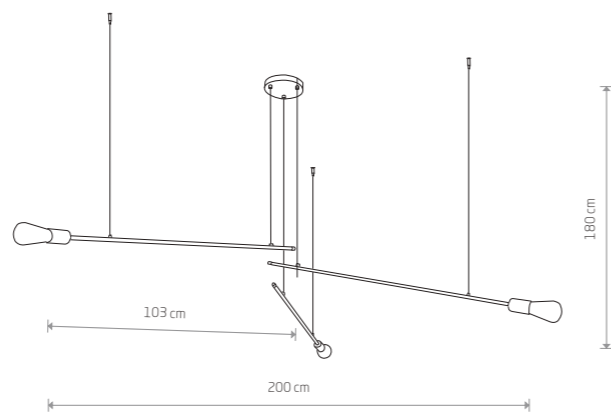

PILE
painted steel, steel

- 9128
- 3xE27, max 60W