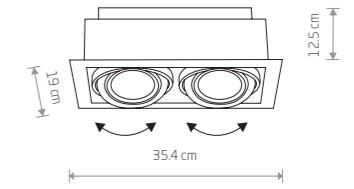

DOWNLIGHT ES111
painted steel

9570 9574

2xGU10 ES111, max 15W

cut out 320x165 mm

67,90 €