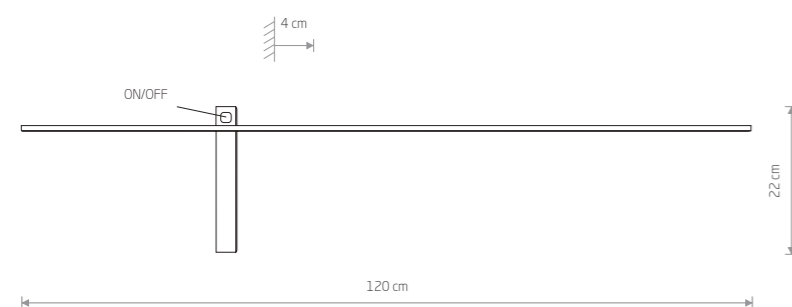

117,00 €

IMPULSE LED M
painted aluminum, plastic PC

■ 8116

107,00 €

IMPULSE LED S 8115

129,00 €

IMPULSE LED L
painted aluminum, plastic PC

■ 8117