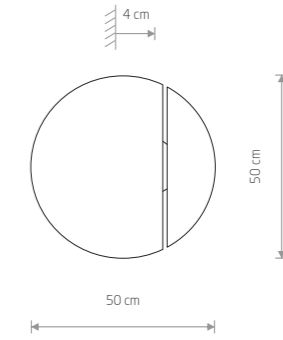

SUN LED
plywood, painted steel

7651