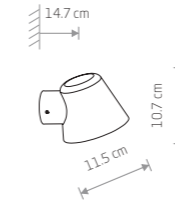

SOUL

■ painted aluminum, glass

■ 9555

● 1xGU10, max 35W

IP44

25,90 €