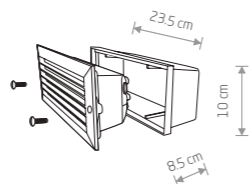

ASSAM

painting aluminum, glass, plastic

■ 4453

⚡ 1xE27, max 18W

IP65