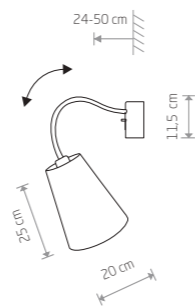

FLEX SHADE
fabric, flexible stem, painted steel

- 9764 9758
- 1xE27, max 60W