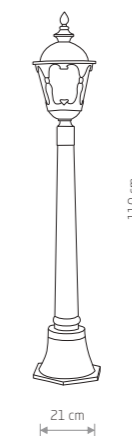

65,90 €

TYBR

■ painted aluminum, glass

■ 4684

● 1xE27, max 60W

IP44

TYBR

■ painted aluminum, glass