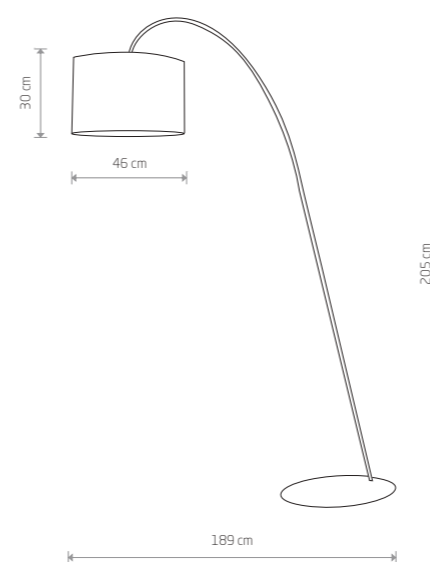

ALICE M 6817

115,00 €

ALICE XS

fabric, painted steel

6812 5723

1xE27, max 60W

ALICE L

painted steel, fabric