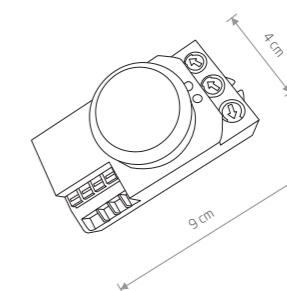

TUBE LED T8, 22W

glass

7502

16,90 €

MICROWAVE SENSOR

plastic

8821

1,90 €